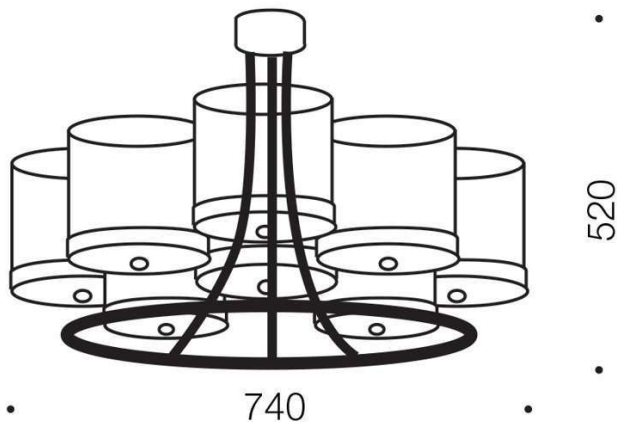

Fixture Color	Clear,Oil Bronze
Fixture Material	Glass,Metal
Canopy Color	Oil Bronze
Shade Material	Glass
Glass Color	Clear

Size

Fixture Diameter (cm)	74.0
Fixture Height (cm)	52.0

Specification

Voltage Input	240V
Wattage (max)	200
Wattage	25
Globe Type	E27
Globe / Light Source qty	8
Globe / Light Source included	Yes
Electrical Protection	CLASS I - HIGH VOLTAGE, EARTH REQUIRED
IP rating	IP20
Approvals	RCM
Box Contents	Basic mounting screws,Instruction
Installation Required	Yes (by Licensed Electrician only)
Care Instructions	Do not use strong liquid cleaners,Wipe clean with a dry cloth
Replacement Warranty	*3 Years

Barcode

GTIN 9329501038819

Image -dimensions

Cable Length: 1.0

All representations within this document are subject to copyright. ELECTRICAL INSTALLATIONS MUST BE PERFORMED BY A QUALIFIED ELECTRICAL CONTRACTOR AND INSTALLED IN ACCORDANCE WITH AS/NZS 3000.
NOTE : All images , descriptions and dimensions are indicative. Please check latest version of item detail on Telbix website prior to ordering or installation.