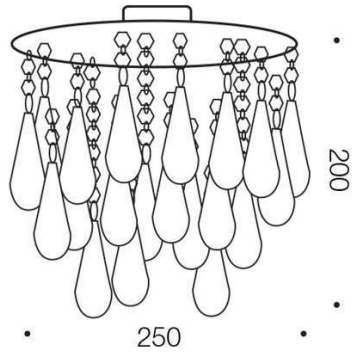

Barcode

GTIN 9329501051726

Image -dimensions

All representations within this document are subject to copyright. ELECTRICAL INSTALLATIONS MUST BE PERFORMED BY A QUALIFIED ELECTRICAL CONTRACTOR AND INSTALLED IN ACCORDANCE WITH AS/NZS 3000.
NOTE : All images , descriptions and dimensions are indicative. Please check latest version of item detail on Telbix website prior to ordering or installation.