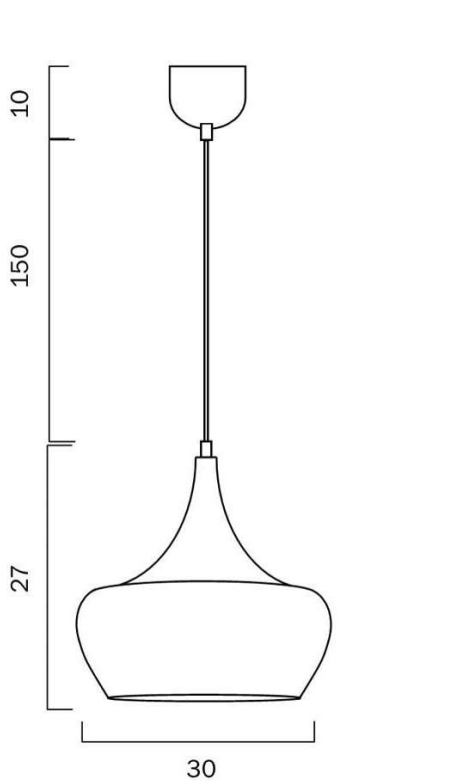

Specification

Voltage Input	240V
Wattage (max)	40
Globe Type	E27
Globe / Light Source qty	1
Globe / Light Source included	No
Electrical Protection	CLASS I - HIGH VOLTAGE, EARTH REQUIRED
IP rating	IP20
Approvals	RCM
Assembly Required	Yes
Box Contents	Basic mounting screws,Instruction
Installation Required	Yes (by Licensed Electrician only)
Care Instructions	Do not use strong liquid cleaners,Wipe clean with a dry cloth
Replacement Warranty	*3 Years

Barcode

GTIN 9329501048207

Image -dimensions