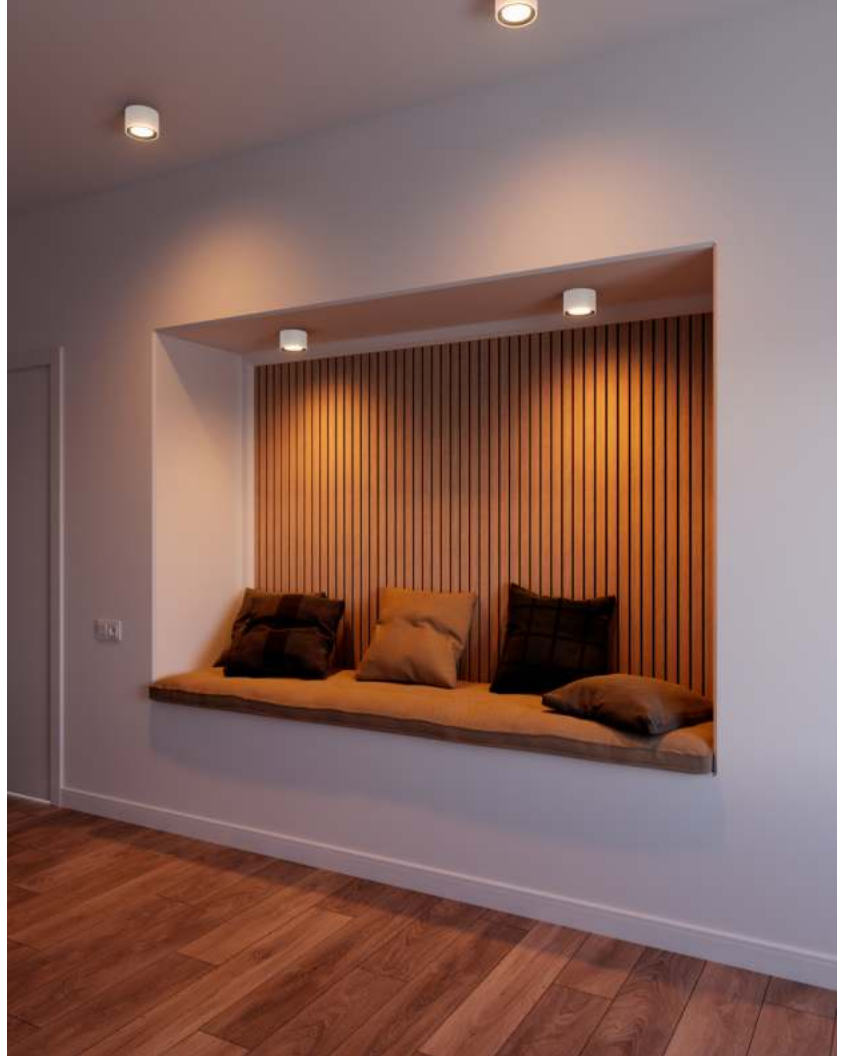

LANDON SMART | CEILING LIGHT | WHITE

2110840101

nordlux®