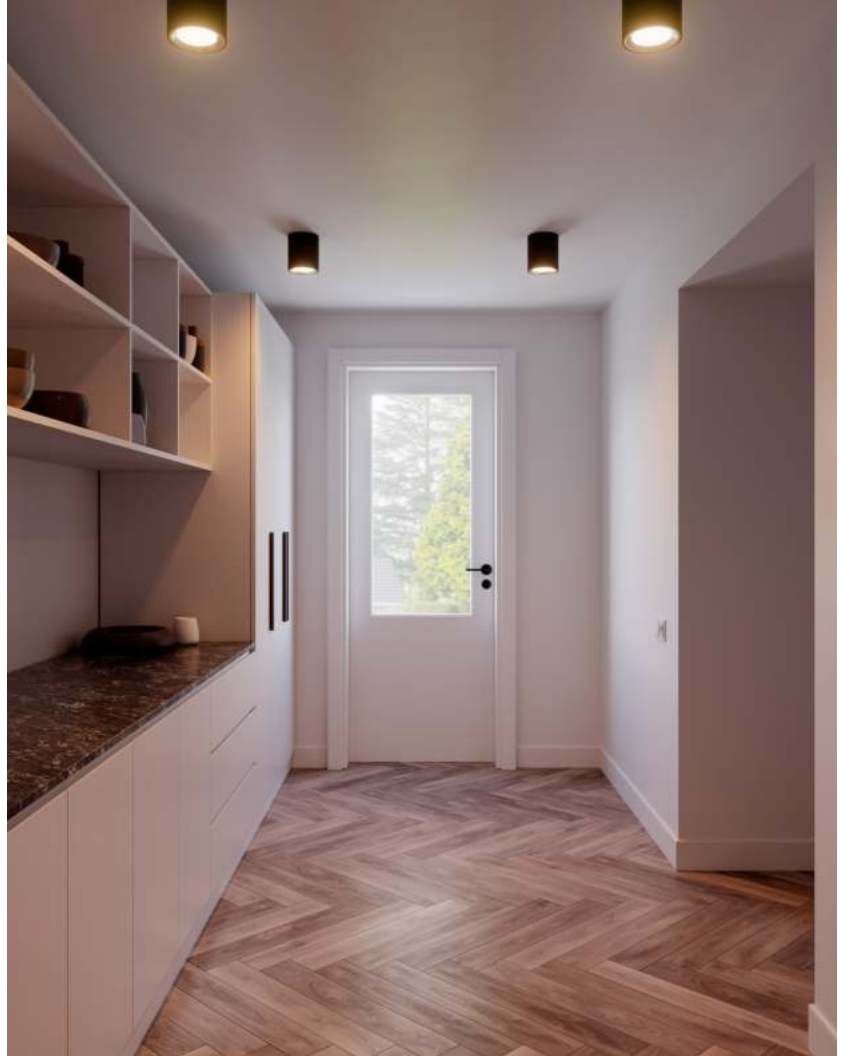

LANDON SMART LONG | CEILING LIGHT | BLACK nordlux®

2110850103