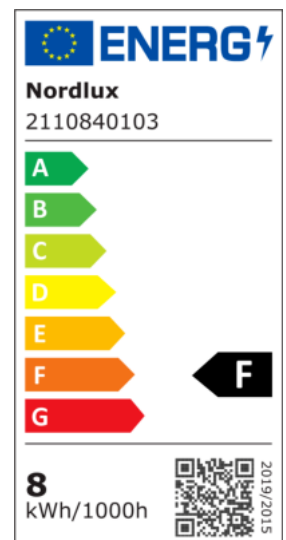

Landon is a series of surface mounted downlights where you can dim and turn the light on and off using the Nordlux Smart app. You can also adjust the light from cold to warm white according to your needs. The high IP protection (IP44) makes this downlight suitable for the bathroom.