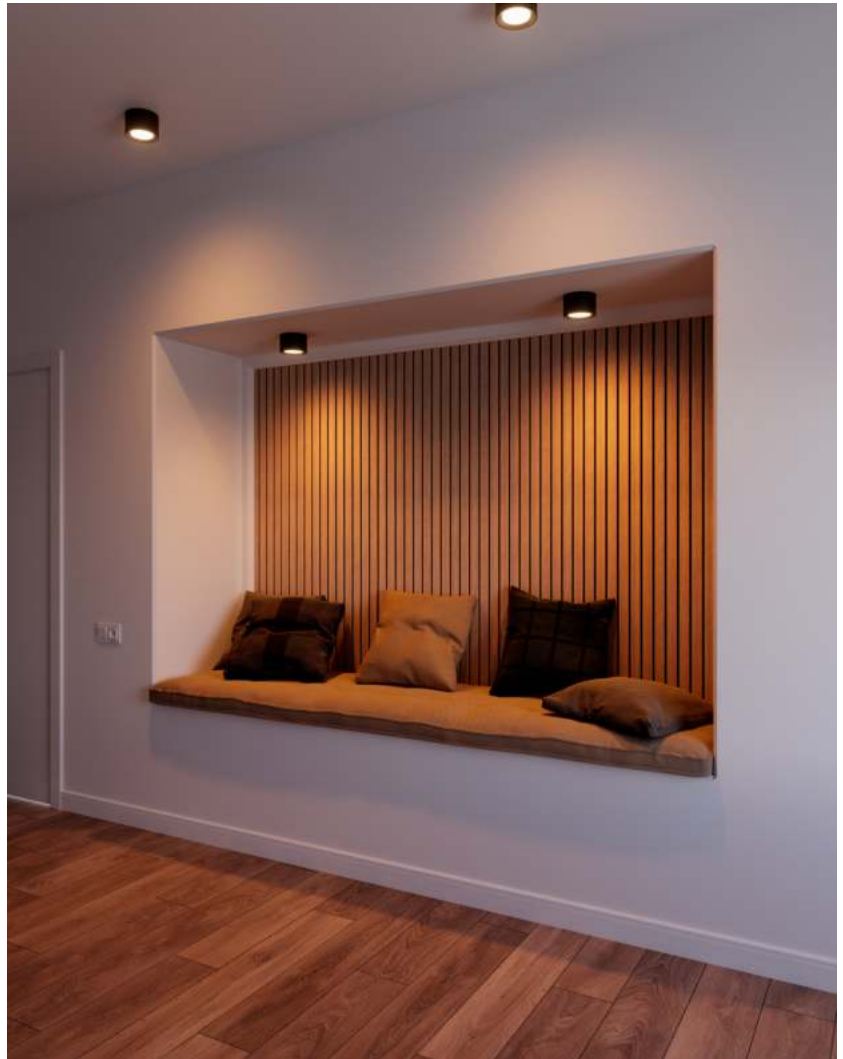

LANDON SMART | CEILING LIGHT | BLACK

2110840103

nordlux®

Voltage (V): 220-240 Volt
IP degree: IP44
Class (Class 1, Class 2, Class 3):
Class 2 (Double isolated)
Bulb base: LED Module
Parallel connection: True

Primary material: Metal
Secondary material: Plastic
Colour: Black

Height (cm): 8.2
Projection (cm): 8.5
EAN: 5704924007460
TUN: 2160551
Item Number: 2110840103
Pcs Per Master Carton: 3
Sales Box Height (cm): 11.25

Sales Box Width(cm): 13
Sales Box Depth (cm): 13
Sales Box Volume m³ : 0.0019
Product net weight (kg): 0.505

Brightness of light (Lumen): 700
Colour temperature (Kelvin):
2700-6500
Ra-value : 80
Lifetime (hours): 25000
Beam angle (°) : 110
Candela (cd) (for directional
lamp only): 0
Energy class: F
Actual watt (W): 8

- Turn on, off and dim by using the Nordlux Smart app • Cold to warm white light (2700-6500 kelvin) • Suitable for the bathroom (IP44)
- Built-in memory function • Easy screwless connection • 5-year LED guarantee