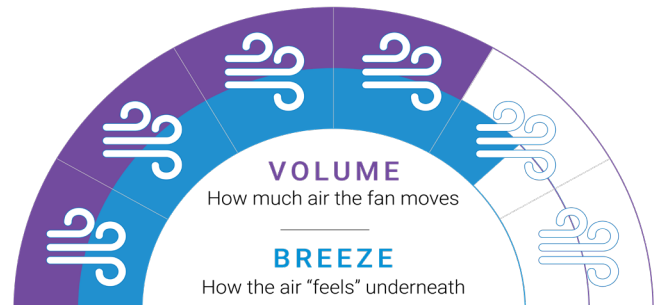

Kute 44"

Chic & Modern Design. Energy Efficient. Whisper Quiet. Remote Control Included.

Motor

Inches

RPMs

Watts

Remote Control

LED Light

✓ **Add subtle elegance to any space** thanks to the Kute DC ceiling fan's small motor housing and elegant blade shape. Available in 5 different finishes, it includes a remote control and has an optional LED light kit available.

✓ **Kute by name and cute by design**, the Kute ceiling fan has been carefully crafted with a tiny motor housing—only 14cm at its widest point and tapering down to 11cm—for a stunningly subtle and discreet design.

✓ **Long-lasting & weather-resistant polymer blades** are durable, easy to clean as well as being safer and quieter than metal blades.

✓ **High performance DC motor** takes energy efficiency to the extreme, using only 26W on high and as little as 3W on low so you stay cool for less.

✓ **Enjoy whisper-quiet cooling**, thanks to the combination of a silent DC motor and premium polymer blades, available in 44" and 52" sizes for small to medium spaces.

✓ **Perfect for both Indoor & Outdoors¹** so you can maintain your decor style from your bedroom to your living room through to your alfresco dining area.

¹ Satin Brass finish is recommended for indoor use only

FAN PERFORMANCE

Fan Speed (H:6/M:4/L:1) (Revolutions Per Minute)	210 / 147 / 50 RPM
Energy usage (H:6/M:4/L:1) (Watts)	26 W / 11 W / 3 W
Airflow volume (H:6/M:4/L:1) (Cubic metres per hour)	9,327 / 5,481 / 750 CMH
Efficiency (H:6/M:4/L:1) (CMH / W)	359 / 498 / 250 CMH / W