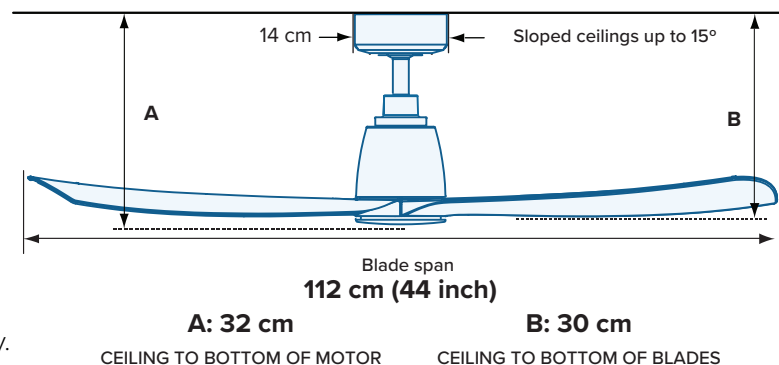

Local Australian Support

Australian Owned & Operated, our friendly team provides a comprehensive 3 Year Onsite Warranty.

360fans.com.au/warranty/