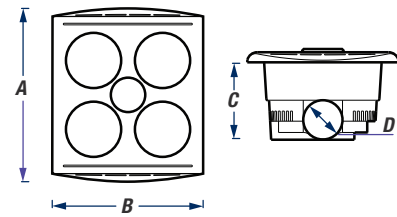

LOW MED HIGH

Klein 4

3-IN-1 BATHROOM UNIT

The builders choice 3-in-1 with 4 x 275w Infrared Heat Lamps, 100w Incandescent Globe and side ducted exhaust

DIMENSIONS

A	B	C	D
430mm	375mm	193mm	125mm

EXHAUST

Air Delivery: 200m³H
Motor Power: 30 watts
Noise Level: 38dB(A)

INSTALLATION

Cut Out Size: 320 x 320mm
Grille Size: 430 x 375mm
Recommended
Min Install Depth: 220mm
Power Inout: 220-240V~50Hz
IP Rating: IPX4

Installation: Qualified Electrician Needed

SHIPPING

Packaging Size: 480 x 420 x 290mm
Gross Weight: 4.7 kg
Carton Size: 610 x 510 x 450mm
Carton Weight: 10.5 kg
Carton Qty: 2 units
Pallet Qty: 32 pieces