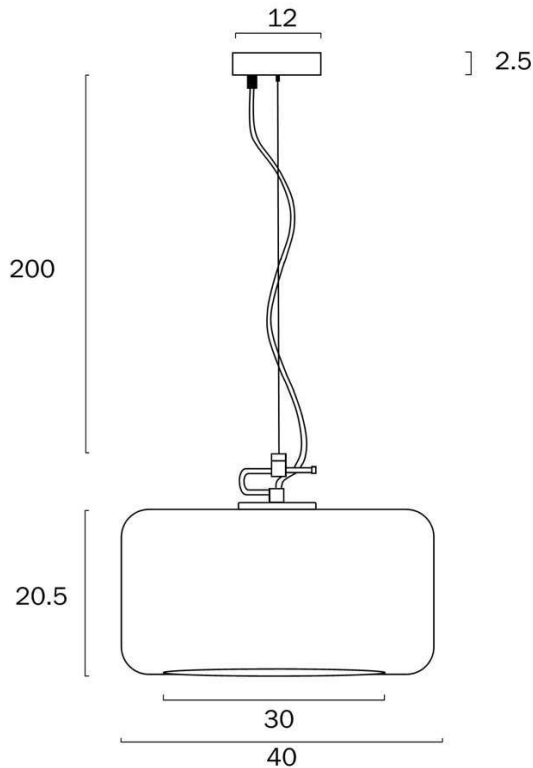

Wattage (max)	25
Globe Type	E27
Globe / Light Source qty	1
Globe / Light Source included	No
Dimmable	Globe Dependant
Electrical Protection	CLASS I - HIGH VOLTAGE, EARTH REQUIRED
IP rating	IP20
Approvals	RCM
Assembly Required	Yes
Box Contents	Basic mounting screws, Instruction
Care Instructions	Do not use strong liquid cleaners, Wipe clean with a dry cloth
Replacement Warranty	*3 Years

Barcode

GTIN 9329501062739

Image -dimensions