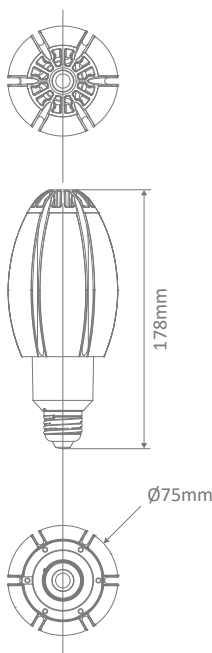

Key Corn 22W E27 LED Lamp

Description

The Key series Corn Lamp provides a great solution as a replacement to traditional high intensity discharge (HID) lamps. Featuring a low wattage, high lumen output lamp in a compact design and replaces the need for remote control gear. The 22W model can replace a 70W Metal Halide Lamp in comparable output, with the advantage of less operating heat, less power consumption and standard 240V operation (old gear needs to be removed and bypassed). Offers a wide 330° beam angle and the choice of Warm White (3000K), Neutral White (4000K) and White (5000K) colour temperatures. Suitable for most bollard lights, postlights, and industrial lighting such as lowbays.

Specification Features

Input Voltage:	240V
Power (W):	22W
IP rating (IP):	62
Lumens (lm):	Warm White 3000K - 2500lm Neutral White 4000K - 2750lm White 5000K - 3000lm
LED type:	SMD
CCT:	3000K - 4000K - 5000K
CRI:	≥75
Beam angle (°):	330°
Dimmable:	No
Lifespan (hrs):	50,000hrs

Diagrams / Additional

Item No.	Variant	Colour
KEY-CORN-22W-E27	65202	Warm White
	65204	Neutral White
	65206	White