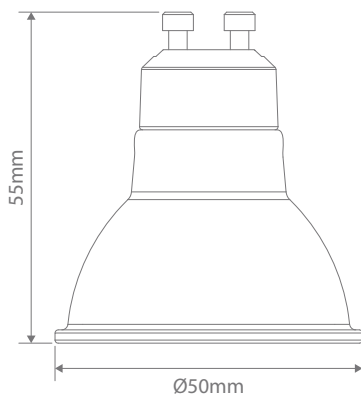

Diagrams / Additional

Item No.	Variant	CCT
KEY-GU10-GLASS	65096	3000K
	65098	5000K