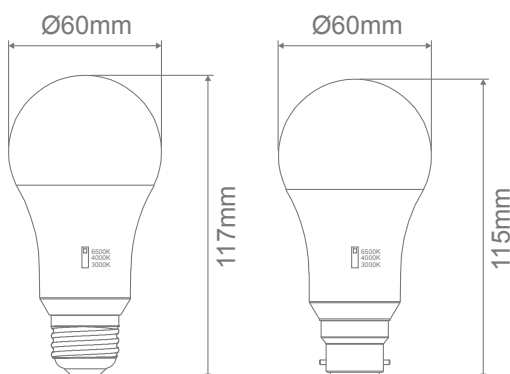

Diagrams / Additional

Item No.	Variant		CCT
	E27	B22	
KEY-GLS-TRIO	65114	65116	TRIO