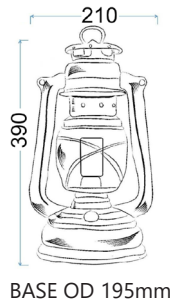

# KEROSIN SERIES (Battery Operated)

Interior Replica Kerosin Rechargeable Table Lamps

- Input voltage: 240V For Fitting, 12V DC for Lamp
- Material: iron & glass
- Globe included (Please see the globe details below)
- Included: LITHIUM battery
- Battery current: 4400mA
- Battery input voltage: 5V; output voltage: 12V
- Discharging time: 7hrs
- **OPTION 1: Wall plug (240V)**
  - Included: inline On/Off switch
  - Included: 1150mm flex & plug, 300V
  - Charging time: 2hrs
- **OPTION 2: USB plug**
  - Included: inline On/Off switch
  - Included: 1200mm flex & USB plug
  - Battery charging time: 1A charging 5hrs; 2A charging 2.5hrs
- For indoor use only
- Warranty: 2 year replacement
- Warranty condition: 25,000hrs (Max.10hrs per day and 7 days per week)

Decor Lighting

**KEROSIN4**  
(BRONZE)

**KEROSIN5**  
(RED)

Part No.	KEROSIN4, KEROSIN5, KEROSIN6, KEROSIN7
Description	TABLE LAMP 12V ES Replica Kerosine Rechargeable (incl LED 3W Flame Lamp)
Material	iron & glass
Lamp Holder	1XE27 (Max.3W / 12V LED)
Dimensions	Ø210 x H 390mm
Flex & Plug	1150mm (300V)
USB cable	1200mm flex & USB plug
Base	Ø195mm
Weight	1.5kg
Box	41x23x21cm
Carton QTY	1/6

### Globe included

Decorative LED Flame Effect Globe

- Input Voltage: 12V
- 96pcs 2835 LED Chips
- Watt: 3W
- Kelvin: 1300K
- Lumens: 60lm
- CRI: 56
- Ambient Temp: -20°C to +50°C
- 1 mode only: Flame

UPDATED ON 02.10.2018