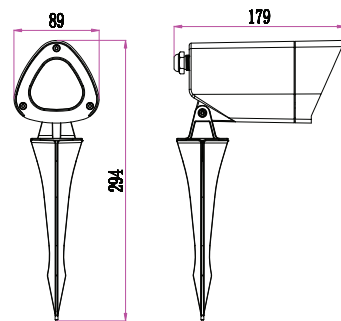

KAM EXTERIOR GARDEN SPIKE LIGHT

- Input voltage: 12V
- Material: powder coated aluminium
- Lamp holder: MR16 (Max.20W halogen globe)
- Globe not included
- **Flex: 1000mm**

PART NO.	DESCRIPTION	COLOUR	LAMP HOLDER	MAX. WATTAGE	WEIGHT	BOX	CARTON QTY
KAM01	SPIKE/HOOD (Dark Grey) 20W MR16 IP65	Dark Grey	1xMR16	20W	0.85kg	38x12x10cm	1/12