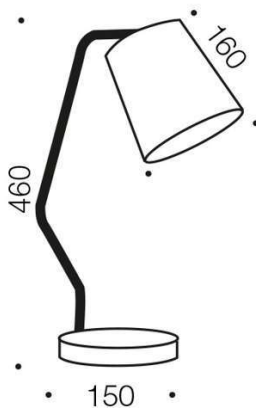

Dimmable	No
Electrical Protection	CLASS II - DOUBLE INSULATED, EARTH NOT REQUIRED
IP rating	IP20
Lead and Plug	Yes
Approvals	RCM
Box Contents	Instruction
Care Instructions	Do not use strong liquid cleaners,Wipe clean with a dry cloth
Replacement Warranty	*3 Years

Barcode

GTIN 9329501046913

Image -dimensions