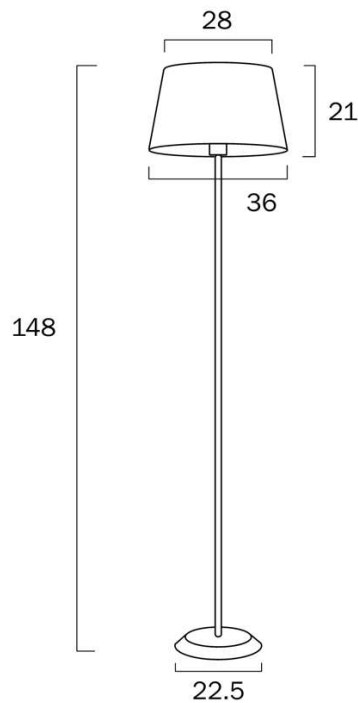

Specification

Voltage Input	240V
Wattage (max)	25
Globe Type	E27
Globe / Light Source qty	1
Globe / Light Source included	No
Dimmable	Globe Dependant
Electrical Protection	CLASS II - DOUBLE INSULATED, EARTH NOT REQUIRED
IP rating	IP20
Lead and Plug	Yes
Approvals	RCM
Assembly Required	No
Box Contents	Instruction
Care Instructions	Do not use strong liquid cleaners,Wipe clean with a dry cloth
Replacement Warranty	*3 Years

Barcode

GTIN 9329501062609

Image -dimensions