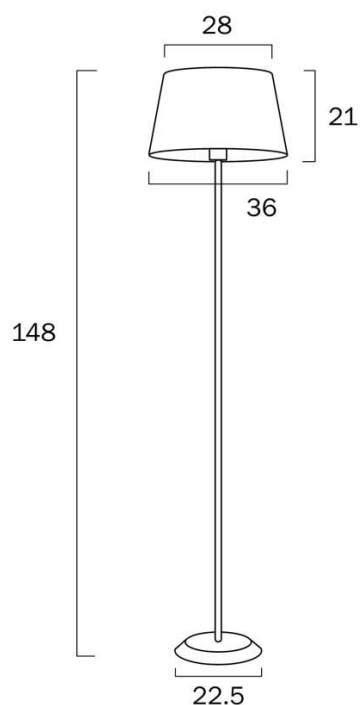

Specification

Voltage Input	240V
Wattage (max)	25
Globe Type	E27
Globe / Light Source qty	1
Globe / Light Source included	No
Dimmable	Globe Dependant
Electrical Protection	CLASS II - DOUBLE INSULATED, EARTH NOT REQUIRED
IP rating	IP20
Lead and Plug	Yes
Approvals	RCM
Assembly Required	No
Box Contents	Instruction
Care Instructions	Do not use strong liquid cleaners,Wipe clean with a dry cloth
Replacement Warranty	*3 Years

Barcode

GTIN 9329501062579

Image -dimensions