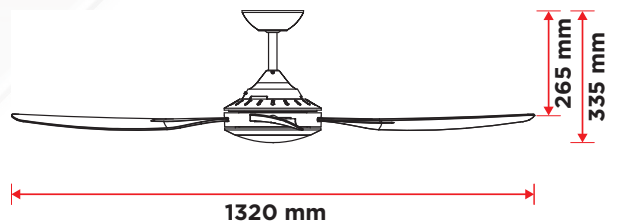

INGRAM

52" CEILING FAN

SPECIFICATIONS	52" 4 BLADE ABS CEILING FAN		
BLADE MATERIAL	4 BLADES ABS		
MOTOR SIZE	172*14MM		
POWER INPUT	220-240V AC 50Hz		
MOTOR WATTAGE	75W AC		
RPM	HIGH	MED	LOW
	260	150	106
AIRFLOW (M³/MIN)	HIGH	MED	LOW
	175.20	118.64	81.34
BLADE PITCH	10.5°		

- Latest high grade engineered plastics
- Energy efficient design
- UV resistant for longevity
- Non-rusting, anti corrosive, suitable for indoor/covered outdoor use
- Fan is pre balanced
- Reversible airflow for summer/winter use
- Easy to install with quick fix connectors
- Suitable for raked/sloping ceilings - maximum 18° pitch
- *6 Year warranty, 2 year in home + 4 years parts warranty

ACCESSORIES AVAILABLE

- Remote control
- Extension rods 900mm & 1500mm

**DKA210336
BLACK**

**DKA210334
WHITE**