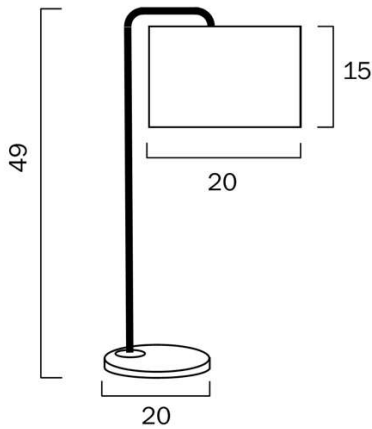

Overview

Family name	Ingrid
Categories	Table Lamps
This item includes	Shade
Shade Shape	Drum
Switch	Inline Switch
Usage	Indoor Lighting

Color / Material

Fixture Color	Black,Gold
Fixture Material	Marble,Metal,Fabric
Shade Color	Black
Shade Material	Fabric,Plastic
Base Color	Black,Gold
Base Material	Marble,Metal
Cable Color	Black
Cable Material	PVC

Size

Fixture Height (cm)	49.0
Base Diameter (cm)	20.0
Base Height (cm)	49.0
Shade Diameter (cm)	20.0
Shade Height (cm)	15.0
Cable Length (cm)	180 (30+Inline Switch+150)

Specification

Voltage Input	240V
Wattage (max)	40

Barcode

GTIN 9329501051368

Image -dimensions

Cable 200cm

Globe Type Recommended

Label	Color Temperature	Thumbnail	GTIN
G A608E27CL			