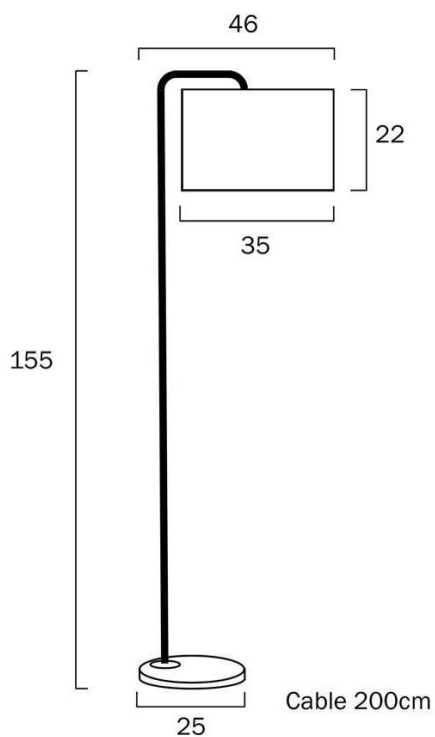

### Size

<b>Fixture Length (cm)</b>	46.0
<b>Fixture Width (cm)</b>	35.0
<b>Fixture Height (cm)</b>	155.0
<b>Base Diameter (cm)</b>	25.0
<b>Base Height (cm)</b>	155.0
<b>Shade Diameter (cm)</b>	35.0
<b>Shade Height (cm)</b>	22.0
<b>Cable Length (cm)</b>	200 (50+Foot Switch+150)

## Image -dimensions