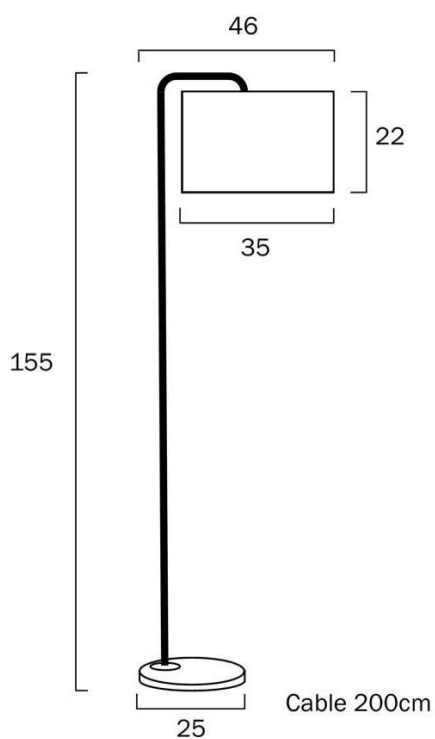

### Size

<b>Fixture Length (cm)</b>	46.0
<b>Fixture Width (cm)</b>	35.0
<b>Fixture Height (cm)</b>	155.0
<b>Base Diameter (cm)</b>	25.0
<b>Base Height (cm)</b>	155.0
<b>Shade Diameter (cm)</b>	35.0
<b>Shade Height (cm)</b>	22.0
<b>Cable Length (cm)</b>	200 (50+Foot Switch+150)

## Image -dimensions