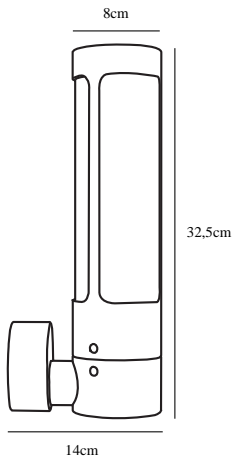

HELIX | WALL LIGHT | CORTEN

77479938

nordlux®

Voltage (V): 230 Volt
IP degree: IP44
Maximum bulb wattage (W): 8W
Class (Class 1, Class 2, Class 3):
Class 1 (Earth contact)
Bulb base: GU10
Parallel connection: True

Height (cm): 32.5
Length (cm): 14
EAN: 5704924005893
TUN: 2140718
Item Number: 77479938

Pcs Per Master Carton: 3
Sales Box Height (cm): 34
Sales Box Width(cm): 8.5
Sales Box Depth (cm): 14.5
Sales Box Volume m³ : 0.0042
Product net weight (kg): 1.42