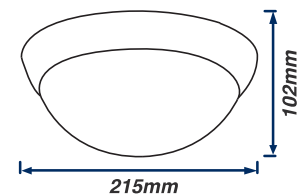

DIMENSIONS

VCLS-LED

OYSTER LIGHT

OLWHO-LED

Type: LED Panel
Wattage: 18 watts
Lumens: 1500-1600Lms
Light Colour: 4200K Natural
Dimmable: Yes

Best fits: Any Ceiling Fan model starting with VCF or DCM
Also Available: B22 lampholder

DIMENSIONS

OLBCO-LED

HARMONY LIGHT

CPLWH-LED

Type: LED Panel
Wattage: 15 watts
Lumens: 1400-1500Lms
Light Colour: 4200K Natural
Dimmable: Yes

Best fits: Harmony Ceiling Fan models starting with CP.
Also Available: E27 lampholder

DIMENSIONS

CPLSS-LED

Model	Colour	Outer Carton	EAN13 Barcode
VCLW-LED	White	19339310006456	9 339310 006459 >
VCLS-LED	Silver	19339310006463	9 339310 006466 >
OLWHO-LED	White	19339310006470	9 339310 006473 >
OLBCO-LED	Silver	19339310006487	9 339310 006480 >
CPLWH-LED	White	19339310006494	9 339310 006497 >
CPLSS-LED	Silver	19339310006500	9 339310 006503 >