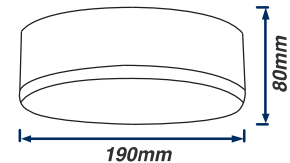

DIMENSIONS

VCLS-LED

OYSTER LIGHT

OLWHO-LED

Type: LED Panel
Wattage: 18 watts
Lumens: 1500-1600Lms
Light Colour: 4200K Natural
Dimmable: Yes

Best fits: Any Ceiling Fan model starting with VCF or DCM
Also Available: B22 lampholder