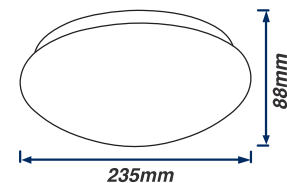

DIMENSIONS

VCLS-LED

OYSTER LIGHT

OLWHO-LED

Type: LED Panel
Wattage: 18 watts
Lumens: 1500-1600Lms
Light Colour: 4200K Natural
Dimmable: Yes

Best fits: Any Ceiling Fan model starting with VCF or DCM
Also Available: B22 lampholder

DIMENSIONS

OLBCO-LED

HARMONY LIGHT

CPLWH-LED

Type: LED Panel
Wattage: 15 watts
Lumens: 1400-1500Lms
Light Colour: 4200K Natural
Dimmable: Yes

Best fits: Harmony Ceiling Fan models starting with CP.
Also Available: E27 lampholder