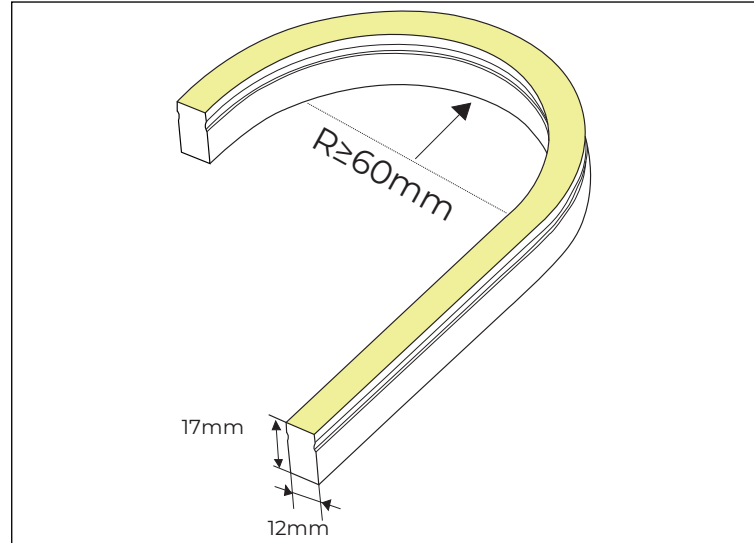

www.havit.com.au

20w IP67 24v DC 84LED Side Bend Chasing RGB Haviflex LED Strip

Product Specifications

Watts Per Metre	20w
Input Voltage	24v DC
Colour Temp	RGB (Chasing)
Beam Angle	120°
Bending Radius	60mm
IP Rating	IP67
Size	12mm (W) x 17mm (H)
PCB	3oz
CRI	>90
Wiring	Parallel
Dimmable	Yes
LED Chip Type	2835
No. Chips Per Metre	84
Lumens Per Metre	405lm
Maximum Length	5000mm
Cutting Increments	Every 83.3mm
Mounting	Mounting Clips (4x Supplied Per Metre)
Ambient Temperature	-20° to 50°
Operating Temperature	0° to 60°
Warranty	3 Years Replacement

Optional Accessories

Image	Dimensions	Part Number	Description	Barcode
		HV9795-ALU	Aluminium Channel (1000mm Length)	9350418024664
		HV9795-ALU-BEND	Bendable Channel (2x 500mm Lengths)	9350418024671
		HV9795-MC	2x Mounting Clips	9350418024657
		HV9795-F-CONNECTOR	Female Connector with DIY Plug	9350418032591
		HV9795-M-CONNECTOR	Male Connector with DIY Plug	9350418032607
		HV9795-T-CONNECTOR	T-Shape Connector with DIY Plugs	9350418032614