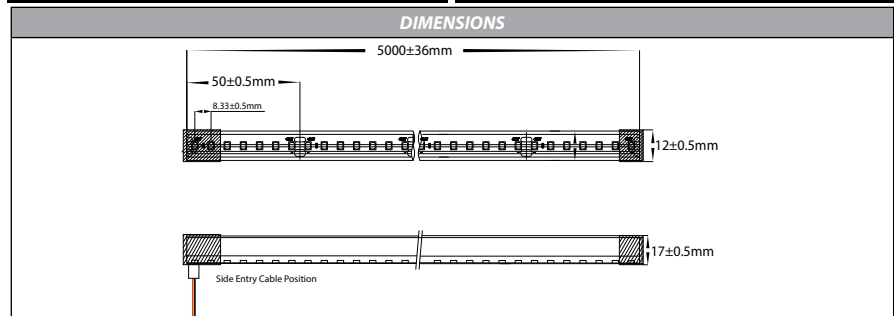

4000K

5500K

COMPATIBLE CONTROLLERS			
Touch Panels	Remote Controllers	Zigbee	RF + WIFI
  HV9101-E1 HV9101-EX15	 HV9102-M1+M4-5A HV9102-Q1	 HV9101-ZB-SCTP HV9102-ZB-SCREM HV9105-ZB-5C	 HV9101-2830A HV9102-2819DIM HV9105-1009-5C

Product Ordering - Per Metre

Image	Part Number	Colour Temp	Lumens	Barcode
	HV9795-IP67-200-3K	3000K	600lm	9350418024688
	HV9795-IP67-200-4K	4000K	600lm	9350418024695
	HV9795-IP67-200-5K	5500K	600lm	9350418024701

Product Ordering - 20m Reels

Image	Part Number	Colour Temp	Lumens	Barcode
	HV9795-IP67-200-3K-20M	3000K	600lm	9350418031884
	HV9795-IP67-200-4K-20M	4000K	600lm	9350418031891
	HV9795-IP67-200-5K-20M	5500K	600lm	9350418031907

*Ordered after 01-01-2022

For More Information Contact Havit Lighting

143 Beauchamp Road
Matraville NSW 2036
Australia

Tel: 02 9381 8300
Fax: 02 9666 8881
Email: sales@havit.com.au
Web: www.havit.com.au

Warranty Terms & Conditions

www.havit.com.au