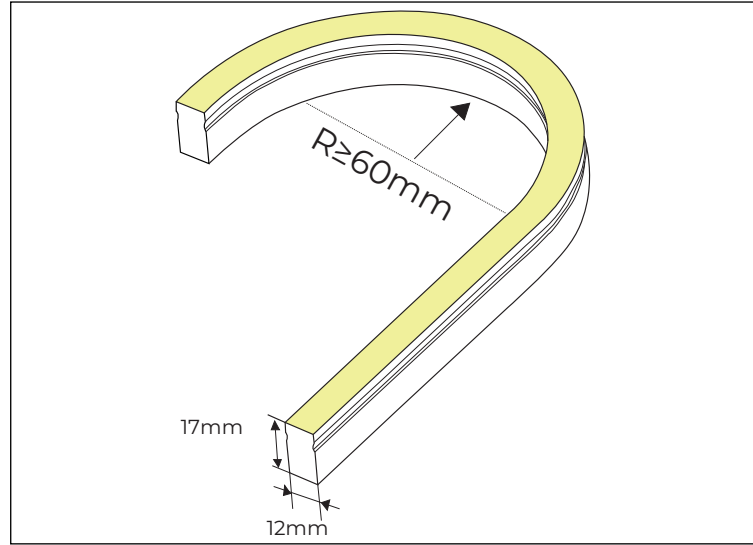

Optional Accessories

Image	Dimensions	Part Number	Description	Barcode
		HV9795-ALU	Aluminium Channel (1000mm Length)	9350418024664
		HV9795-ALU-BEND	Bendable Channel (2x 500mm Lengths)	9350418024671
		HV9795-RSEC	Right Side Entry Solderless Connection End CAP	9350418032553
		HV9795-LSEC	Left Side Entry Solderless Connection End CAP	9350418032560
		HV9795-REC	Bottom Entry Solderless Connection End CAP	9350418033093
		HV9795-MC	2x Mounting Clips	9350418024657

*Ordered after 01-01-2022

For More Information Contact Havit Lighting

143 Beauchamp Road
Matraville NSW 2036
Australia

Tel: 02 9381 8300
Fax: 02 9666 8881
Email: sales@havit.com.au
Web: www.havit.com.au

Warranty Terms & Conditions

www.havit.com.au