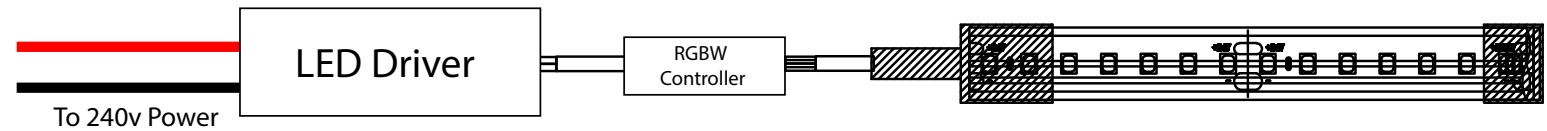

Sample Wiring Diagram

Optional Accessories

Image	Dimensions	Part Number	Description	Barcode
		HV9795-ALU	Aluminium Channel (1000mm Length)	9350418024664
		HV9795-ALU-BEND	Bendable Channel (2x 500mm Lengths)	9350418024671
		HV9795-MC	2x Mounting Clips	9350418024657

*Ordered after 01-01-2022

For More Information Contact Havit Lighting

143 Beauchamp Road
Matraville NSW 2036
Australia

Tel: 02 9381 8300
Fax: 02 9666 8881
Email: sales@havit.com.au
Web: www.havit.com.au

Warranty Terms & Conditions

www.havit.com.au