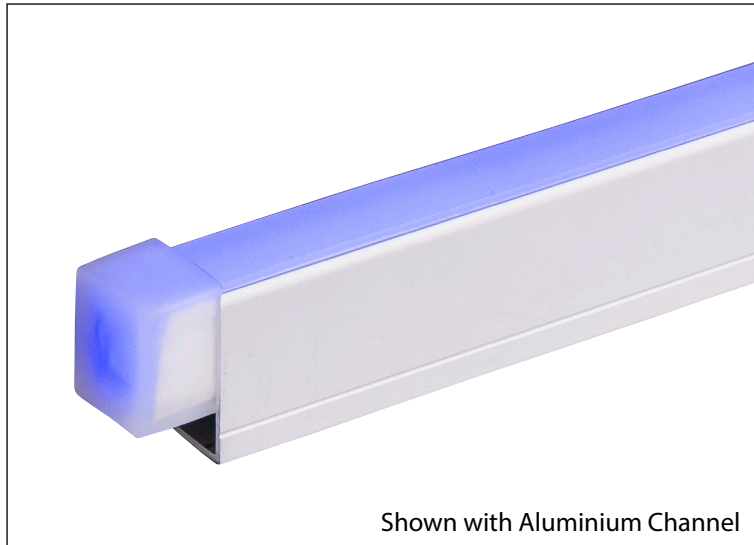

14.4w IP67 24v DC 196LED Side Bend RGBW Haviflex LED Strip