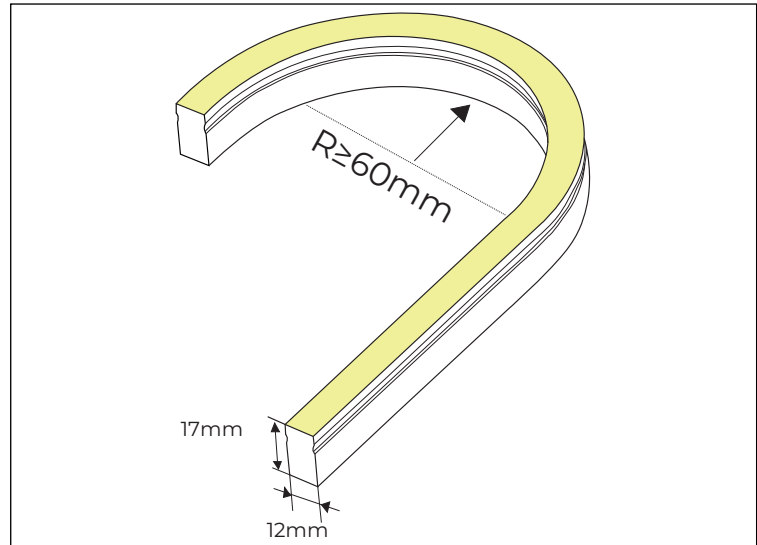

14.4w IP67 24v DC 196LED Side Bend RGBW Haviflex LED Strip

Product Specifications

Watts Per Metre	14.4w
Input Voltage	24v DC
Colour Temp	RGBW (RGB + 3000K)
Beam Angle	120°
Bending Radius	60mm
IP Rating	IP67
Size	12mm (W) x 17mm (H)
PCB	3oz
CRI	>80
Lamp Expectancy	>50000hrs
Wiring	Parallel
Dimmable	Yes
LED Chip Type	2835
No. Chips Per Metre	196
Maximum Cut Length	5000mm
Cutting Increments	62.5mm
Mounting	Mounting Clips (4x Supplied Per Metre)
Operating Temperature	0 - + 60° Celcius
Ambient Temperature	-20° - + 50° Celcius
Warranty	3 Years Replacement*

Product Ordering - Per Metre

Image	Part Number	Colour Temp	Lumens	Barcode
	HV9795-IP67-200-RGBW	RGBW (RGB + 3000K)	600lm	9350418024718

Product Ordering - 20m Reels

Image	Part Number	Colour Temp	Lumens	Barcode
	HV9795-IP67-200-RGBW-20M	RGBW (RGB + 3000K)	600lm	9350418031877

www.havit.com.au

14.4w IP67 24v DC 196LED Side Bend RGBW Haviflex LED Strip

Sample Wiring Diagram

Optional Accessories

Image	Dimensions	Part Number	Description	Barcode
		HV9795-ALU	Aluminium Channel (1000mm Length)	9350418024664
		HV9795-ALU-BEND	Bendable Channel (2x 500mm Lengths)	9350418024671
		HV9795-MC	2x Mounting Clips	9350418024657

www.havit.com.au

14.4w IP67 24v DC 120LED Side Bend Single Colour Haviflex LED Strip

Product Specifications

Watts Per Metre	14.4w
Input Voltage	24v DC
Colour Temp	3000k 4000k 5500k
Beam Angle	120°
Bending Radius	60mm
IP Rating	IP67
Size	12mm (W) x 17mm (H)
PCB	3oz
CRI	>80
Lamp Expectancy	>50000hrs
Wiring	Parallel
Dimmable	Yes
LED Chip Type	2835
No. Chips Per Metre	120
Maximum Cut Length	5000mm
Cutting Increments	50mm
Mounting	Mounting Clips (4x Supplied Per Metre)
Operating Temperature	0 - + 60° Celcius
Ambient Temperature	-20° - + 50° Celcius
Warranty	3 Years Replacement*