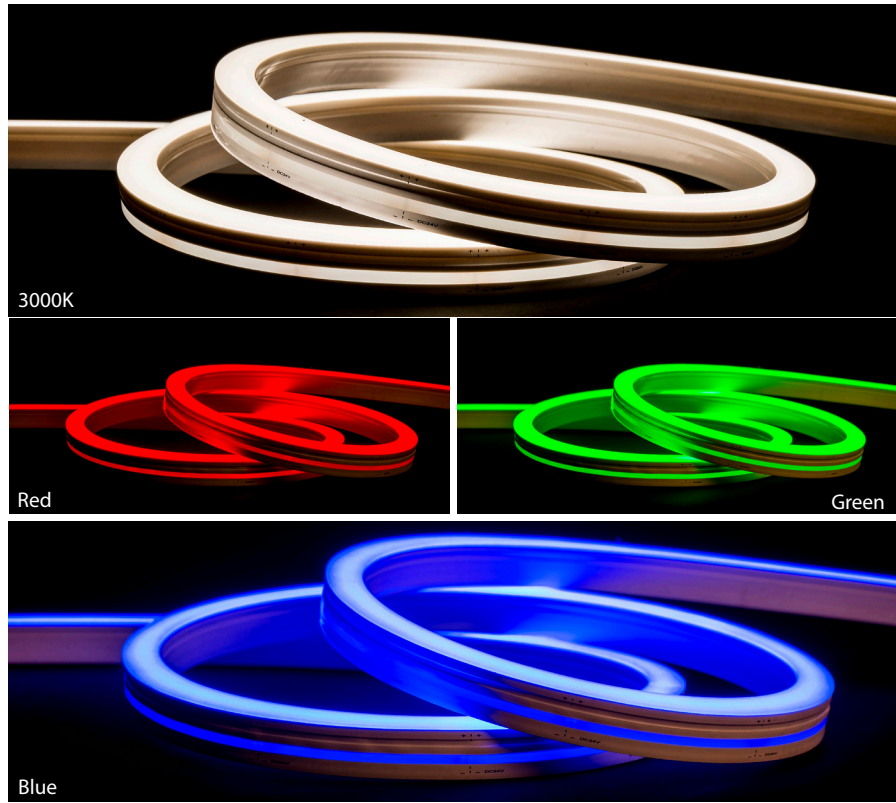

14.4w IP67 24v DC 196LED Side Bend RGBW Haviflex LED Strip

Product Specifications

Watts Per Metre	14.4w
Input Voltage	24v DC
Colour Temp	RGBW (RGB + 3000K)
Beam Angle	120°
Bending Radius	60mm
IP Rating	IP67
Size	12mm (W) x 17mm (H)
PCB	3oz
CRI	>80
Lamp Expectancy	>50000hrs
Wiring	Parallel
Dimmable	Yes
LED Chip Type	2835
No. Chips Per Metre	196
Maximum Cut Length	5000mm
Cutting Increments	62.5mm
Mounting	Mounting Clips (4x Supplied Per Metre)
Operating Temperature	0 - + 60° Celcius
Ambient Temperature	-20° - + 50° Celcius
Warranty	3 Years Replacement*