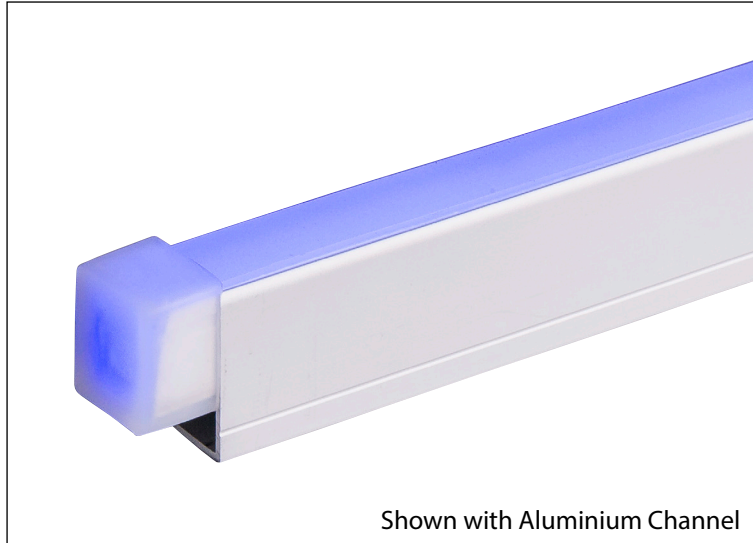

20w IP67 24v DC 84LED Side Bend Chasing RGB Haviflex LED Strip

Shown with Aluminium Channel