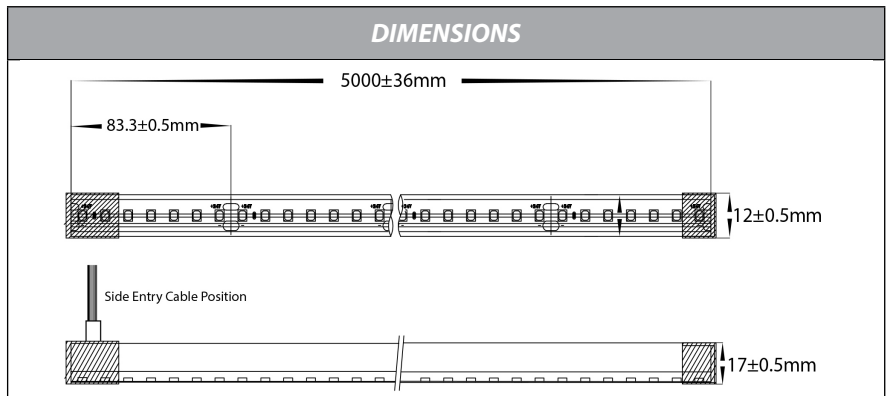

www.havit.com.au

20w IP67 24v DC 84LED Side Bend Chasing RGB Haviflex LED Strip

Product Specifications

Watts Per Metre	20w
Input Voltage	24v DC
Colour Temp	RGB (Chasing)
Beam Angle	120°
Bending Radius	60mm
IP Rating	IP67
Size	12mm (W) x 17mm (H)
PCB	3oz
CRI	>90
Wiring	Parallel
Dimmable	Yes
LED Chip Type	2835
No. Chips Per Metre	84
Lumens Per Metre	405lm
Maximum Length	5000mm
Cutting Increments	Every 83.3mm
Mounting	Mounting Clips (4x Supplied Per Metre)
Ambient Temperature	-20° to 50°
Operating Temperature	0° to 60°
Warranty	3 Years Replacement