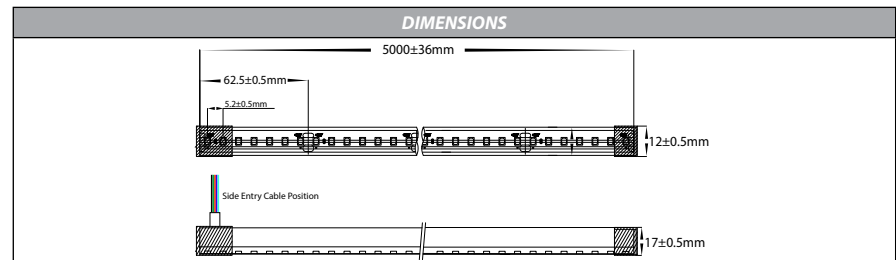

14.4w IP67 24v DC 196LED Side Bend RGBW Haviflex LED Strip

Product Specifications

Watts Per Metre	14.4w
Input Voltage	24v DC
Colour Temp	RGBW (RGB + 3000K)
Beam Angle	120°
Bending Radius	60mm
IP Rating	IP67
Size	12mm (W) x 17mm (H)
PCB	3oz
CRI	>80
Lamp Expectancy	>50000hrs
Wiring	Parallel
Dimmable	Yes
LED Chip Type	2835
No. Chips Per Metre	196
Maximum Cut Length	5000mm
Cutting Increments	62.5mm
Mounting	Mounting Clips (4x Supplied Per Metre)
Operating Temperature	0 - + 60° Celcius
Ambient Temperature	-20° - + 50° Celcius
Warranty	3 Years Replacement*

Product Ordering - Per Metre

Image	Part Number	Colour Temp	Lumens	Barcode
	HV9795-IP67-200-RGBW	RGBW (RGB + 3000K)	600lm	9350418024718

Product Ordering - 20m Reels

Image	Part Number	Colour Temp	Lumens	Barcode
	HV9795-IP67-200-RGBW-20M	RGBW (RGB + 3000K)	600lm	9350418031877

www.havit.com.au

14.4w IP67 24v DC 120LED Side Bend Single Colour Haviflex LED Strip

Product Specifications

Watts Per Metre	14.4w
Input Voltage	24v DC
Colour Temp	3000k 4000k 5500k
Beam Angle	120°
Bending Radius	60mm
IP Rating	IP67
Size	12mm (W) x 17mm (H)
PCB	3oz
CRI	>80
Lamp Expectancy	>50000hrs
Wiring	Parallel
Dimmable	Yes
LED Chip Type	2835
No. Chips Per Metre	120
Maximum Cut Length	5000mm
Cutting Increments	50mm
Mounting	Mounting Clips (4x Supplied Per Metre)
Operating Temperature	0 - + 60° Celcius
Ambient Temperature	-20° - + 50° Celcius
Warranty	3 Years Replacement*