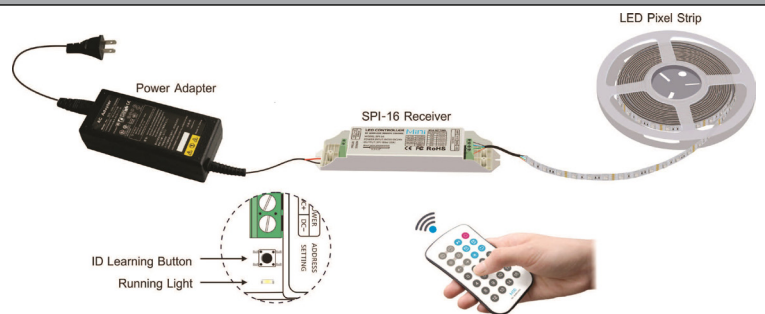

SAMPLE WIRING DIAGRAM

Product Ordering - Per Metre

Image	Part Number	Colour Temp	Lumens	Barcode
	HV9795-IP67-200-SPIRGB	RGB (Chasing)	240lm	9350418028990

Product Ordering - 20m Reels

Image	Part Number	Colour Temp	Lumens	Barcode
	HV9795-IP67-200-SPIRGB-20M	RGB (Chasing)	405lm	9350418031921

*Ordered after 01-01-2022

For More Information Contact Havit Lighting

143 Beauchamp Road
Matraville NSW 2036
Australia

Tel: 02 9381 8300
Fax: 02 9666 8881
Email: sales@havit.com.au
Web: www.havit.com.au

Warranty Terms & Conditions

www.havit.com.au