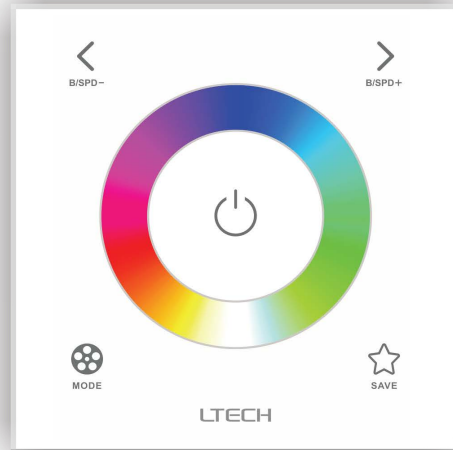

## PRODUCT SPECIFICATIONS

- Material:** Plastic + Glass
- Colour:** White
- LED Strip Type:** RGB
- No. of Zones:** 1
- Output Signal:** 2.4Ghz +DMX512
- Input Voltage:** 240v AC
- IP Rating:** IP20
- Dimmable:** Yes (5% - 100%)
- Warranty:** 2 Years Replacement\*\*

### Mode

1. Static Red
2. Static Green
3. Static Blue
4. Static Yellow
5. Static Purple
6. Static Cyan
7. Static White
8. RGB Jumping
9. 7 Colors Jumping
10. RGB Color Smooth
11. Full-color Smooth