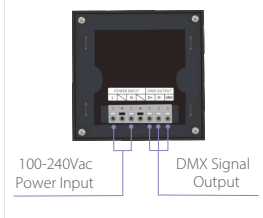

WIRING DIAGRAM