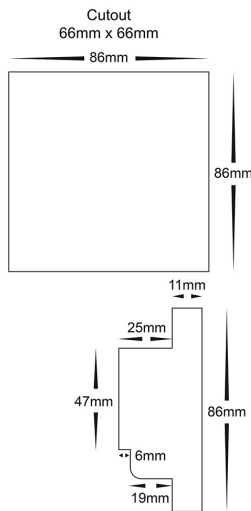

## PRODUCT SPECIFICATIONS

- Material:** Plastic + Glass
- Colour:** White
- LED Strip Type:** RGB
- No. of Zones:** 1
- Output Signal:** 2.4Ghz +DMX512
- Input Voltage:** 240v AC
- IP Rating:** IP20
- Dimmable:** Yes (5% - 100%)
- Warranty:** 2 Years Replacement\*\*

## DIMENSIONS

## WIRING DIAGRAM