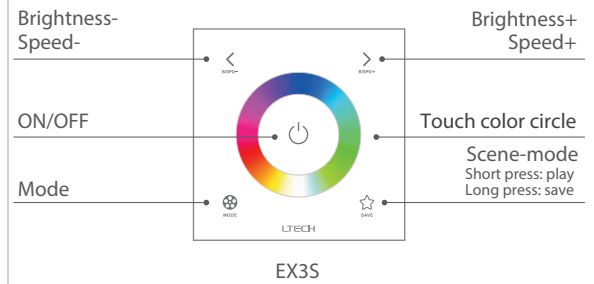

EX3S

Mode

1. Static Red
2. Static Green
3. Static Blue
4. Static Yellow
5. Static Purple
6. Static Cyan
7. Static White
8. RGB Jumping
9. 7 Colors Jumping
10. RGB Color Smooth
11. Full-color Smooth