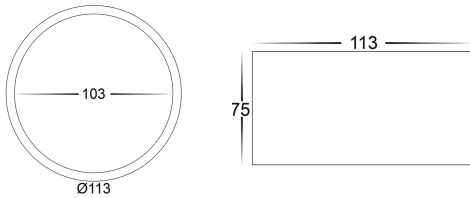

DIMENSIONS