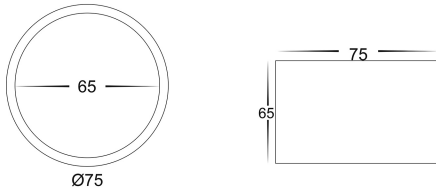

DIMENSIONS