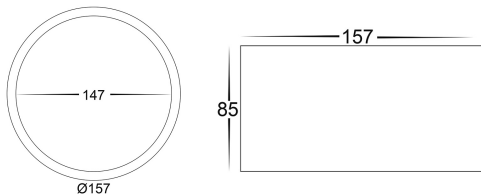

DIMENSIONS