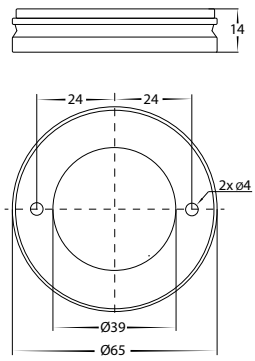

COLOUR TEMP

IP RATING

APPROVAL

DIMENSIONS

MOUNTING BASE

IMAGE

PART NUMBER

COLOUR TEMP