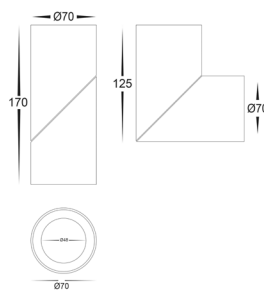

COLOUR TEMP

IP RATING

APPROVAL

DIMENSIONS

MOUNTING BASE

IMAGE

PART NUMBER

COLOUR TEMP