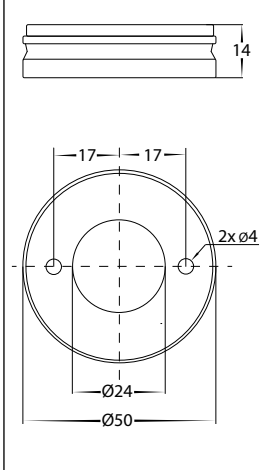

COLOUR TEMP

IP RATING

APPROVAL

DIMENSIONS

MOUNTING BASE

IMAGE

PART NUMBER

COLOUR TEMP