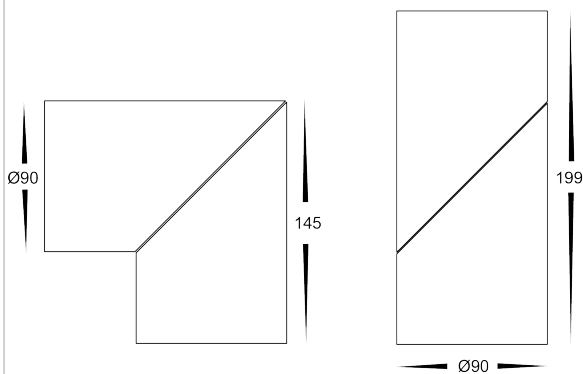

DIMENSIONS

COLOUR TEMPERATURE

IP RATING

APPROVALS

Product Ordering

IMAGE	PART NUMBER	COLOURTEMP	LUMENS	INPUT	BEAM ANGLE	INCLUDED LED
	HV5824T-BLK	3000k	1440lm	240v AC	60°	TRI Colour 18w Built in LED
		4000k	1530lm			
		5500k	1620lm			
	HV5824T-WHT	3000k	1440lm			
		4000k	1530lm			
		5500k	1620lm			

* Lumen output measured at source

** See Warranty Terms and Conditions for more information

For more information contact Havit Lighting

ADDRESS:
143 Beauchamp Road
Matraville NSW 2036
Australia

Tel: 02 9381 8300
Fax: 02 9666 8881
Email: sales@hav.it.com.au
web: www.havit.com.au