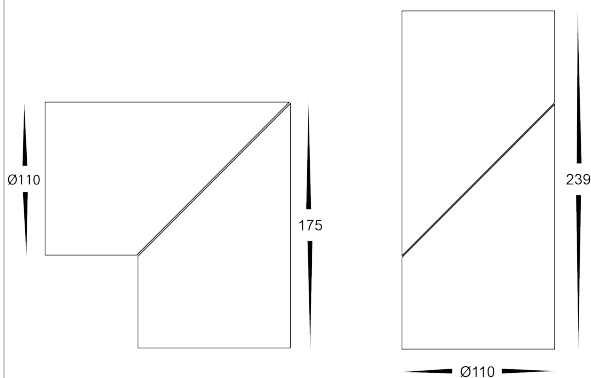

DIMENSIONS

COLOUR TEMPERATURE

Tri-Colour By Havit

3000K

4000K

5500K

IP RATING

APPROVALS

Product Ordering

IMAGE	PART NUMBER	COLOURTEMP	LUMENS	INPUT	BEAM ANGLE	INCLUDED LED
	HV5825T-BLK	3000k 4000k 5500k	1920lm 2040lm 2160lm	240v AC	60°	TRI Colour 24w Built in LED
	HV5825T-WHT	3000k 4000k 5500k	1920lm 2040lm 2160lm			

* Lumen output measured at source

** See Warranty Terms and Conditions for more information

For more information contact Havit Lighting

ADDRESS:
143 Beauchamp Road
Matraville NSW 2036
Australia

Tel: 02 9381 8300
Fax: 02 9666 8881
Email: sales@hav.it.com.au
web: www.havit.com.au