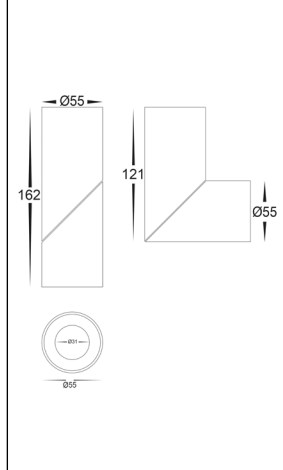

COLOUR TEMP

IP RATING

APPROVAL

DIMENSIONS

MOUNTING BASE

IMAGE

PART NUMBER

COLOUR TEMP