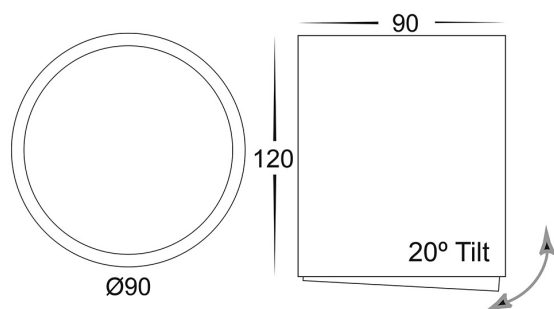

## DIMENSIONS

## PRODUCT SPECIFICATIONS

**Name:** Nella Adjustable  
**Material:** Aluminium  
**Colour:** Matt Black or Matt White  
**Tilt:** 20°  
**IP Rating:** IP40  
**Lamp Base:** Built in LED  
**CRI:** ≥80  
**Wiring:** Parallel  
**Dimmable:** Yes (Triac)  
**Warranty:** 2 Years Replacement\*\*