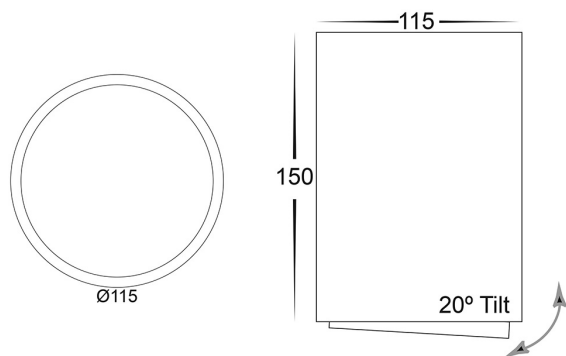

## DIMENSIONS

## PRODUCT SPECIFICATIONS

- Name:** Nella Adjustable
- Material:** Aluminium
- Colour:** Matt Black or Matt White
- Tilt:** 20°
- IP Rating:** IP40
- Lamp Base:** Built in LED
- CRI:** ≥80
- Wiring:** Parallel
- Dimmable:** Yes (Triac)
- Warranty:** 2 Years Replacement\*\*