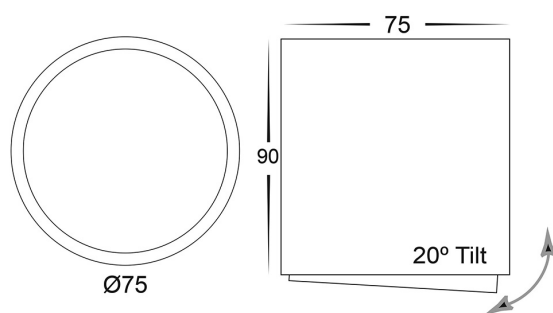

## PRODUCT SPECIFICATIONS

- Name:** Nella Adjustable
- Material:** Aluminium
- Colour:** Matt Black or Matt White
- Tilt:** 20°
- IP Rating:** IP40
- Lamp Base:** Built in LED
- CRI:** ≥80
- Wiring:** Parallel
- Dimmable:** Yes (Triac)
- Warranty:** 2 Years Replacement\*\*

## DIMENSIONS