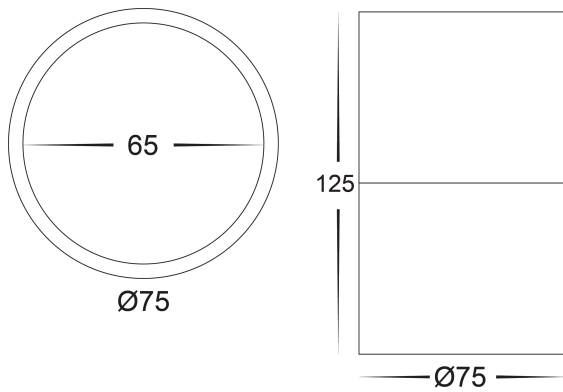

DIMENSIONS

COLOUR TEMPERATURE

IP RATING

APPROVALS

Product Ordering

IMAGE	PART NUMBER	COLOURTEMP	LUMENS	INPUT	BEAM ANGLE	INCLUDED LED
	HV5802T-BLK-EXT	3000k	560lm	240v AC	120°	TRI Colour 7w Built in LED
		4000k	595lm			
	HV5802T-WHT-EXT	5500k	630lm			
		3000k	560lm			
		4000k	595lm			
		5500k	630lm			

* Lumen output measured at source

** See Warranty Terms and Conditions for more information

For more information contact Havit Lighting

ADDRESS:
143 Beauchamp Road
Matraville NSW 2036
Australia

Tel: 02 9381 8300
Fax: 02 9666 8881
Email: sales@havitt.com.au
web: www.havitt.com.au