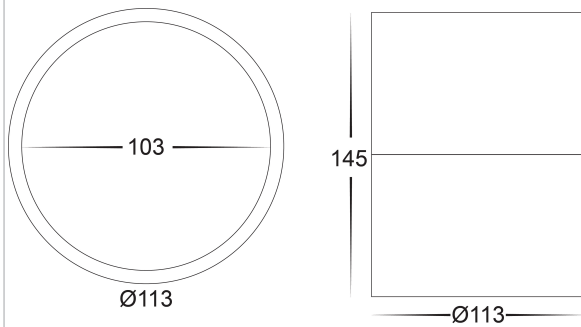

DIMENSIONS

COLOUR TEMPERATURE

IP RATING

APPROVALS

Product Ordering

IMAGE	PART NUMBER	COLOURTEMP	LUMENS	INPUT	BEAM ANGLE	INCLUDED LED
	HV5805T-BLK-EXT	3000k	1440lm	240v AC	120°	TRI Colour 18w Built in LED
		4000k	1540lm			
	HV5805T-WHT-EXT	5500k	1620lm			
		3000k	1440lm			
		4000k	1540lm			
		5500k	1620lm			

DIMENSIONS

COLOUR TEMPERATURE

IP RATING

APPROVALS

Product Ordering

IMAGE	PART NUMBER	COLOURTEMP	LUMENS	INPUT	BEAM ANGLE	INCLUDED LED
	HV5803T-BLK-EXT	3000k 4000k 5500k	960lm 1020lm 1080lm	240v AC	120°	TRI Colour 12w Built in LED
	HV5803T-WHT-EXT	3000k 4000k 5500k	960lm 1020lm 1080lm			