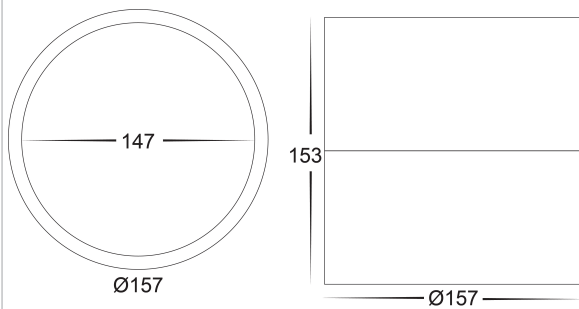

PRODUCT SPECIFICATIONS

Name: Nella
Material: Aluminium
Colour: Matt Black or Matt White
IP Rating: IP54
Lamp Base: Built in LED
CRI: ≥80
Wiring: Parallel
Dimmable: Yes (Triac)
Warranty: 2 Years Replacement**

DIMENSIONS

COLOUR TEMPERATURE

IP RATING

APPROVALS

Product Ordering

IMAGE	PART NUMBER	COLOURTEMP	LUMENS	INPUT	BEAM ANGLE	INCLUDED LED
	HV5805T-BLK-EXT	3000k	1440lm	240v AC	120°	TRI Colour 18w Built in LED
		4000k	1540lm			
	HV5805T-WHT-EXT	5500k	1620lm			
		3000k	1440lm			
		4000k	1540lm			
		5500k	1620lm			