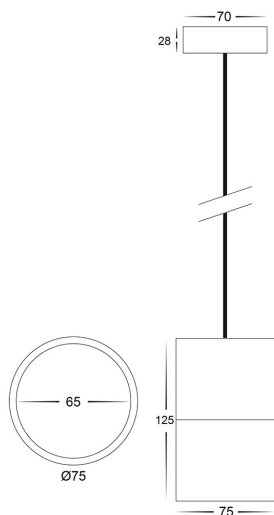

PRODUCT SPECIFICATIONS

Name: Nella Pendant
Material: Aluminium
Colour: Matt Black or Matt White
Cable Length: 1300mm (adjustable)
IP Rating: IP20
Lamp Base: Built in LED
CRI: ≥80
Wiring: Parallel
Dimmable: Yes (Triac)
Warranty: 2 Years Replacement**

DIMENSIONS

COLOUR TEMPERATURE

IP RATING

APPROVALS

Product Ordering

IMAGE	PART NUMBER	COLOURTEMP	LUMENS	INPUT	BEAM ANGLE	INCLUDED LED
	HV5802T-BLK-P	3000k	560lm	240v AC	120°	TRI Colour 7w Built in LED
		4000k	595lm			
	5500k	630lm				
	HV5802T-WHT-P	3000k	560lm			
		4000k	595lm			
		5500k	630lm			

PRODUCT SPECIFICATIONS

- Name:** Nella Pendant
- Material:** Aluminium
- Colour:** Matt Black or Matt White
- Cable Length:** 1300mm (adjustable)
- IP Rating:** IP20
- Lamp Base:** Built in LED
- CRI:** ≥80
- Wiring:** Parallel
- Dimmable:** Yes (Triac)
- Warranty:** 2 Years Replacement**

DIMENSIONS

COLOUR TEMPERATURE

IP RATING

APPROVALS

Product Ordering

IMAGE	PART NUMBER	COLOURTEMP	LUMENS	INPUT	BEAM ANGLE	INCLUDED LED
	HV5805T-BLK-P	3000k 4000k 5500k	1440lm 1540lm 1620lm	240v AC	120°	TRI Colour 18w Built in LED
	HV5805T-WHT-P	3000k 4000k 5500k	1440lm 1540lm 1620lm			