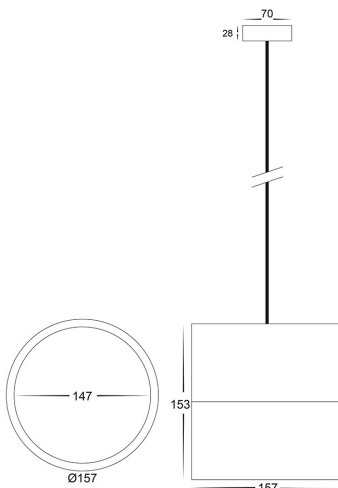

PRODUCT SPECIFICATIONS

Name: Nella Pendant
Material: Aluminium
Colour: Matt Black or Matt White
Cable Length: 1300mm (adjustable)
IP Rating: IP20
Lamp Base: Built in LED
CRI: ≥80
Wiring: Parallel
Dimmable: Yes (Triac)
Warranty: 2 Years Replacement**

DIMENSIONS

COLOUR TEMPERATURE

IP RATING

APPROVALS

Product Ordering

IMAGE	PART NUMBER	COLOURTEMP	LUMENS	INPUT	BEAM ANGLE	INCLUDED LED
	HV5803T-BLK-P	3000k 4000k 5500k	960lm 1020lm 1080lm	240v AC	120°	TRI Colour 12w Built in LED
	HV5803T-WHT-P	3000k 4000k 5500k	960lm 1020lm 1080lm			

PRODUCT SPECIFICATIONS

- Name:** Nella Pendant
- Material:** Aluminium
- Colour:** Matt Black or Matt White
- Cable Length:** 1300mm (adjustable)
- IP Rating:** IP20
- Lamp Base:** Built in LED
- CRI:** ≥80
- Wiring:** Parallel
- Dimmable:** Yes (Triac)
- Warranty:** 2 Years Replacement**

DIMENSIONS

COLOUR TEMPERATURE

IP RATING

APPROVALS

Product Ordering

IMAGE	PART NUMBER	COLOURTEMP	LUMENS	INPUT	BEAM ANGLE	INCLUDED LED
	HV5805T-BLK-P	3000k 4000k 5500k	1440lm 1540lm 1620lm	240v AC	120°	TRI Colour 18w Built in LED
	HV5805T-WHT-P	3000k 4000k 5500k	1440lm 1540lm 1620lm			