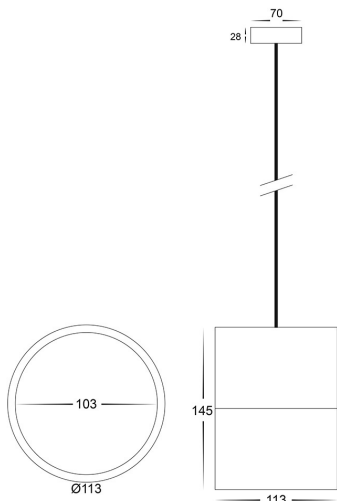

PRODUCT SPECIFICATIONS

Name: Nella Pendant
Material: Aluminium
Colour: Matt Black or Matt White
Cable Length: 1300mm (adjustable)
IP Rating: IP20
Lamp Base: Built in LED
CRI: ≥80
Wiring: Parallel
Dimmable: Yes (Triac)
Warranty: 2 Years Replacement**

DIMENSIONS

COLOUR TEMPERATURE

IP RATING

APPROVALS

Product Ordering

IMAGE	PART NUMBER	COLOURTEMP	LUMENS	INPUT	BEAM ANGLE	INCLUDED LED
	HV5803T-BLK-P	3000k 4000k 5500k	960lm 1020lm 1080lm	240v AC	120°	TRI Colour 12w Built in LED
	HV5803T-WHT-P	3000k 4000k 5500k	960lm 1020lm 1080lm			

PRODUCT SPECIFICATIONS

- Name:** Nella Pendant
- Material:** Aluminium
- Colour:** Matt Black or Matt White
- Cable Length:** 1300mm (adjustable)
- IP Rating:** IP20
- Lamp Base:** Built in LED
- CRI:** ≥80
- Wiring:** Parallel
- Dimmable:** Yes (Triac)
- Warranty:** 2 Years Replacement**

DIMENSIONS

COLOUR TEMPERATURE

IP RATING

APPROVALS

Product Ordering

IMAGE	PART NUMBER	COLOURTEMP	LUMENS	INPUT	BEAM ANGLE	INCLUDED LED
	HV5805T-BLK-P	3000k 4000k 5500k	1440lm 1540lm 1620lm	240v AC	120°	TRI Colour 18w Built in LED
	HV5805T-WHT-P	3000k 4000k 5500k	1440lm 1540lm 1620lm			