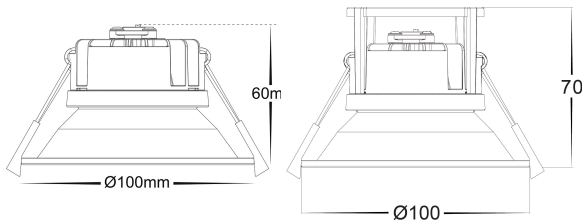

DIMENSIONS

Without IC-4 Cap

With IC-4 Cap

COLOUR TEMPERATURE

IP RATING

APPROVALS

LED DRIVER

HV528-IC4CAP

Supplied with Flex & Plug

Product Ordering

IMAGE	PART NUMBER	COLOURTEMP	LUMENS	INPUT	BEAM ANGLE	INCLUDED LED
	HV5528D2W-BLK	1800k - 3000k	685lm	240v AC	90°	9w Built in LED
	HV5528D2W-WHT	1800k - 3000k	685lm	240v AC	90°	9w Built in LED

* Lumen output measured at source

** See Warranty Terms and Conditions for more information

For more information contact Havit Lighting

ADDRESS:
143 Beauchamp Road
Matraville NSW 2036
Australia

Tel: 02 9381 8300
Fax: 02 9666 8881
Email: sales@havit.com.au
web: www.havit.com.au