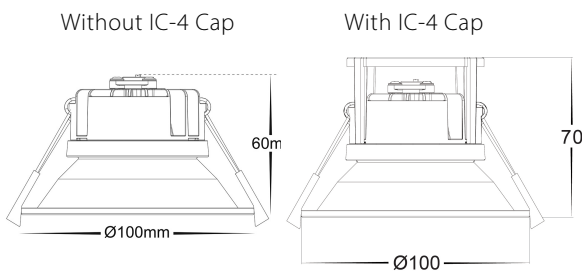

DIMENSIONS

COLOUR TEMPERATURE

IP RATING

APPROVALS

LED DRIVER

HV5528-IC4CAP

Supplied with Flex & Plug

Product Ordering

IMAGE	PART NUMBER	COLOURTEMP	LUMENS	INPUT	BEAM ANGLE	INCLUDED LED
	HV5528T-BLK	3000k	680lm	240v AC	90°	TRI Colour 9w Built in LED
		4000k	795lm			
	HV5528T-WHT	3000k	680lm			
		4000k	795lm			
		5500k	745lm			

* Lumen output measured at source

** See Warranty Terms and Conditions for more information

For more information contact Havit Lighting

ADDRESS:
143 Beauchamp Road
Matraville NSW 2036
Australia

Tel: 02 9381 8300
Fax: 02 9666 8881
Email: sales@havitt.com.au
web: www.havitt.com.au