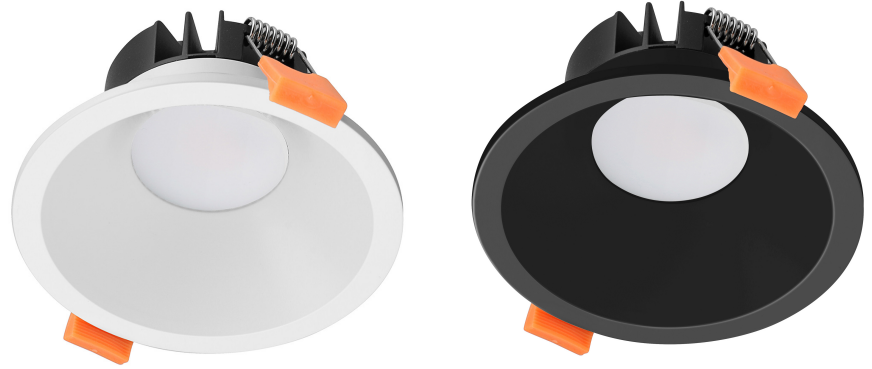

Polycarb Deep Fixed Dim to Warm LED Downlights

PRODUCT SPECIFICATIONS

Name: Gleam
Material: PC Frame with Aluminium heat sink
Colour: Matt Black or Matt White
Cut Out: 90mm
IP Rating: IP54
IC-4: Yes when used with HV528-IC4CAP
Lamp Base: Built in LED
CRI: ≥90
Wiring: Parallel
Dimmable: Yes (Triac)
Warranty: 2 Years Replacement**

DIMENSIONS

Without IC-4 Cap

With IC-4 Cap

COLOUR TEMPERATURE

IP RATING

APPROVALS

LED DRIVER

HV528-IC4CAP

Supplied with Flex & Plug

Product Ordering

IMAGE	PART NUMBER	COLOURTEMP	LUMENS	INPUT	BEAM ANGLE	INCLUDED LED
	HV5528D2W-BLK	1800k - 3000k	685lm	240v AC	90°	9w Built in LED
	HV5528D2W-WHT	1800k - 3000k	685lm	240v AC	90°	9w Built in LED

PRODUCT SPECIFICATIONS

Name: Gleam
Material: PC Frame with Aluminium heat sink
Colour: Matt Black or Matt White
Cut Out: 90mm
IP Rating: IP54
IC-4: Yes when used with HV5528-IC4CAP
Lamp Base: Built in LED
CRI: ≥90
Wiring: Parallel
Dimmable: Yes (Triac)
Warranty: 2 Years Replacement**