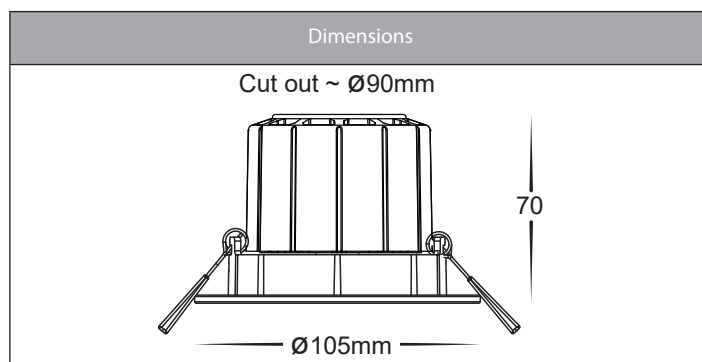

Compatible with major smart home systems.