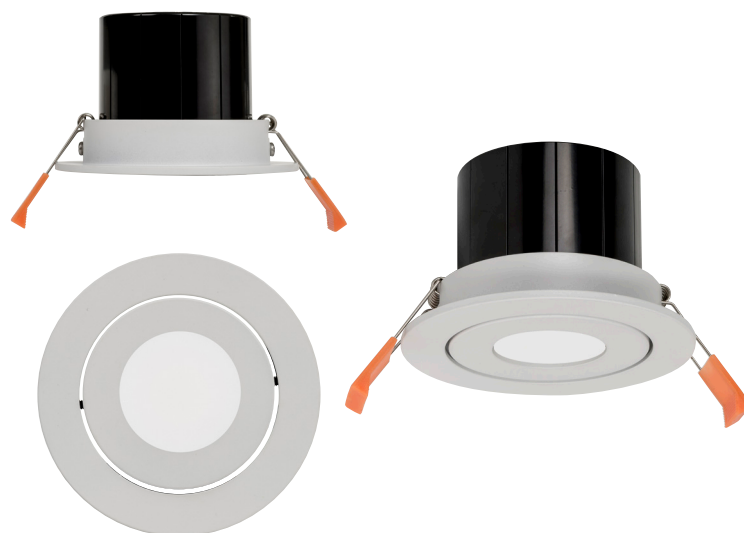

Prime RGBCW WIFI Recessed Downlights

Product Specifications

Name	Prime
Material	Aluminium + PC
Colour	Black or White
IP Rating	IP54 - Front of Fitting Only
Tilt	20°
Installation Type	Ceiling - Recessed
Lamp Base	Built in LED
Protection Class	240v = 2 (No Earth Required)
Max Wattage	12w
Lamp Expectancy	<30,000hrs
Diffuser Type	Opal Polycarbonate
IC Rating	IC-4
UGR	<34
CRI	CRI>90
Dimmable	Yes - Controlled with TUYA App
IK Rating	IK08
Warranty	3 Years Replacement*

Compatible with major smart home systems.

Product Ordering

Image	Part Number	Colour Temp	Lumens	Input Voltage	Beam Angle	Included LED	Barcode
	HV5512RGBCW-BLK	(RGBCW) RGB + 3000k - 5500k	300lm-320lm 3000K-5500K	240v AC	120°	RGBCW 12w Built in LED	9350418026781
	HV5512RGBCW-WHT	(RGBCW) RGB + 3000k - 5500k	300lm-320lm 3000K-5500K	240v AC	120°	RGBCW 12w Built in LED	9350418026774

*Items ordered after 01-01-2022

Prime CCT WIFI Recessed Downlights

Product Specifications

Name	Prime
Material	Aluminium + PC
Colour	Black or White
IP Rating	IP54 - Front of Fitting Only
Tilt	20°
Installation Type	Ceiling - Recessed
Lamp Base	Built in LED
Protection Class	240v = 2 (No Earth Required)
Max Wattage	12w
Lamp Expectancy	<30,000hrs
Diffuser Type	Opal Polycarbonate
IC Rating	IC-4
UGR	<34
CRI	CRI>90
Dimmable	Yes - Controlled with TUYA App
IK Rating	IK08
Warranty	3 Years Replacement*