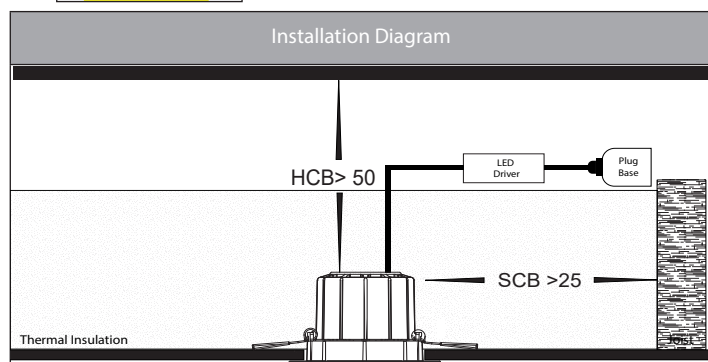

Compatible with major smart home systems.