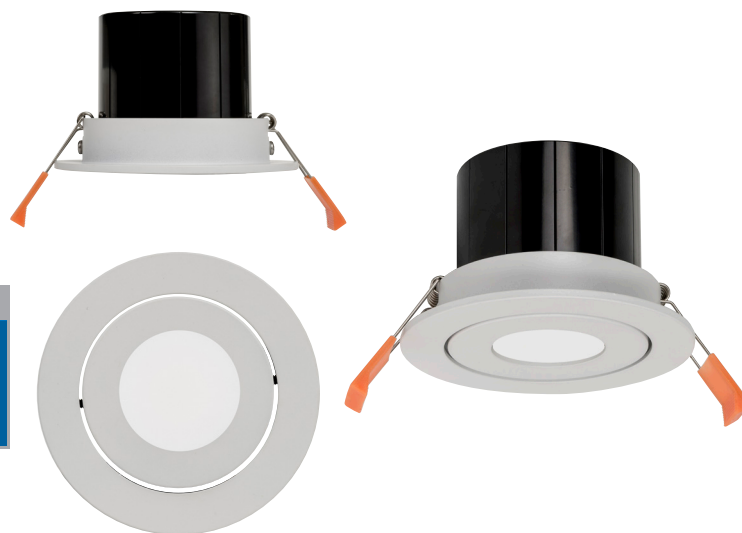

Prime RGBCW WIFI Recessed Downlights

Product Specifications

Name	Prime
Material	Aluminium + PC
Colour	Black or White
IP Rating	IP54 - Front of Fitting Only
Tilt	20°
Installation Type	Ceiling - Recessed
Lamp Base	Built in LED
Protection Class	240v = 2 (No Earth Required)
Max Wattage	12w
Lamp Expectancy	<30,000hrs
Diffuser Type	Opal Polycarbonate
IC Rating	IC-4
UGR	<34
CRI	CRI>90
Dimmable	Yes - Controlled with TUYA App
IK Rating	IK08
Warranty	3 Years Replacement*

Compatible with major smart home systems.

Product Ordering

Image	Part Number	Colour Temp	Lumens	Input Voltage	Beam Angle	Included LED	Barcode
	HV5512RGBCW-BLK	(RGBCW) RGB + 3000k - 5500k	300lm-320lm 3000K-5500K	240v AC	120°	RGBCW 12w Built in LED	9350418026781
	HV5512RGBCW-WHT	(RGBCW) RGB + 3000k - 5500k	300lm-320lm 3000K-5500K	240v AC	120°	RGBCW 12w Built in LED	9350418026774

*Items ordered after 01-01-2022

Prime CCT WIFI Recessed Downlights

Product Specifications

Name	Prime
Material	Aluminium + PC
Colour	Black or White
IP Rating	IP54 - Front of Fitting Only
Tilt	20°
Installation Type	Ceiling - Recessed
Lamp Base	Built in LED
Protection Class	240v = 2 (No Earth Required)
Max Wattage	12w
Lamp Expectancy	<30,000hrs
Diffuser Type	Opal Polycarbonate
IC Rating	IC-4
UGR	<34
CRI	CRI>90
Dimmable	Yes - Controlled with TUYA App
IK Rating	IK08
Warranty	3 Years Replacement*