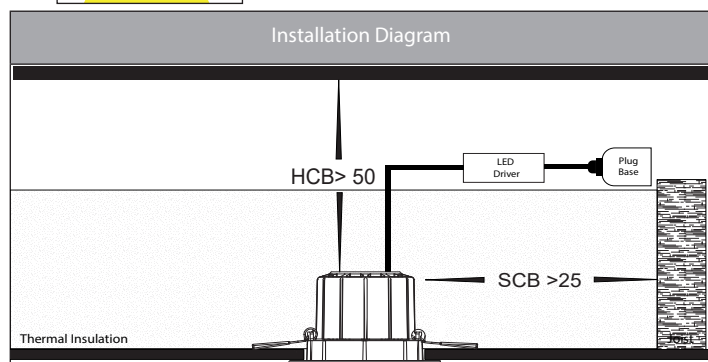

Prime RGBCW WIFI Recessed Downlights

Product Specifications

Name	Prime
Material	Aluminium + PC
Colour	Black or White
IP Rating	IP54 - Front of Fitting Only
Tilt	20°
Installation Type	Ceiling - Recessed
Lamp Base	Built in LED
Protection Class	240v = 2 (No Earth Required)
Max Wattage	12w
Lamp Expectancy	<30,000hrs
Diffuser Type	Opal Polycarbonate
IC Rating	IC-4
UGR	<34
CRI	CRI>90
Dimmable	Yes - Controlled with TUYA App
IK Rating	IK08
Warranty	3 Years Replacement*

Compatible with major smart home systems.

Product Ordering

Image	Part Number	Colour Temp	Lumens	Input Voltage	Beam Angle	Included LED	Barcode
	HV5512RGBCW-BLK	(RGBCW) RGB + 3000k - 5500k	300lm-320lm 3000K-5500K	240v AC	120°	RGBCW 12w Built in LED	9350418026781
	HV5512RGBCW-WHT	(RGBCW) RGB + 3000k - 5500k	300lm-320lm 3000K-5500K	240v AC	120°	RGBCW 12w Built in LED	9350418026774

*Items ordered after 01-01-2022

Prime CCT WIFI Recessed Downlights

Product Specifications

Name	Prime
Material	Aluminium + PC
Colour	Black or White
IP Rating	IP54 - Front of Fitting Only
Tilt	20°
Installation Type	Ceiling - Recessed
Lamp Base	Built in LED
Protection Class	240v = 2 (No Earth Required)
Max Wattage	12w
Lamp Expectancy	<30,000hrs
Diffuser Type	Opal Polycarbonate
IC Rating	IC-4
UGR	<34
CRI	CRI>90
Dimmable	Yes - Controlled with TUYA App
IK Rating	IK08
Warranty	3 Years Replacement*