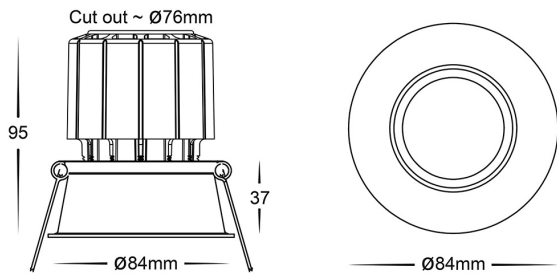

DIMENSIONS