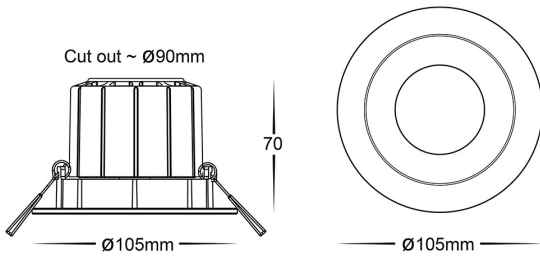

DIMENSIONS