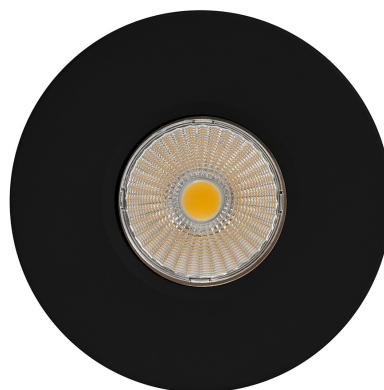

PRODUCT SPECIFICATIONS

Name: Prime
Material: Aluminium + PC
Colour: Matt Black or Matt White
Cut Out: 70mm
IP Rating: IP54
Lamp Base: Built in LED
CRI: ≥90
Wiring: Parallel
Dimmable: Yes (Triac)
Warranty: 3 Years Replacement**

PRODUCT SPECIFICATIONS

Name: Prime
Material: Aluminium + PC
Colour: Matt Black or Matt White
Cut Out: 90mm
IP Rating: IP54
Lamp Base: Built in LED
CRI: ≥90
Wiring: Parallel
Dimmable: Yes (Triac)
Warranty: 3 Years Replacement**

Aluminium Fixed Deep LED Downlights

PRODUCT SPECIFICATIONS

- Name:** Prime
- Material:** Aluminium + PC
- Colour:** Matt Black or Matt White
- Cut Out:** 76mm
- IP Rating:** IP54
- Lamp Base:** Built in LED
- CRI:** ≥90
- Wiring:** Parallel
- Dimmable:** Yes (Triac)
- Warranty:** 3 Years Replacement**

Aluminium Fixed Deep LED Downlights

PRODUCT SPECIFICATIONS

- Name:** Prime
- Material:** Aluminium + PC
- Colour:** Matt Black or Matt White
- Cut Out:** 90mm
- IP Rating:** IP54
- Lamp Base:** Built in LED
- CRI:** ≥90
- Wiring:** Parallel
- Dimmable:** Yes (Triac)
- Warranty:** 3 Years Replacement**