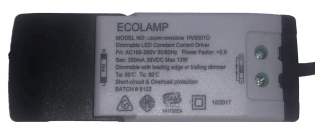

PRODUCT SPECIFICATIONS

Name: Prime
Material: Aluminium + PC
Colour: Matt Black or Matt White
Cut Out: 70mm
IP Rating: IP54
Lamp Base: Built in LED
CRI: ≥90
Wiring: Parallel
Dimmable: Yes (Triac)
Warranty: 3 Years Replacement**

DIMENSIONS

LED DRIVER

Supplied with
Flex & Plug

IC-4 RATED
(FITTING ONLY)

IC-4

COLOUR
TEMPERATURE

Tri-Colour By Havit

IP RATING

Aluminium Fixed Deep LED Downlights

PRODUCT SPECIFICATIONS

- Name:** Prime
- Material:** Aluminium + PC
- Colour:** Matt Black or Matt White
- Cut Out:** 76mm
- IP Rating:** IP54
- Lamp Base:** Built in LED
- CRI:** ≥90
- Wiring:** Parallel
- Dimmable:** Yes (Triac)
- Warranty:** 3 Years Replacement**