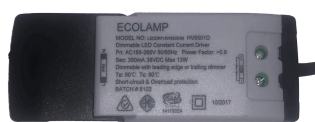

LED DRIVER

Supplied with
Flex & Plug

IC-4 RATED
(FITTING ONLY)

IC-4