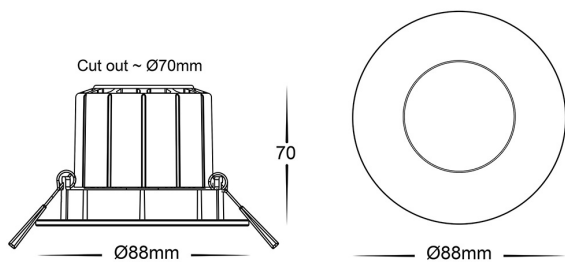

PRODUCT SPECIFICATIONS

Name: Prime
Material: Aluminium + PC
Colour: Matt Black or Matt White
Cut Out: 70mm
IP Rating: IP54
Lamp Base: Built in LED
CRI: ≥90
Wiring: Parallel
Dimmable: Yes (Triac)
Warranty: 3 Years Replacement**

DIMENSIONS

LED DRIVER

Supplied with
Flex & Plug

IC-4 RATED
(FITTING ONLY)

IC-4

COLOUR
TEMPERATURE

Tri-Colour By Havit

IP RATING

PRODUCT SPECIFICATIONS

Name: Prime
Material: Aluminium + PC
Colour: Matt Black or Matt White
Cut Out: 90mm
IP Rating: IP54
Lamp Base: Built in LED
CRI: ≥90
Wiring: Parallel
Dimmable: Yes (Triac)
Warranty: 3 Years Replacement**

Aluminium Fixed Deep LED Downlights

PRODUCT SPECIFICATIONS

- Name:** Prime
- Material:** Aluminium + PC
- Colour:** Matt Black or Matt White
- Cut Out:** 76mm
- IP Rating:** IP54
- Lamp Base:** Built in LED
- CRI:** ≥90
- Wiring:** Parallel
- Dimmable:** Yes (Triac)
- Warranty:** 3 Years Replacement**