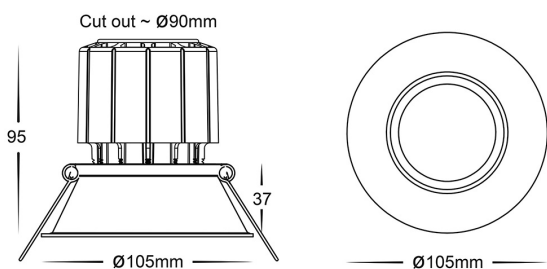

DIMENSIONS

LED DRIVER

Supplied with
Flex & Plug

IC-4 RATED
(FITTING ONLY)

IC-4

COLOUR
TEMPERATURE

IP RATING

APPROVALS

Product Ordering

IMAGE	PART NUMBER	COLOURTEMP	LUMENS	INPUT	BEAM ANGLE	INCLUDED LED
	HV5514T-BLK	3000k	980lm	240v AC	45°	TRI Colour 12w Built in LED
		4000k	990lm			
		5500k	1000lm			
	HV5514T-WHT	3000k	980lm			
		4000k	990lm			
		5500k	1000lm			

* Lumen output measured at source

** See Warranty Terms and Conditions for more information

For more information contact Havit Lighting

ADDRESS:
143 Beauchamp Road
Matraville NSW 2036
Australia

Tel: 02 9381 8300
Fax: 02 9666 8881
Email: sales@havitt.com.au
web: www.havitt.com.au