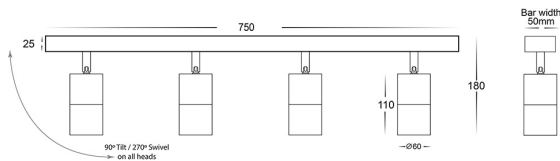

DIMENSIONS

COLOUR TEMPERATURE

IP RATING

APPROVALS

Product Ordering

IMAGE	PART NUMBER	COLOURTEMP	LUMENS	INPUT	BEAM ANGLE	INCLUDED LED
	HV4001T-4-BLK	3000K 4000K 5500K	4x 270lm 4x 285lm 4x 300lm	240v AC	120°	Tri-Colour 4x 5w GU10 LED
	HV4001T-4-TTM	3000K 4000K 5500K	4x 270lm 4x 285lm 4x 300lm	240v AC	120°	Tri-Colour 4x 5w GU10 LED
	HV4001T-4-WHT	3000K 4000K 5500K	4x 270lm 4x 285lm 4x 300lm	240v AC	120°	Tri-Colour 4x 5w GU10 LED