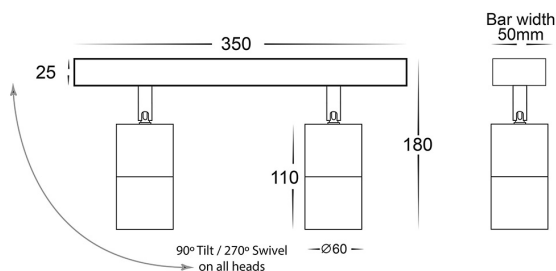

DIMENSIONS

COLOUR TEMPERATURE

Tri-Colour By Havit

3000K

4000K

5500K

IP RATING

APPROVALS

Product Ordering

IMAGE	PART NUMBER	COLOURTEMP	LUMENS	INPUT	BEAM ANGLE	INCLUDED LED
	HV4001T-2-BLK	3000K 4000K 5500K	2x 270lm 2x 285lm 2x 300lm	240v AC	120°	Tri-Colour 2x 5w GU10 LED
	HV4001T-2-TTM	3000K 4000K 5500K	2x 270lm 2x 285lm 2x 300lm	240v AC	120°	Tri-Colour 2x 5w GU10 LED
	HV4001T-2-WHT	3000K 4000K 5500K	2x 270lm 2x 285lm 2x 300lm	240v AC	120°	Tri-Colour 2x 5w GU10 LED

* Lumen output measured at source

** See Warranty Terms and Conditions for more information

For more information contact Havit Lighting

ADDRESS:
143 Beauchamp Road
Matraville NSW 2036
Australia

Tel: 02 9381 8300
Fax: 02 9666 8881
Email: sales@havit.com.au
web: www.havit.com.au