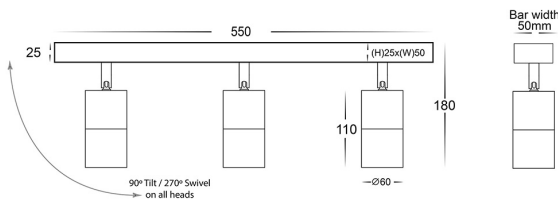

DIMENSIONS