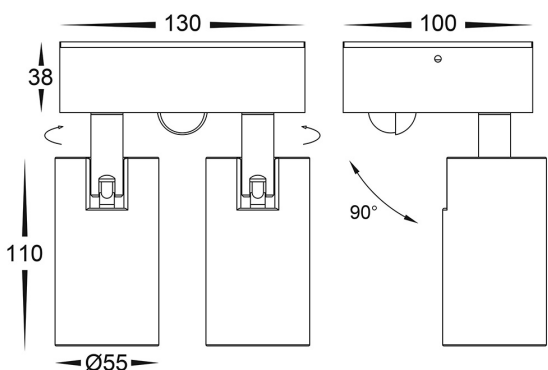

DIMENSIONS

COLOUR TEMPERATURE

IP RATING

APPROVALS

Product Ordering

IMAGE	PART NUMBER	COLOURTEMP	LUMENS	INPUT	BEAM ANGLE	INCLUDED LED
	HV3684T-BLK	3000k 4000k 5500k	2x 810lm 2x 850lm 2x 900lm	240v AC	60°	Tri-Colour 2x 9w Built in LED
	HV3684T-WHT	3000k 4000k 5500k	2x 810lm 2x 850lm 2x 900lm	240v AC	60°	Tri-Colour 2x 9w Built in LED

* Lumen output measured at source

** See Warranty Terms and Conditions for more information

For more information contact Havit Lighting

ADDRESS:
143 Beauchamp Road
Matraville NSW 2036
Australia

Tel: 02 9381 8300
Fax: 02 9666 8881
Email: sales@havit.com.au
web: www.havit.com.au