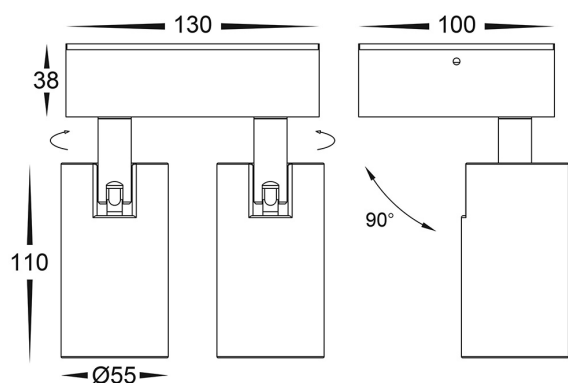

DIMENSIONS

COLOUR TEMPERATURE

Tri-Colour By Havit

3000K

4000K

5500K

HAVIT

IP RATING

APPROVALS

Product Ordering

IMAGE	PART NUMBER	COLOURTEMP	LUMENS	INPUT	BEAM ANGLE	INCLUDED LED
	HV3683T-BLK	3000k 4000k 5500k	2x 810lm 2x 850lm 2x 900lm	240v AC	60°	Tri-Colour 2x 9w Built in LED
	HV3683T-WHT	3000k 4000k 5500k	2x 810lm 2x 850lm 2x 900lm	240v AC	60°	Tri-Colour 2x 9w Built in LED

* Lumen output measured at source

** See Warranty Terms and Conditions for more information

For more information contact Havit Lighting

ADDRESS:
143 Beauchamp Road
Matraville NSW 2036
Australia

Tel: 02 9381 8300
Fax: 02 9666 8881
Email: sales@havit.com.au
web: www.havit.com.au