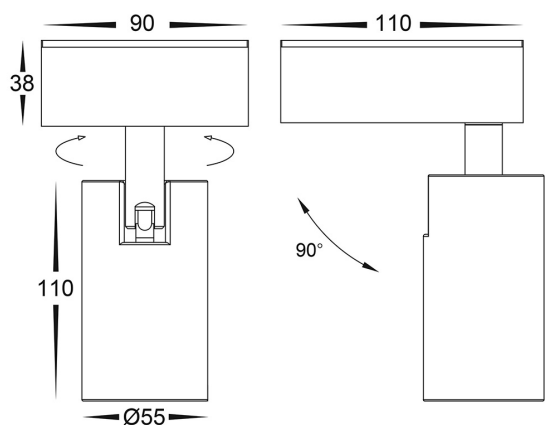

DIMENSIONS

COLOUR TEMPERATURE

IP RATING

APPROVALS

Product Ordering

IMAGE	PART NUMBER	COLOURTEMP	LUMENS	INPUT	BEAM ANGLE	INCLUDED LED
	HV3681T-BLK	3000k 4000k 5500k	810lm 850lm 900lm	240v AC	60°	Tri-Colour 9w Built in LED
	HV3681T-WHT	3000k 4000k 5500k	810lm 850lm 900lm	240v AC	60°	Tri-Colour 9w Built in LED

* Lumen output measured at source

** See Warranty Terms and Conditions for more information

For more information contact Havit Lighting

ADDRESS:
143 Beauchamp Road
Matraville NSW 2036
Australia

Tel: 02 9381 8300
Fax: 02 9666 8881
Email: sales@havit.com.au
web: www.havit.com.au