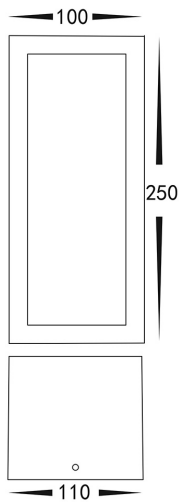

Aluminium Rectangle Wall Lights

PRODUCT SPECIFICATIONS

Name: Jasper
Material: Aluminium + PC
Colour: Poly powder coated black or white
IP Rating: IP54
Lamp Base: Built in LED
CRI: ≥80
Wiring: Parallel
Dimmable: No
Warranty: 2 Years Replacement**

DIMENSIONS

COLOUR TEMPERATURE

IP RATING

APPROVALS

Product Ordering

IMAGE	PART NUMBER	COLOURTEMP	LUMENS	INPUT	BEAM ANGLE	INCLUDED LED
	HV3669T-BLK	3000k 4000k 5500k	1180lm 1320lm 1240lm	240v AC	120°	Tri-Colour 12w Built in LED
	HV3669T-WHT	3000k 4000k 5500k	1180lm 1320lm 1240lm	240v AC	120°	Tri-Colour 12w Built in LED