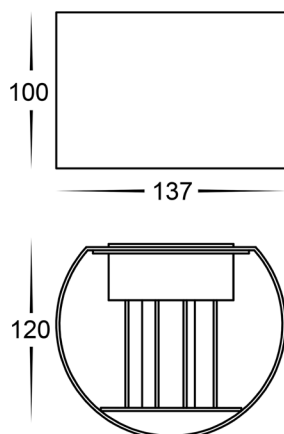

Round Aluminium Up & Down Wall Lights

PRODUCT SPECIFICATIONS

Name	Versa
Material	Aluminium
Colour	Black or White
IP Rating	IP65
Lamp Base	Built in LED
CRI:	>80
Wiring	Parallel
Dimmable	No
Warranty	2 Years Replacement

DIMENSIONS

COLOUR TEMP

IP RATING

APPROVAL

IMAGE	PART NUMBER	COLOUR TEMP	LUMENS	INPUT VOLTAGE	BEAM ANGLE	INCLUDED LED
	HV3658T-BLK-RND	3000K 4000K 5500K	2x 220lm 2x 230lm 2x 240lm	240v AC	Adjustable	TRI Colour 2x 3w Built in LED
	HV3658T-WHT-RND	3000K 4000K 5500K	2x 220lm 2x 230lm 2x 240lm	240v AC	Adjustable	TRI Colour 2x 3w Built in LED