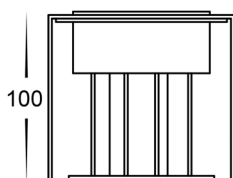

PRODUCT SPECIFICATIONS

Name	Versa
Material	Aluminium
Colour	Black or White
IP Rating	IP65
Lamp Base	Built in LED
CRI:	>80
Wiring	Parallel
Dimmable	No
Warranty	2 Years Replacement

DIMENSIONS

COLOUR TEMP

IP RATING