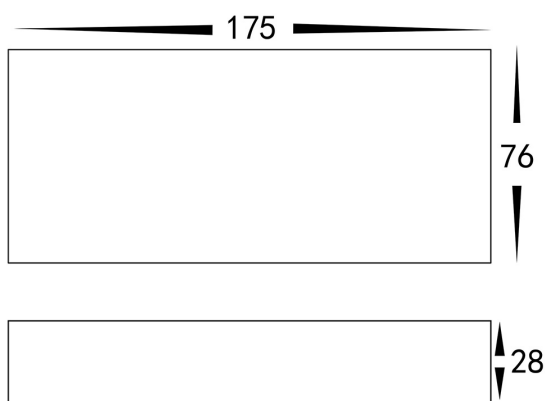

DIMENSIONS

COLOUR TEMPERATURE

IP RATING

APPROVALS

Product Ordering

IMAGE	PART NUMBER	INPUT	COLOUR TEMP	LUMENS	BEAM ANGLE	INCLUDED LED
	HV3647T-BLK	240v AC	3000k 4000k 5500k	360lm 375lm 390lm	120°	Tri-Colour 6w Built in LED
	HV3647T-BLK-12V	12v DC				
	HV3647T-WHT	240v AC	3000k 4000k 5500k	360lm 375lm 390lm	120°	Tri-Colour 6w Built in LED
	HV3647T-WHT-12V	12v DC				

12v DC models must be used with suitable 12v DC LED Driver

* Lumen output measured at source

** See Warranty Terms and Conditions for more information

For more information contact Havit Lighting

ADDRESS:
143 Beauchamp Road
Matraville NSW 2036
Australia

Tel: 02 9381 8300
Fax: 02 9666 8881
Email: sales@havit.com.au
web: www.havit.com.au