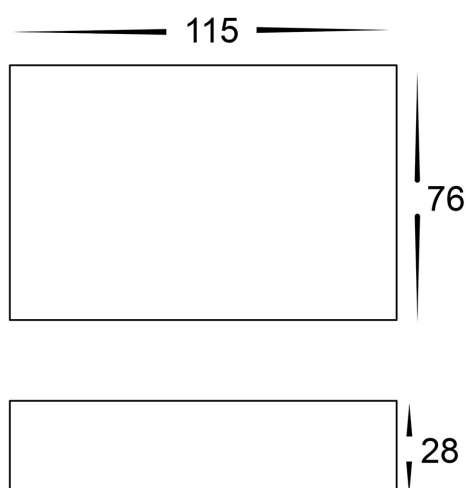

Aluminium Slim Square Fixed Down Wall Lights

PRODUCT SPECIFICATIONS

Name: Essil
Material: Aluminium
Colour: Poly Powder Coated Black & White
IP Rating: IP54
Lamp Base: Built in LED
CRI: ≥80
Wiring: Parallel
Dimmable: No
Warranty: 2 Years Replacement**

DIMENSIONS

COLOUR TEMPERATURE

Tri-Colour By Havit

3000K

4000K

5500K

IP RATING

APPROVALS