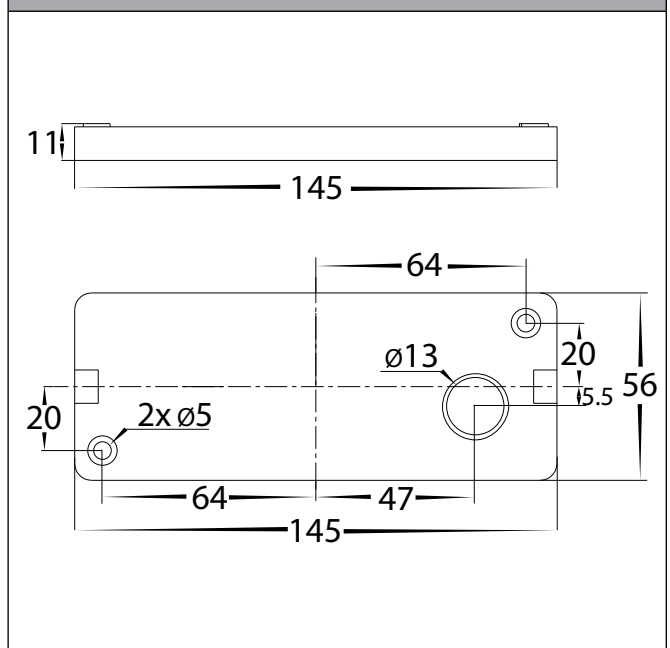

Mounting Base Diagram

IMAGE	PART NUMBER	COLOUR TEMP	LUMENS	INPUT VOLTAGE	BEAM ANGLE	INCLUDED LED
	HV3644RGBW-BLK	RGB + 3000k (RGBW)	N/A	12v DC	120°	2x 5w SMD LED
	HV3644RGBW-WHT					

Must be used with a suitable 12v DC LED Driver & RGBW LED Controller.