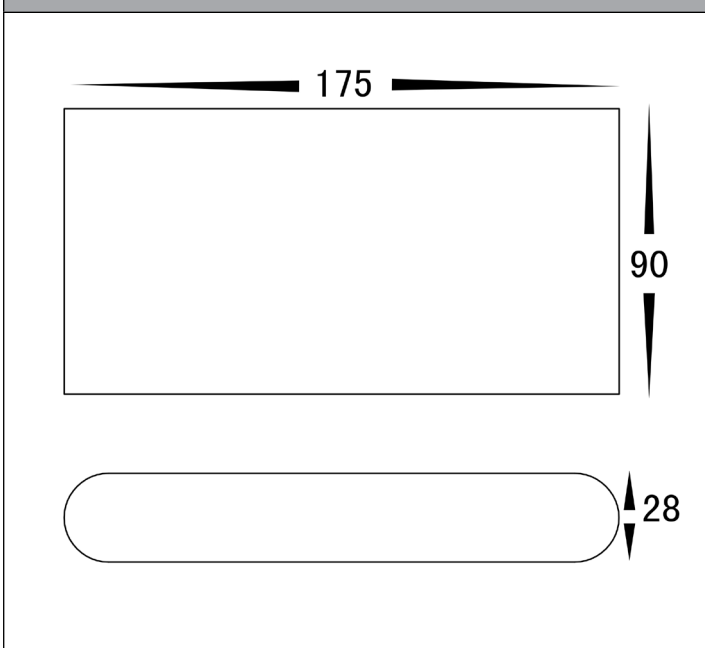

Lisse RGBW Fixed Down LED Wall Light

Product Specifications

Name	Lisse
Material	Aluminium
Colour	Black or White
IP Rating	IP54
Lamp Base	Built in LED
CRI:	>80
Wiring	Parallel
Dimmable	Yes with Controller
Warranty	2 Years Replacement

Dimensions

Mounting Base Diagram

IMAGE	PART NUMBER	COLOUR TEMP	LUMENS	INPUT VOLTAGE	BEAM ANGLE	INCLUDED LED
	HV3643RGBW-BLK	RGB + 3000k (RGBW)	N/A	12v DC	120°	6w SMD LED
	HV3643RGBW-WHT					

Must be used with a suitable 12v DC LED Driver & RGBW LED Controller.

Product Specifications

Name	Lisse
Material	Aluminium
Colour	Black or White
IP Rating	IP54
Lamp Base	Built in LED
CRI:	>80
Wiring	Parallel
Dimmable	Yes with Controller
Warranty	2 Years Replacement

Dimensions