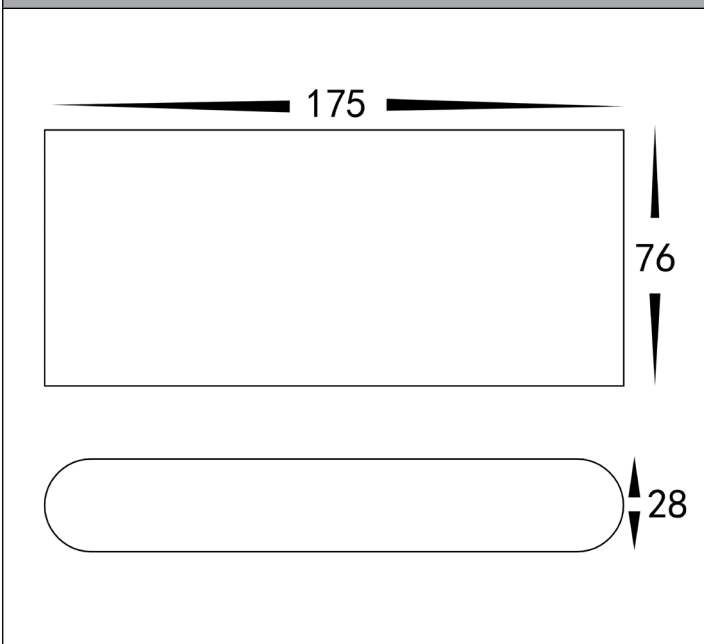

Lisse RGBW Fixed Down LED Wall Light

Product Specifications

Name	Lisse
Material	Aluminium
Colour	Black or White
IP Rating	IP54
Lamp Base	Built in LED
CRI:	>80
Wiring	Parallel
Dimmable	Yes with Controller
Warranty	2 Years Replacement

Dimensions

Mounting Base Diagram

IMAGE	PART NUMBER	COLOUR TEMP	LUMENS	INPUT VOLTAGE	BEAM ANGLE	INCLUDED LED
	HV3643RGBW-BLK	RGB + 3000k (RGBW)	N/A	12v DC	120°	6w SMD LED
	HV3643RGBW-WHT					

Must be used with a suitable 12v DC LED Driver & RGBW LED Controller.

Product Specifications

Name	Lisse
Material	Aluminium
Colour	Black or White
IP Rating	IP54
Lamp Base	Built in LED
CRI:	>80
Wiring	Parallel
Dimmable	Yes with Controller
Warranty	2 Years Replacement

Dimensions