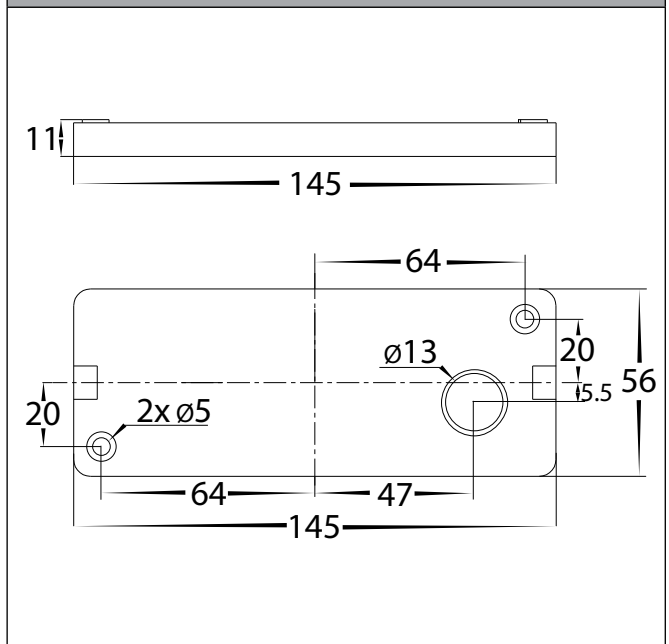

Lisse RGBW Fixed Down LED Wall Light

Product Specifications

Name	Lisse
Material	Aluminium
Colour	Black or White
IP Rating	IP54
Lamp Base	Built in LED
CRI:	>80
Wiring	Parallel
Dimmable	Yes with Controller
Warranty	2 Years Replacement

Dimensions

Mounting Base Diagram

IMAGE	PART NUMBER	COLOUR TEMP	LUMENS	INPUT VOLTAGE	BEAM ANGLE	INCLUDED LED
	HV3643RGBW-BLK	RGB + 3000k (RGBW)	N/A	12v DC	120°	6w SMD LED
	HV3643RGBW-WHT					

Must be used with a suitable 12v DC LED Driver & RGBW LED Controller.

Product Specifications

Name	Lisse
Material	Aluminium
Colour	Black or White
IP Rating	IP54
Lamp Base	Built in LED
CRI:	>80
Wiring	Parallel
Dimmable	Yes with Controller
Warranty	2 Years Replacement

Dimensions