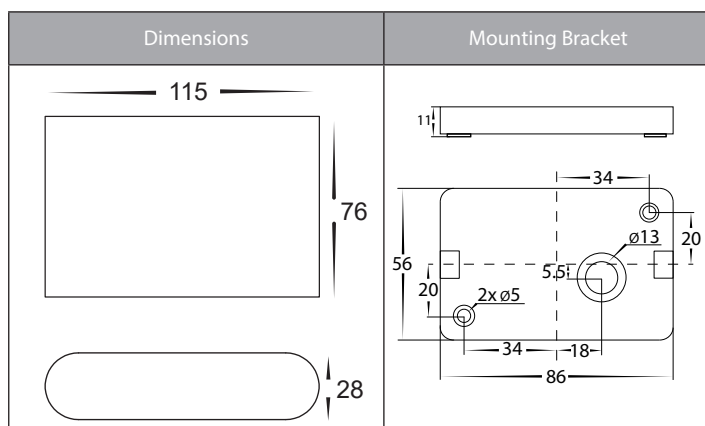

Optional Havit Compatible Accessories

Image	Part Number	Description
	12v DC LED Drivers	See Catalogue or Website for full range of 12v DC LED Drivers