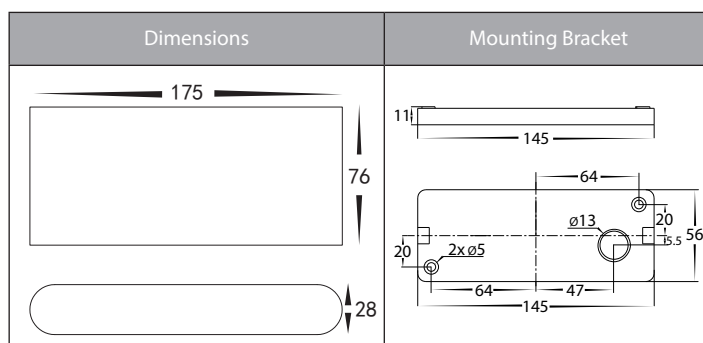

Product Ordering

Image	Part Number	Colour Temp	Lumens	Input Voltage	Beam Angle	Included LED	Barcode
	HV3643T-BLK-240V	3000k 4000k 5500k	360lm 375lm 390lm	240v AC	120°	TRI Colour 6w Built in LED	9350418012081
	HV3643T-BLK-12V	3000k 4000k 5500k	360lm 375lm 390lm	12v DC	120°	TRI Colour 6w Built in LED	9350418010971
	HV3643RGBW-BLK	RGBW (RGB + 3000K)	160lm (3000k)	12v DC	120°	RGBW 6w Built in LED	9350418019059
	HV3643T-WHT-240V	3000k 4000k 5500k	360lm 375lm 390lm	240v AC	120°	TRI Colour 6w Built in LED	9350418012098
	HV3643T-WHT-12V	3000k 4000k 5500k	360lm 375lm 390lm	12v DC	120°	TRI Colour 6w Built in LED	9350418010988
	HV3643RGBW-WHT	RGBW (RGB + 3000K)	160lm (3000k)	12v DC	120°	RGBW 6w Built in LED	9350418019066

*Items ordered after 01-01-2022