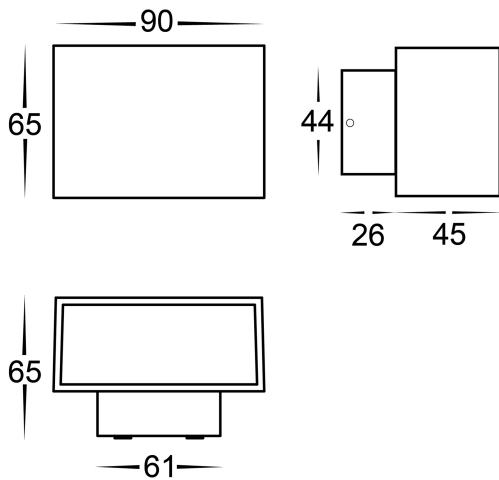

Aluminium Rectangle Up & Down Wall Lights

PRODUCT SPECIFICATIONS

Name: Mini Blokk
Material: Aluminium
Colour: Poly powder coated black or white
IP Rating: IP54
Lamp Base: Built in LED
CRI: ≥80
Wiring: Parallel
Dimmable: No
Warranty: 2 Years Replacement**

DIMENSIONS

COLOUR TEMPERATURE

IP RATING

APPROVALS

Product Ordering

IMAGE	PART NUMBER	COLOURTEMP	LUMENS	INPUT	BEAM ANGLE	INCLUDED LED
	HV3638C-BLK	5500k	2x 210lm	240v AC	120°	2x 3w Built in LED
	HV3638W-BLK	3000k	2x 200lm			
	HV3638C-WHT	5500k	2x 210lm	240v AC	120°	2x 3w Built in LED
	HV3638W-WHT	3000k	2x 200lm			

DIMENSIONS

COLOUR TEMPERATURE

IP RATING

APPROVALS

Product Ordering

IMAGE	PART NUMBER	COLOURTEMP	LUMENS	INPUT	BEAM ANGLE	INCLUDED LED
	HV3639T-BLK	3000k 4000k 5500k	2x 300lm 2x 310lm 2x 320lm	240v AC	120°	Tri-Colour 2x 4.5w Built in LED
	HV3639T-WHT	3000k 4000k 5500k	2x 300lm 2x 310lm 2x 320lm	240v AC	120°	Tri-Colour 2x 4.5w Built in LED