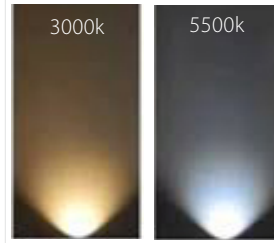

Aluminium Rectangle Up & Down Wall Lights

PRODUCT SPECIFICATIONS

Name: Mini Blokk
Material: Aluminium
Colour: Poly powder coated black or white
IP Rating: IP54
Lamp Base: Built in LED
CRI: ≥80
Wiring: Parallel
Dimmable: No
Warranty: 2 Years Replacement**

DIMENSIONS

COLOUR TEMPERATURE

IP RATING

APPROVALS

Product Ordering

IMAGE	PART NUMBER	COLOURTEMP	LUMENS	INPUT	BEAM ANGLE	INCLUDED LED
	HV3638C-BLK	5500k	2x 210lm	240v AC	120°	2x 3w Built in LED
	HV3638W-BLK	3000k	2x 200lm			
	HV3638C-WHT	5500k	2x 210lm	240v AC	120°	2x 3w Built in LED
	HV3638W-WHT	3000k	2x 200lm			

Aluminium Rectangle Up & Down Wall Lights

PRODUCT SPECIFICATIONS

Name: Blokk
Material: Aluminium
Colour: Poly powder coated black or white
IP Rating: IP54
Lamp Base: Built in LED
CRI: ≥80
Wiring: Parallel
Dimmable: No
Warranty: 2 Years Replacement**