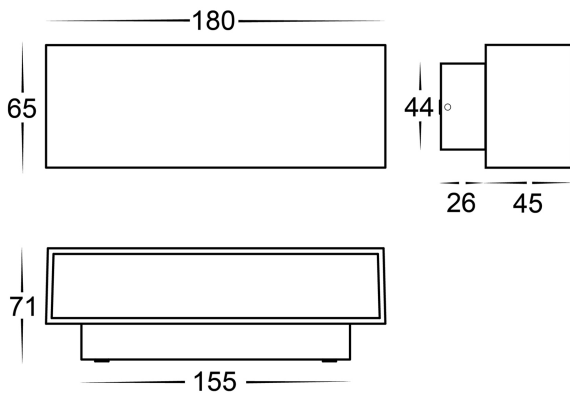

DIMENSIONS

COLOUR TEMPERATURE

IP RATING

APPROVALS

Product Ordering

IMAGE	PART NUMBER	COLOURTEMP	LUMENS	INPUT	BEAM ANGLE	INCLUDED LED
	HV3638C-BLK	5500k	2x 210lm	240v AC	120°	2x 3w Built in LED
	HV3638W-BLK	3000k	2x 200lm			
	HV3638C-WHT	5500k	2x 210lm	240v AC	120°	2x 3w Built in LED
	HV3638W-WHT	3000k	2x 200lm			

Aluminium Rectangle Up & Down Wall Lights

PRODUCT SPECIFICATIONS

Name: Blokk
Material: Aluminium
Colour: Poly powder coated black or white
IP Rating: IP54
Lamp Base: Built in LED
CRI: ≥80
Wiring: Parallel
Dimmable: No
Warranty: 2 Years Replacement**

DIMENSIONS

COLOUR TEMPERATURE

IP RATING

APPROVALS

Product Ordering

IMAGE	PART NUMBER	COLOURTEMP	LUMENS	INPUT	BEAM ANGLE	INCLUDED LED
	HV3639T-BLK	3000k 4000k 5500k	2x 300lm 2x 310lm 2x 320lm	240v AC	120°	Tri-Colour 2x 4.5w Built in LED
	HV3639T-WHT	3000k 4000k 5500k	2x 300lm 2x 310lm 2x 320lm	240v AC	120°	Tri-Colour 2x 4.5w Built in LED