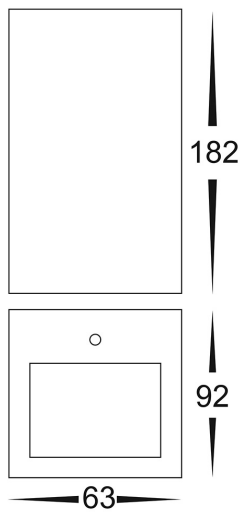

# 316 Stainless Steel Black Square Up & Down Wall Light

## DIMENSIONS