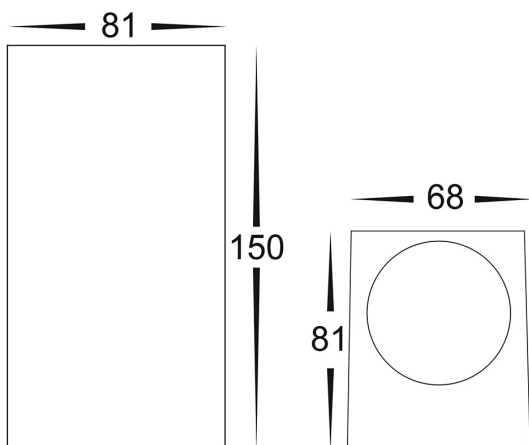

Aluminium Square Up & Down Wall Lights

PRODUCT SPECIFICATIONS

Name: Accord
Material: Aluminium
Colour: Poly powder coated black or white
IP Rating: IP54
Lamp Base: GU10
CRI: ≥80
Wiring: Parallel
Dimmable: No
Warranty: 2 Years Replacement**

DIMENSIONS

COLOUR TEMPERATURE

IP RATING

APPROVALS

Product Ordering

IMAGE	PART NUMBER	COLOURTEMP	LUMENS	INPUT	BEAM ANGLE	INCLUDED LED
	HV3632T-BLK	3000K 4000K 5500K	2x 270lm 2x 285lm 2x 300lm	240v AC	120°	Tri-Colour 2x 5w GU10 LED
	HV3632T-WHT	3000K 4000K 5500K	2x 270lm 2x 285lm 2x 300lm	240v AC	120°	Tri-Colour 2x 5w GU10 LED