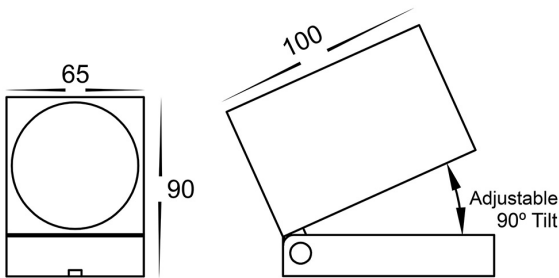

Aluminium Square Single Adjustable Wall Lights

PRODUCT SPECIFICATIONS

Name: Accord
Material: Aluminium
Colour: Poly powder coated black or white
IP Rating: IP54
Lamp Base: GU10
CRI: ≥80
Wiring: Parallel
Dimmable: No
Warranty: 2 Years Replacement**

DIMENSIONS

COLOUR TEMPERATURE

IP RATING

APPROVALS

Product Ordering

IMAGE	PART NUMBER	COLOURTEMP	LUMENS	INPUT	BEAM ANGLE	INCLUDED LED
	HV3630T-BLK	3000K 4000K 5500K	270lm 285lm 300lm	240v AC	120°	Tri-Colour 5w GU10 LED
	HV3630T-WHT	3000K 4000K 5500K	270lm 285lm 300lm	240v AC	120°	Tri-Colour 5w GU10 LED