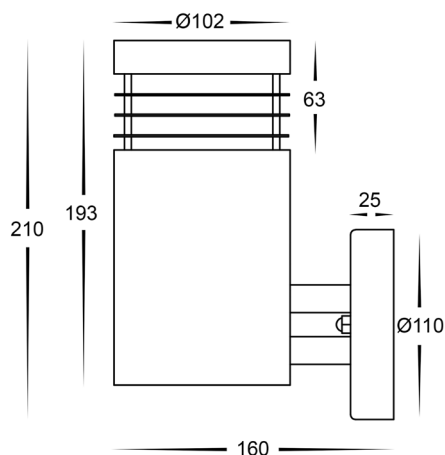

## PRODUCT SPECIFICATIONS

|           |                          |
|-----------|--------------------------|
| Name      | Mini                     |
| Material  | 316 Stainless Steel      |
| Colour    | Stainless Steel or Black |
| IP Rating | IP54                     |
| Lamp Base | E27                      |
| CRI:      | >80                      |
| Wiring    | Parallel                 |
| Dimmable  | No                       |
| Warranty  | 2 Years Replacement      |

## DIMENSIONS