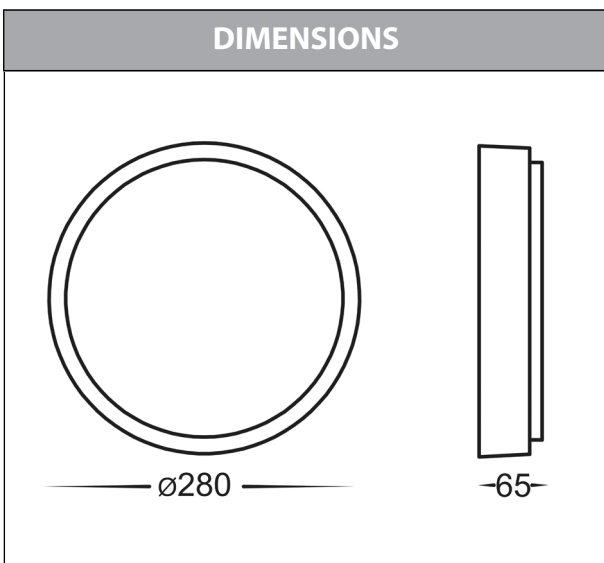

PRODUCT SPECIFICATIONS

Name	Liptor
Material	Aluminium
Colour	Black or White
IP Rating	IP54
Lamp Base	Built in LED
CRI:	>80
Wiring	Parallel
Dimmable	No
Warranty	2 Years Replacement

DIMENSIONS

COLOUR TEMP

IP RATING