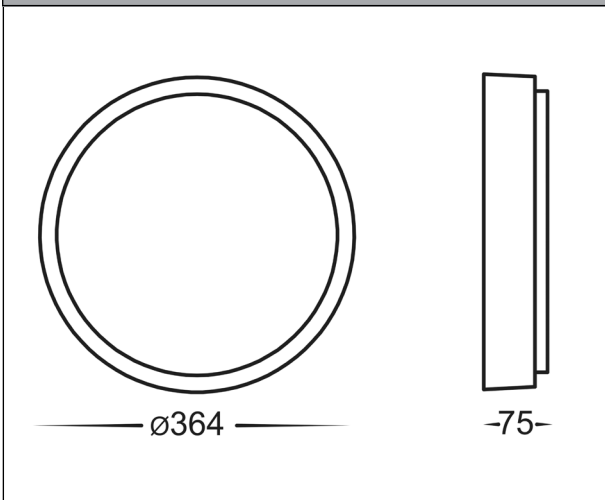

Aluminium Round Oyster Lights

PRODUCT SPECIFICATIONS

Name	Liptor
Material	Aluminium
Colour	Black or White
IP Rating	IP54
Lamp Base	Built in LED
CRI:	>80
Wiring	Parallel
Dimmable	No
Warranty	2 Years Replacement

DIMENSIONS

COLOUR TEMP

IP RATING

APPROVAL

IMAGE	PART NUMBER	COLOUR TEMP	LUMENS	INPUT VOLTAGE	BEAM ANGLE	INCLUDED LED
	HV36053T-BLK	3000K 4000K 5500K	1320lm 1600lm 1490lm	240v AC	120°	TRI Colour 30w Built in LED
	HV36053T-WHT	3000K 4000K 5500K	1320lm 1600lm 1490lm	240v AC	120°	TRI Colour 30w Built in LED

PRODUCT SPECIFICATIONS

Name	Liptor
Material	Aluminium
Colour	Black or White
IP Rating	IP54
Lamp Base	Built in LED
CRI:	>80
Wiring	Parallel
Dimmable	No
Warranty	2 Years Replacement

DIMENSIONS

COLOUR TEMP

IP RATING