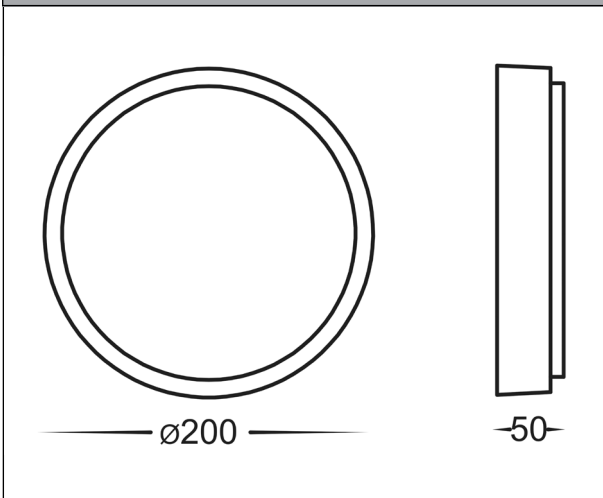

DIMENSIONS

COLOUR TEMP

IP RATING

APPROVAL

IMAGE	PART NUMBER	COLOUR TEMP	LUMENS	INPUT VOLTAGE	BEAM ANGLE	INCLUDED LED
	HV36053T-BLK	3000K 4000K 5500K	1320lm 1600lm 1490lm	240v AC	120°	TRI Colour 30w Built in LED
	HV36053T-WHT	3000K 4000K 5500K	1320lm 1600lm 1490lm	240v AC	120°	TRI Colour 30w Built in LED

PRODUCT SPECIFICATIONS

Name	Liptor
Material	Aluminium
Colour	Black or White
IP Rating	IP54
Lamp Base	Built in LED
CRI:	>80
Wiring	Parallel
Dimmable	No
Warranty	2 Years Replacement

DIMENSIONS

COLOUR TEMP

IP RATING