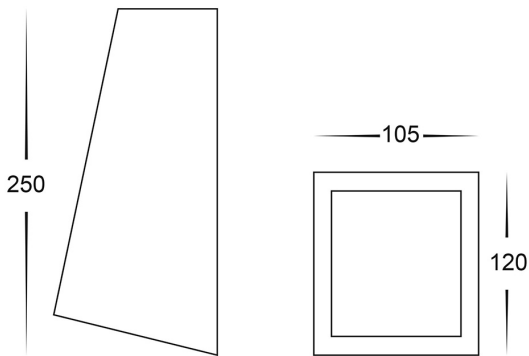

Copper Wedge Wall Light

PRODUCT SPECIFICATIONS

Name: Taper
Material: Copper + Stainless Steel base
Colour: Copper (will age over time)
IP Rating: IP44
Lamp Base: E27
CRI: ≥80
Wiring: Parallel
Dimmable: No
Warranty: 2 Years Replacement**

Weathered Copper

DIMENSIONS

COLOUR TEMPERATURE

IP RATING

APPROVALS

Product Ordering

IMAGE	PART NUMBER	COLOURTEMP	LUMENS	INPUT	BEAM ANGLE	INCLUDED LED
	HV3601T-CP	3000K 4000K 5500K	700lm 720lm 740lm	240v AC	120°	Tri-Colour 9w E27 LED