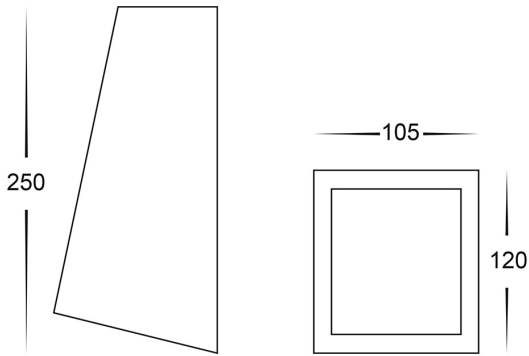

DIMENSIONS

COLOUR TEMPERATURE

IP RATING

APPROVALS

Product Ordering

IMAGE	PART NUMBER	COLOURTEMP	LUMENS	INPUT	BEAM ANGLE	INCLUDED LED
	HV3601T-WHT	3000K 4000K 5500K	700lm 720lm 740lm	240v AC	120°	Tri-Colour 9w E27 LED

* Lumen output measured at source

** See Warranty Terms and Conditions for more information

For more information contact Havit Lighting

ADDRESS:
143 Beauchamp Road
Matraville NSW 2036
Australia

Tel: 02 9381 8300
Fax: 02 9666 8881
Email: sales@havit.com.au
web: www.havit.com.au