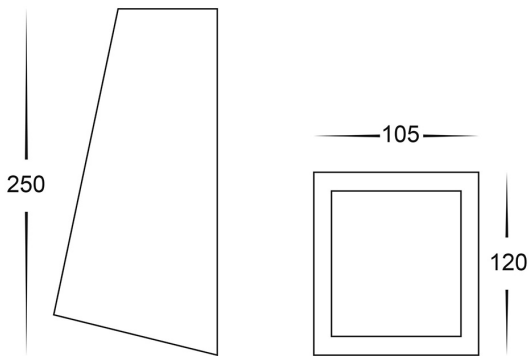

DIMENSIONS

COLOUR TEMPERATURE

IP RATING

APPROVALS

Product Ordering

IMAGE	PART NUMBER	COLOURTEMP	LUMENS	INPUT	BEAM ANGLE	INCLUDED LED
	HV3601T-BLK	3000K 4000K 5500K	700lm 720lm 740lm	240v AC	120°	Tri-Colour 9w E27 LED

* Lumen output measured at source

** See Warranty Terms and Conditions for more information

For more information contact Havit Lighting

ADDRESS:
143 Beauchamp Road
Matraville NSW 2036
Australia

Tel: 02 9381 8300
Fax: 02 9666 8881
Email: sales@havit.com.au
web: www.havit.com.au