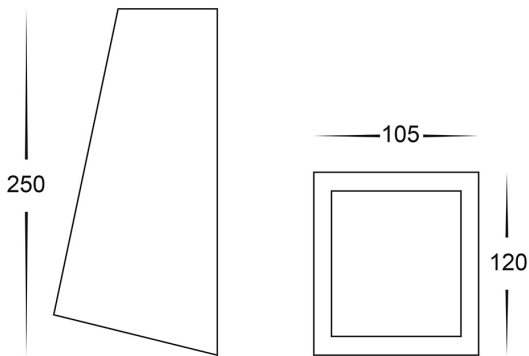

DIMENSIONS

COLOUR TEMPERATURE

IP RATING

APPROVALS

Product Ordering

IMAGE	PART NUMBER	COLOURTEMP	LUMENS	INPUT	BEAM ANGLE	INCLUDED LED
	HV3601T-SS316	3000K 4000K 5500K	700lm 720lm 740lm	240v AC	120°	Tri-Colour 9w E27 LED

* Lumen output measured at source

** See Warranty Terms and Conditions for more information

For more information contact Havit Lighting

ADDRESS:
143 Beauchamp Road
Matraville NSW 2036
Australia

Tel: 02 9381 8300
Fax: 02 9666 8881
Email: sales@havit.com.au
web: www.havit.com.au