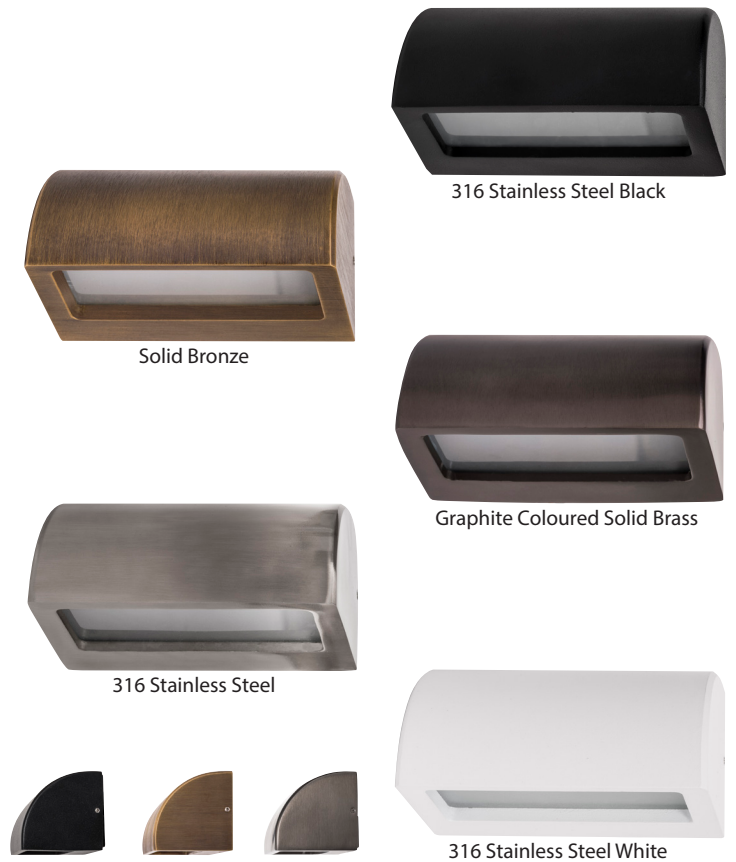

Ridge Wall or Step Lights

Product Specifications

Name	Ridge
Material	316 Stainless Steel, Solid Brass or Solid Bronze
Colour	Stainless Steel, Graphite, Bronze, Poly Powder Coated Black or White
IP Rating	IP54
IK Rating	IK10
Installation Type	Wall - Surface Mounted
Cable Length	300mm
Lamp Base	Built in LED
Max Wattage	6w
Lamp Expectancy	<30,000hrs
CRI	CRI>80
Diffuser Type	Glass
Dimmable	No
Warranty	3 Years Replacement*

Optional Havit Compatible Accessories

Image	Part Number	Description
	HV9971	Stainless Steel Maintenance Kit - Kit includes rejuvenating paste + Spray for final protection coating
	12v DC LED Drivers	See Catalogue or Website for full range of 12v DC LED Drivers

Product Ordering

Image	Part Number	Colour Temp	Lumens	Input Voltage	Beam Angle	Included LED	Barcode
	HV3283T-BLK	3000k 4000k 5500k	460lm 490lm 520lm	12v DC	120°	TRI Colour 6w Built in LED	9350418017888
	HV3283T-BRZ	3000k 4000k 5500k	460lm 490lm 520lm	12v DC	120°	TRI Colour 6w Built in LED	9350418010193
	HV3283T-GPH	3000k 4000k 5500k	460lm 490lm 520lm	12v DC	120°	TRI Colour 6w Built in LED	9350418019554
	HV3283T-SS316	3000k 4000k 5500k	460lm 490lm 520lm	12v DC	120°	TRI Colour 6w Built in LED	9350418017864
	HV3283T-WHT	3000k 4000k 5500k	460lm 490lm 520lm	12v DC	120°	TRI Colour 6w Built in LED	9350418011091