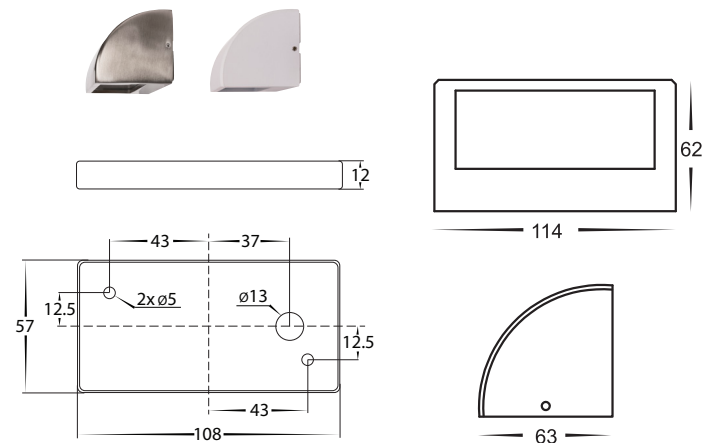

Ridge Wall or Step Lights

Product Specifications

Name	Ridge
Material	316 Stainless Steel, Solid Brass or Solid Bronze
Colour	Stainless Steel, Graphite, Bronze, Poly Powder Coated Black or White
IP Rating	IP54
IK Rating	IK10
Installation Type	Wall - Surface Mounted
Cable Length	300mm
Lamp Base	Built in LED
Max Wattage	6w
Lamp Expectancy	<30,000hrs
CRI	CRI>80
Diffuser Type	Glass
Dimmable	No
Warranty	3 Years Replacement*

Product Ordering

Image	Part Number	Colour Temp	Lumens	Input Voltage	Beam Angle	Included LED	Barcode
	HV3283T-BLK	3000k 4000k 5500k	460lm 490lm 520lm	12v DC	120°	TRI Colour 6w Built in LED	9350418017888
	HV3283T-BRZ	3000k 4000k 5500k	460lm 490lm 520lm	12v DC	120°	TRI Colour 6w Built in LED	9350418010193
	HV3283T-GPH	3000k 4000k 5500k	460lm 490lm 520lm	12v DC	120°	TRI Colour 6w Built in LED	9350418019554
	HV3283T-SS316	3000k 4000k 5500k	460lm 490lm 520lm	12v DC	120°	TRI Colour 6w Built in LED	9350418017864
	HV3283T-WHT	3000k 4000k 5500k	460lm 490lm 520lm	12v DC	120°	TRI Colour 6w Built in LED	9350418011091