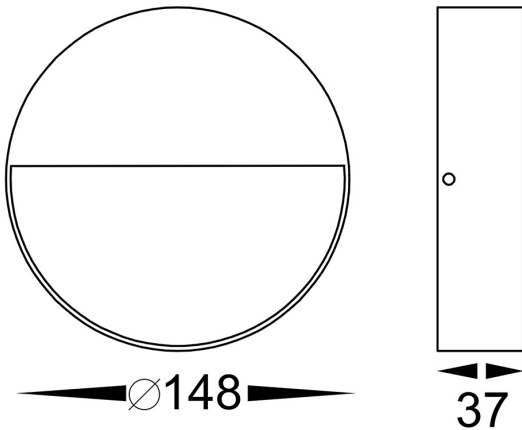

DIMENSIONS

COLOUR TEMPERATURE

Tri-Colour By Havit

3000K

4000K

5500K

IP RATING

APPROVALS

Product Ordering

IMAGE	PART NUMBER	INPUT	COLOUR TEMP	LUMENS	BEAM ANGLE	INCLUDED LED
	HV3277T-BLK-240V	240v AC	3000k 4000k 5500k	110lm 115lm 120lm	120°	Tri-Colour 4w Built in LED
	HV3277T-BLK-12V	12v DC				
	HV3277T-WHT-240V	240v AC	3000k 4000k 5500k	110lm 115lm 120lm	120°	Tri-Colour 4w Built in LED
	HV3277T-WHT-12V	12v DC				

12v DC models must be used with suitable 12v DC LED Driver

* Lumen output measured at source

** See Warranty Terms and Conditions for more information

For more information contact Havit Lighting

ADDRESS:
143 Beauchamp Road
Matraville NSW 2036
Australia

Tel: 02 9381 8300
Fax: 02 9666 8881
Email: sales@havit.com.au
web: www.havit.com.au