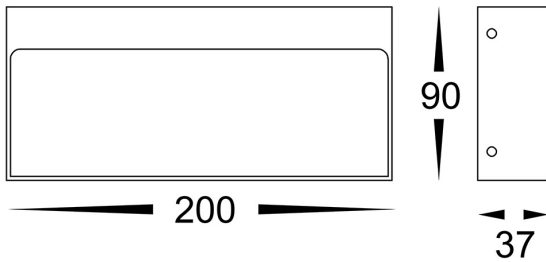

Aluminium Rectangle Step Lights

PRODUCT SPECIFICATIONS

- Name:** Virsma
- Material:** Aluminium
- Colour:** Poly powder coated Black & White
- IP Rating:** IP54
- Lamp Base:** Built in LED
- CRI:** ≥80
- Wiring:** Parallel
- Dimmable:** No
- Warranty:** 2 Years Replacement**

DIMENSIONS

COLOUR TEMPERATURE

Tri-Colour By Havit	
3000K	
4000K	
5500K	

IP RATING

APPROVALS

Product Ordering

IMAGE	PART NUMBER	INPUT	COLOUR TEMP	LUMENS	BEAM ANGLE	INCLUDED LED
	HV3275T-BLK-240V	240v AC	3000k 4000k 5500k	200lm 210lm 220lm	120°	Tri-Colour 6w Built in LED
	HV3275T-BLK-12V	12v DC				
	HV3275T-WHT-240V	240v AC	3000k 4000k 5500k	200lm 210lm 220lm	120°	Tri-Colour 6w Built in LED
	HV3275T-WHT-12V	12v DC				