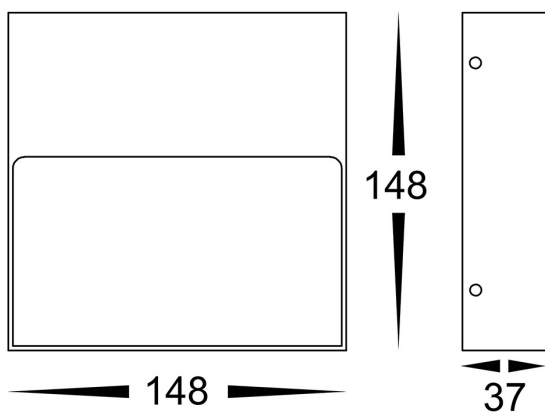

DIMENSIONS

COLOUR TEMPERATURE

Tri-Colour By Havit

3000K

4000K

5500K

IP RATING

APPROVALS

Product Ordering

IMAGE	PART NUMBER	INPUT	COLOUR TEMP	LUMENS	BEAM ANGLE	INCLUDED LED
	HV3276T-BLK-240V	240v AC	3000k 4000k 5500k	110lm 115lm 120lm	120°	Tri-Colour 4w Built in LED
	HV3276T-BLK-12V	12v DC				
	HV3276T-WHT-240V	240v AC	3000k 4000k 5500k	110lm 115lm 120lm	120°	Tri-Colour 4w Built in LED
	HV3276T-WHT-12V	12v DC				

12v DC models must be used with suitable 12v DC LED Driver

* Lumen output measured at source

** See Warranty Terms and Conditions for more information

For more information contact Havit Lighting

ADDRESS:
143 Beauchamp Road
Matraville NSW 2036
Australia

Tel: 02 9381 8300
Fax: 02 9666 8881
Email: sales@havit.com.au
web: www.havit.com.au