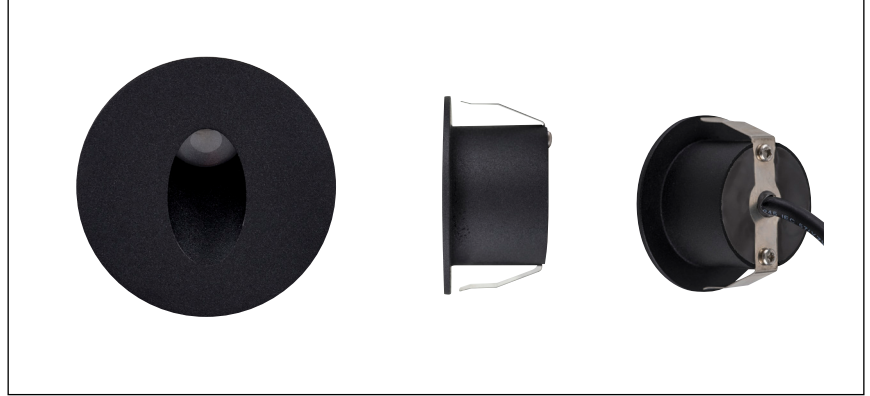

Mini Reces Round Recessed LED Step Light

PRODUCT SPECIFICATIONS

Name	Mini Reces
Material	316 Stainless Steel or Aluminium
Colour	Stainless Steel, Black or White
IP Rating	IP67
Lamp Base	Built in LED
Input Voltage	12v DC
Wattage	1w
Beam Angle	40°
CRI:	>80
Wiring:	Parallel
Dimmable	No
Warranty	2 Years Replacement

DIMENSIONS

CANISTER

COLOUR TEMP

3000k 4000k 5500k

APPROVAL

IP RATING

316 Stainless Steel

PART NUMBER	COLOUR TEMP	LUMENS
HV3206W-SS316	3000K	55lm
HV3206N-SS316	4000K	57lm
HV3206C-SS316	5500K	60lm

Aluminium Black

PART NUMBER	COLOUR TEMP	LUMENS
HV3206W-BLK	3000K	55lm
HV3206N-BLK	4000K	57lm
HV3206C-BLK	5500K	60lm

Aluminium White

PART NUMBER	COLOUR TEMP	LUMENS
HV3206W-WHT	3000K	55lm
HV3206N-WHT	4000K	57lm
HV3206C-WHT	5500K	60lm