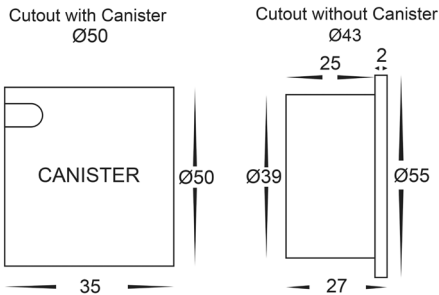

Mini Reces Round Recessed LED Step Light

PRODUCT SPECIFICATIONS

Name	Mini Reces
Material	316 Stainless Steel or Aluminium
Colour	Stainless Steel, Black or White
IP Rating	IP67
Lamp Base	Built in LED
Input Voltage	12v DC
Wattage	1w
Beam Angle	40°
CRI:	>80
Wiring:	Parallel
Dimmable	No
Warranty	2 Years Replacement

DIMENSIONS

CANISTER

COLOUR TEMP

3000k 4000k 5500k

APPROVAL

IP RATING

316 Stainless Steel

PART NUMBER	COLOUR TEMP	LUMENS
HV3206W-SS316	3000K	55lm
HV3206N-SS316	4000K	57lm
HV3206C-SS316	5500K	60lm