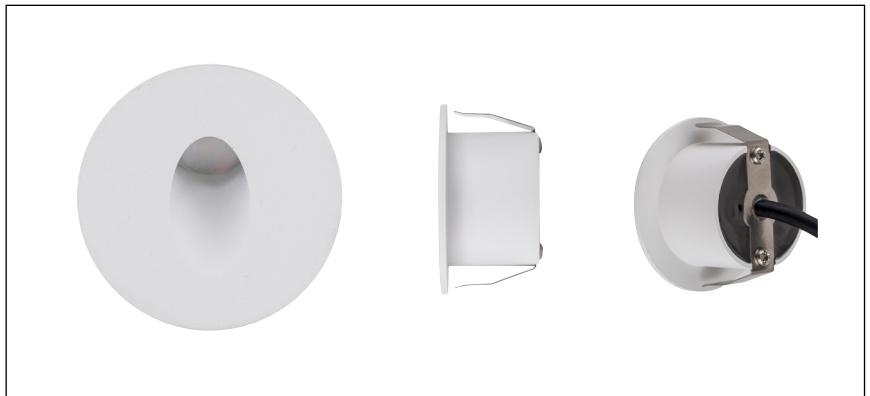

Mini Reces Round Recessed LED Step Light

PRODUCT SPECIFICATIONS

Name	Mini Reces
Material	316 Stainless Steel or Aluminium
Colour	Stainless Steel, Black or White
IP Rating	IP67
Lamp Base	Built in LED
Input Voltage	12v DC
Wattage	1w
Beam Angle	40°
CRI:	>80
Wiring:	Parallel
Dimmable	No
Warranty	2 Years Replacement

DIMENSIONS

CANISTER

COLOUR TEMP

3000k 4000k 5500k

APPROVAL

IP RATING

316 Stainless Steel

PART NUMBER	COLOUR TEMP	LUMENS
HV3206W-SS316	3000K	55lm
HV3206N-SS316	4000K	57lm
HV3206C-SS316	5500K	60lm

Aluminium Black

PART NUMBER	COLOUR TEMP	LUMENS
HV3206W-BLK	3000K	55lm
HV3206N-BLK	4000K	57lm
HV3206C-BLK	5500K	60lm

Aluminium White

PART NUMBER	COLOUR TEMP	LUMENS
HV3206W-WHT	3000K	55lm
HV3206N-WHT	4000K	57lm
HV3206C-WHT	5500K	60lm