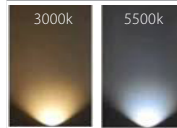

316 Stainless Steel Black Inground or Deck Lights

PRODUCT SPECIFICATIONS

Name: Mini Ollo
Material: 316 Stainless Steel
Colour: Poly powder coated black face
IP Rating: IP65
Lamp Base: Built in LED
CRI: ≥80
Cable Length: 300mm
Wiring: Parallel
Dimmable: No
Warranty: 2 Years Replacement**

Weathered Copper

DIMENSIONS

APPROVALS

IP RATING

COLOUR TEMPERATURE

INSTALLATION WITH ADEQUATE DRAINAGE

Product Ordering

IMAGE	PART NUMBER	COLOURTEMP	LUMENS	INPUT	BEAM ANGLE	INCLUDED LED
	HV2892C-CP	5500k	90lm	12v DC	36°	1w Built in LED
	HV2892W-CP	3000k	80lm			

Tel: 02 9381 8300
 Fax: 02 9666 8881
 Email: sales@havit.com.au
 web: www.havit.com.au

316 Stainless Steel Inground or Deck Lights

PRODUCT SPECIFICATIONS

Name: Mini Ollo
Material: 316 Stainless Steel
Colour: Stainless Steel
IP Rating: IP65
Lamp Base: Built in LED
CRI: ≥80
Cable Length: 300mm
Wiring: Parallel
Dimmable: No
Warranty: 2 Years Replacement**

DIMENSIONS

APPROVALS

IP RATING

COLOUR TEMPERATURE

INSTALLATION WITH ADEQUATE DRAINAGE

Product Ordering

IMAGE	PART NUMBER	COLOURTEMP	LUMENS	INPUT	BEAM ANGLE	INCLUDED LED
	HV2892C-SS316	5500k	90lm	12v DC	36°	1w Built in LED
	HV2892W-SS316	3000k	80lm			