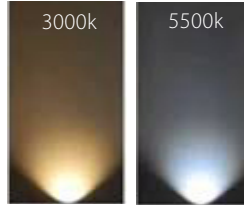

Copper Step Lights with Eyelid

PRODUCT SPECIFICATIONS

- Name:** Mini Ollo
- Material:** 316 Stainless Steel + Copper
- Colour:** Copper (will age over time)
- IP Rating:** IP65
- Lamp Base:** Built in LED
- CRI:** ≥80
- Cable Length:** 300mm
- Wiring:** Parallel
- Dimmable:** No
- Warranty:** 2 Years Replacement**

Not suitable for inground use

DIMENSIONS

Weathered Copper

COLOUR TEMPERATURE

IP RATING

APPROVALS

Product Ordering

IMAGE	PART NUMBER	COLOURTEMP	LUMENS	INPUT	BEAM ANGLE	INCLUDED LED
	HV2891C-CP	5500k	90lm	12v DC	36°	1w Built in LED
	HV2891W-CP	3000k	80lm			