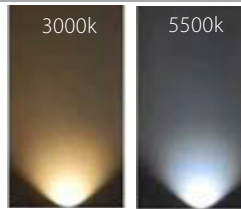

COLOUR TEMPERATURE