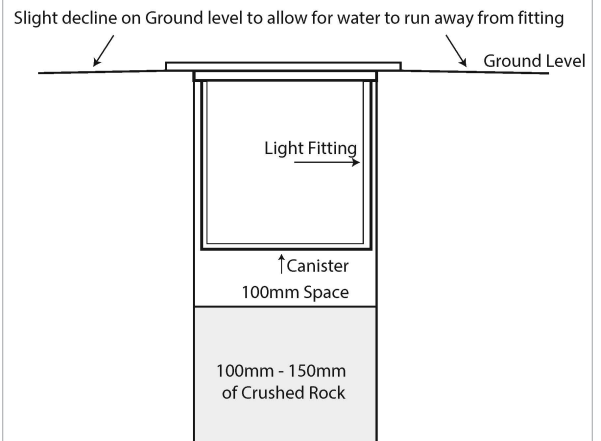

316 Stainless Steel Black Inground or Deck Lights

PRODUCT SPECIFICATIONS

Name: Mini Ollo
Material: 316 Stainless Steel
Colour: Poly powder coated black face
IP Rating: IP65
Lamp Base: Built in LED
CRI: ≥80
Cable Length: 300mm
Wiring: Parallel
Dimmable: No
Warranty: 2 Years Replacement**

DIMENSIONS

APPROVALS

IP RATING

COLOUR TEMPERATURE

INSTALLATION WITH ADEQUATE DRAINAGE

Product Ordering

IMAGE	PART NUMBER	COLOURTEMP	LUMENS	INPUT	BEAM ANGLE	INCLUDED LED
	HV2892C-BLK	5500k	90lm	12v DC	36°	1w Built in LED
	HV2892W-BLK	3000k	80lm			