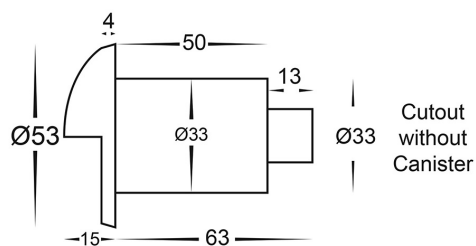

DIMENSIONS

Cutout
without
Canister