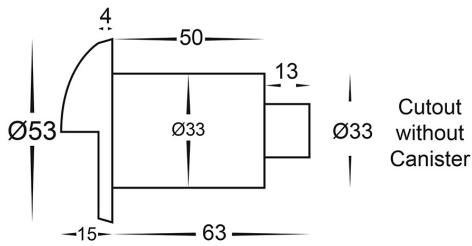

DIMENSIONS