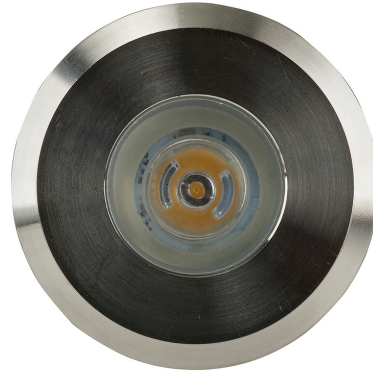

316 Stainless Steel Black Inground or Deck Lights

PRODUCT SPECIFICATIONS

Name: Mini Ollo
Material: 316 Stainless Steel
Colour: Poly powder coated black face
IP Rating: IP65
Lamp Base: Built in LED
CRI: ≥80
Cable Length: 300mm
Wiring: Parallel
Dimmable: No
Warranty: 2 Years Replacement**

Weathered Copper

DIMENSIONS

APPROVALS

IP RATING

COLOUR TEMPERATURE

INSTALLATION WITH ADEQUATE DRAINAGE

Product Ordering

IMAGE	PART NUMBER	COLOURTEMP	LUMENS	INPUT	BEAM ANGLE	INCLUDED LED
	HV2892C-CP	5500k	90lm	12v DC	36°	1w Built in LED
	HV2892W-CP	3000k	80lm			

Tel: 02 9381 8300
 Fax: 02 9666 8881
 Email: sales@havit.com.au
 web: www.havit.com.au

316 Stainless Steel Inground or Deck Lights

PRODUCT SPECIFICATIONS

Name: Mini Ollo
Material: 316 Stainless Steel
Colour: Stainless Steel
IP Rating: IP65
Lamp Base: Built in LED
CRI: ≥80
Cable Length: 300mm
Wiring: Parallel
Dimmable: No
Warranty: 2 Years Replacement**