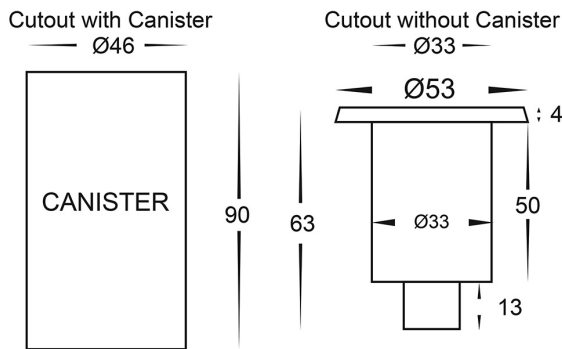

316 Stainless Steel Black Inground or Deck Lights

PRODUCT SPECIFICATIONS

Name: Mini Ollo
Material: 316 Stainless Steel
Colour: Poly powder coated black face
IP Rating: IP65
Lamp Base: Built in LED
CRI: ≥80
Cable Length: 300mm
Wiring: Parallel
Dimmable: No
Warranty: 2 Years Replacement**

DIMENSIONS

APPROVALS

IP RATING

COLOUR TEMPERATURE

INSTALLATION WITH ADEQUATE DRAINAGE

Product Ordering

IMAGE	PART NUMBER	COLOURTEMP	LUMENS	INPUT	BEAM ANGLE	INCLUDED LED
	HV2892C-BLK	5500k	90lm	12v DC	36°	1w Built in LED
	HV2892W-BLK	3000k	80lm			

Tel: 02 9381 8300
 Fax: 02 9666 8881
 Email: sales@havit.com.au
 web: www.havit.com.au

PRODUCT SPECIFICATIONS

Name: Mini Ollo
Material: 316 Stainless Steel + Copper
Colour: Copper (will age over time)
IP Rating: IP65
Lamp Base: Built in LED
CRI: ≥80
Cable Length: 300mm
Wiring: Parallel
Dimmable: No
Warranty: 2 Years Replacement**

Weathered Copper

DIMENSIONS

APPROVALS

IP RATING

COLOUR TEMPERATURE

INSTALLATION WITH ADEQUATE DRAINAGE

Product Ordering

IMAGE	PART NUMBER	COLOURTEMP	LUMENS	INPUT	BEAM ANGLE	INCLUDED LED
	HV2892C-CP	5500k	90lm	12v DC	36°	1w Built in LED
	HV2892W-CP	3000k	80lm			