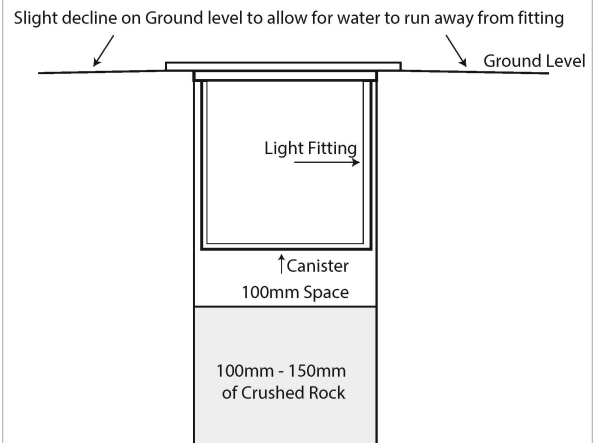

DIMENSIONS

APPROVALS

IP RATING

COLOUR TEMPERATURE

INSTALLATION WITH ADEQUATE DRAINAGE

Product Ordering

IMAGE	PART NUMBER	COLOURTEMP	LUMENS	INPUT	BEAM ANGLE	INCLUDED LED
	HV2892C-SS316	5500k	90lm	12v DC	36°	1w Built in LED
	HV2892W-SS316	3000k	80lm			