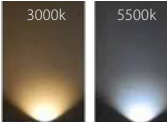

316 Stainless Steel Black Inground or Deck Lights

PRODUCT SPECIFICATIONS

Name: Mini Ollo
Material: 316 Stainless Steel
Colour: Poly powder coated black face
IP Rating: IP65
Lamp Base: Built in LED
CRI: ≥80
Cable Length: 300mm
Wiring: Parallel
Dimmable: No
Warranty: 2 Years Replacement**

DIMENSIONS

APPROVALS

IP RATING

COLOUR TEMPERATURE

INSTALLATION WITH ADEQUATE DRAINAGE

Product Ordering

IMAGE	PART NUMBER	COLOURTEMP	LUMENS	INPUT	BEAM ANGLE	INCLUDED LED
	HV2892C-BLK	5500k	90lm	12v DC	36°	1w Built in LED
	HV2892W-BLK	3000k	80lm			