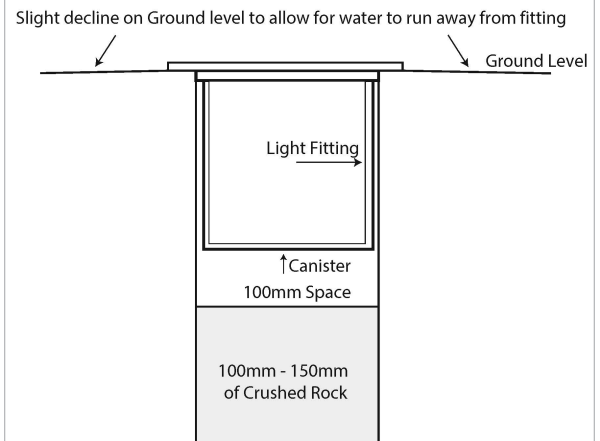

Weathered Copper

DIMENSIONS

APPROVALS

IP RATING

COLOUR TEMPERATURE

INSTALLATION WITH ADEQUATE DRAINAGE

Product Ordering

IMAGE	PART NUMBER	COLOURTEMP	LUMENS	INPUT	BEAM ANGLE	INCLUDED LED
	HV2892C-CP	5500k	90lm	12v DC	36°	1w Built in LED
	HV2892W-CP	3000k	80lm			