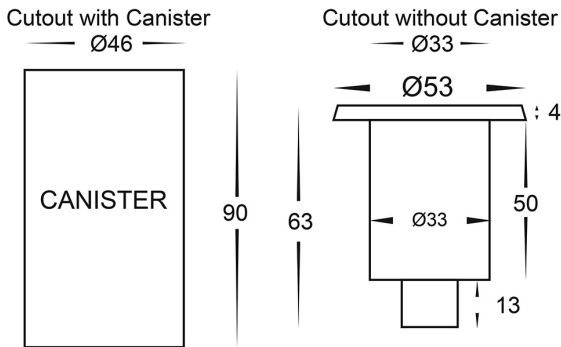

316 Stainless Steel Black Inground or Deck Lights

PRODUCT SPECIFICATIONS

Name: Mini Ollo
Material: 316 Stainless Steel
Colour: Poly powder coated black face
IP Rating: IP65
Lamp Base: Built in LED
CRI: ≥80
Cable Length: 300mm
Wiring: Parallel
Dimmable: No
Warranty: 2 Years Replacement**

DIMENSIONS

APPROVALS

IP RATING

COLOUR TEMPERATURE

INSTALLATION WITH ADEQUATE DRAINAGE

Product Ordering

IMAGE	PART NUMBER	COLOURTEMP	LUMENS	INPUT	BEAM ANGLE	INCLUDED LED
	HV2892C-BLK	5500k	90lm	12v DC	36°	1w Built in LED
	HV2892W-BLK	3000k	80lm			

Tel: 02 9381 8300
 Fax: 02 9666 8881
 Email: sales@havit.com.au
 web: www.havit.com.au

PRODUCT SPECIFICATIONS

Name: Mini Ollo
Material: 316 Stainless Steel + Copper
Colour: Copper (will age over time)
IP Rating: IP65
Lamp Base: Built in LED
CRI: ≥80
Cable Length: 300mm
Wiring: Parallel
Dimmable: No
Warranty: 2 Years Replacement**

Weathered Copper

DIMENSIONS

APPROVALS

IP RATING

COLOUR TEMPERATURE

INSTALLATION WITH ADEQUATE DRAINAGE

Product Ordering

IMAGE	PART NUMBER	COLOURTEMP	LUMENS	INPUT	BEAM ANGLE	INCLUDED LED
	HV2892C-CP	5500k	90lm	12v DC	36°	1w Built in LED
	HV2892W-CP	3000k	80lm			