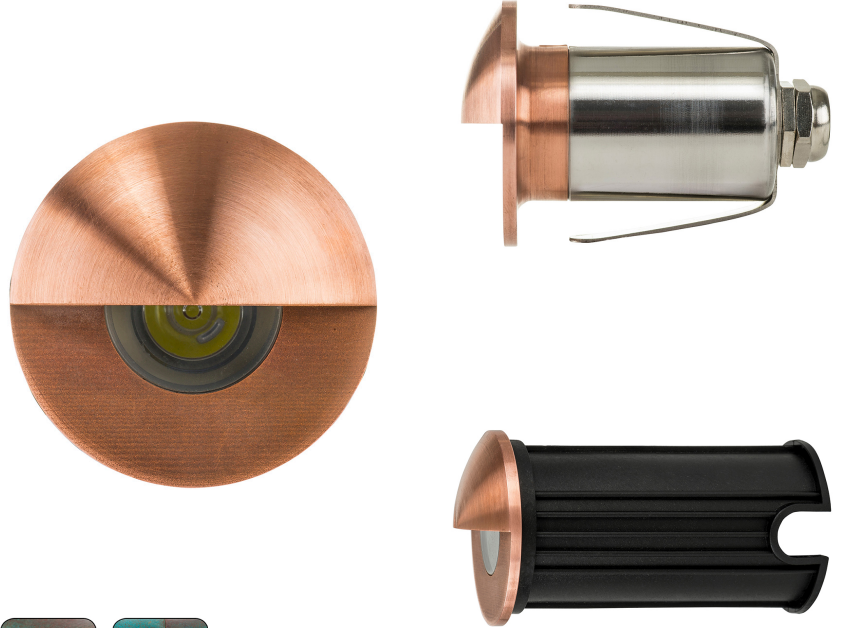

316 Stainless Steel Black Inground or Deck Lights

PRODUCT SPECIFICATIONS

Name: Mini Ollo
Material: 316 Stainless Steel
Colour: Poly powder coated black face
IP Rating: IP65
Lamp Base: Built in LED
CRI: ≥80
Cable Length: 300mm
Wiring: Parallel
Dimmable: No
Warranty: 2 Years Replacement**

IMAGE	PART NUMBER	COLOURTEMP	LUMENS	INPUT	BEAM ANGLE	INCLUDED LED
	HV2891C-SS316	5500k	90lm	12v DC	36°	1w Built in LED
	HV2891W-SS316	3000k	80lm			

12v DC models must be used with suitable 12v DC LED Driver

Copper Step Lights with Eyelid

PRODUCT SPECIFICATIONS

- Name:** Mini Ollo
- Material:** 316 Stainless Steel + Copper
- Colour:** Copper (will age over time)
- IP Rating:** IP65
- Lamp Base:** Built in LED
- CRI:** ≥80
- Cable Length:** 300mm
- Wiring:** Parallel
- Dimmable:** No
- Warranty:** 2 Years Replacement**

Not suitable for inground use

DIMENSIONS

Weathered Copper

COLOUR TEMPERATURE

IP RATING

APPROVALS

Product Ordering

IMAGE	PART NUMBER	COLOURTEMP	LUMENS	INPUT	BEAM ANGLE	INCLUDED LED
	HV2891C-CP	5500k	90lm	12v DC	36°	1w Built in LED
	HV2891W-CP	3000k	80lm			