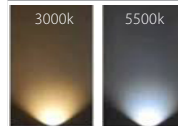

316 Stainless Steel Black Inground or Deck Lights

PRODUCT SPECIFICATIONS

Name: Mini Ollo
Material: 316 Stainless Steel
Colour: Poly powder coated black face
IP Rating: IP65
Lamp Base: Built in LED
CRI: ≥80
Cable Length: 300mm
Wiring: Parallel
Dimmable: No
Warranty: 2 Years Replacement**

Weathered Copper

DIMENSIONS

APPROVALS

IP RATING

COLOUR TEMPERATURE

INSTALLATION WITH ADEQUATE DRAINAGE

Product Ordering

IMAGE	PART NUMBER	COLOURTEMP	LUMENS	INPUT	BEAM ANGLE	INCLUDED LED
	HV2892C-CP	5500k	90lm	12v DC	36°	1w Built in LED
	HV2892W-CP	3000k	80lm			