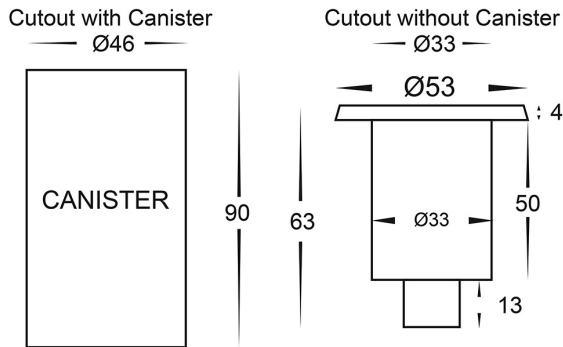

Weathered Copper

DIMENSIONS

APPROVALS

IP RATING

COLOUR TEMPERATURE

INSTALLATION WITH ADEQUATE DRAINAGE

Product Ordering

IMAGE	PART NUMBER	COLOURTEMP	LUMENS	INPUT	BEAM ANGLE	INCLUDED LED
	HV2892C-CP	5500k	90lm	12v DC	36°	1w Built in LED
	HV2892W-CP	3000k	80lm			

Tel: 02 9381 8300
 Fax: 02 9666 8881
 Email: sales@havit.com.au
 web: www.havit.com.au

316 Stainless Steel Inground or Deck Lights

PRODUCT SPECIFICATIONS

Name: Mini Ollo
Material: 316 Stainless Steel
Colour: Stainless Steel
IP Rating: IP65
Lamp Base: Built in LED
CRI: ≥80
Cable Length: 300mm
Wiring: Parallel
Dimmable: No
Warranty: 2 Years Replacement**

DIMENSIONS

APPROVALS

IP RATING

COLOUR TEMPERATURE

INSTALLATION WITH ADEQUATE DRAINAGE

Product Ordering

IMAGE	PART NUMBER	COLOURTEMP	LUMENS	INPUT	BEAM ANGLE	INCLUDED LED
	HV2892C-SS316	5500k	90lm	12v DC	36°	1w Built in LED
	HV2892W-SS316	3000k	80lm			