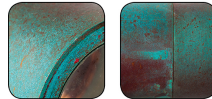

Copper Step Lights with Eyelid

PRODUCT SPECIFICATIONS

- Name:** Mini Ollo
- Material:** 316 Stainless Steel + Copper
- Colour:** Copper (will age over time)
- IP Rating:** IP65
- Lamp Base:** Built in LED
- CRI:** ≥80
- Cable Length:** 300mm
- Wiring:** Parallel
- Dimmable:** No
- Warranty:** 2 Years Replacement**

Not suitable for inground use

DIMENSIONS

Weathered Copper

COLOUR TEMPERATURE

IP RATING

APPROVALS

Product Ordering

IMAGE	PART NUMBER	COLOURTEMP	LUMENS	INPUT	BEAM ANGLE	INCLUDED LED
	HV2891C-CP	5500k	90lm	12v DC	36°	1w Built in LED
	HV2891W-CP	3000k	80lm			