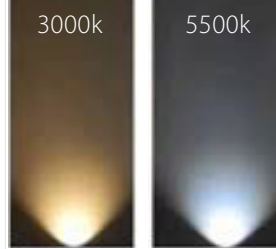

PRODUCT SPECIFICATIONS

Name: Dome
Material: Aluminium + PC
Colour: Matt Black or Matt Silver
IP Rating: IP65
Lamp Base: Built in LED
CRI: ≥80
Cable Length: 300mm
Wiring: Parallel
Dimmable: No
Warranty: 2 Years Replacement**

DIMENSIONS

COLOUR TEMPERATURE

3000k

5500k

IP RATING

APPROVALS

Product Ordering

IMAGE	PART NUMBER	COLOURTEMP	LUMENS	INPUT	BEAM ANGLE	INCLUDED LED
	HV2871C-BLK	5500k	190lm	12v DC	36°	3w Built in LED
	HV2871W-BLK	3000k	180lm			
	HV2871C-SLV	5500k	190lm	12v DC	36°	3w Built in LED
	HV2871W-SLV	3000k	180lm			

DIMENSIONS

COLOUR TEMPERATURE

3000k

5500k

IP RATING

APPROVALS

Product Ordering

IMAGE	PART NUMBER	COLOURTEMP	LUMENS	INPUT	BEAM ANGLE	INCLUDED LED
	HV2872C-BLK	5500k	2x 190lm	12v DC	36°	2x 3w Built in LED
	HV2872W-BLK	3000k	2x 180lm			
	HV2872C-SLV	5500k	2x 190m	12v DC	36°	2x 3w Built in LED
	HV2872W-SLV	3000k	2x 180lm			