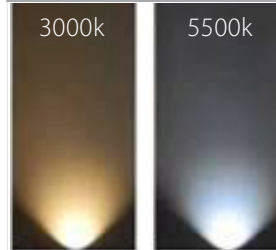

PRODUCT SPECIFICATIONS

Name: Dome
Material: Aluminium + PC
Colour: Matt Black or Matt Silver
IP Rating: IP65
Lamp Base: Built in LED
CRI: ≥80
Cable Length: 300mm
Wiring: Parallel
Dimmable: No
Warranty: 2 Years Replacement**

DIMENSIONS

COLOUR TEMPERATURE

3000k

5500k

IP RATING

APPROVALS

Product Ordering

IMAGE	PART NUMBER	COLOURTEMP	LUMENS	INPUT	BEAM ANGLE	INCLUDED LED
	HV2871C-BLK	5500k	190lm	12v DC	36°	3w Built in LED
	HV2871W-BLK	3000k	180lm			
	HV2871C-SLV	5500k	190lm	12v DC	36°	3w Built in LED
	HV2871W-SLV	3000k	180lm			

DIMENSIONS

COLOUR TEMPERATURE

3000k

5500k

IP RATING

APPROVALS

Product Ordering

IMAGE	PART NUMBER	COLOURTEMP	LUMENS	INPUT	BEAM ANGLE	INCLUDED LED
	HV2872C-BLK	5500k	2x 190lm	12v DC	36°	2x 3w Built in LED
	HV2872W-BLK	3000k	2x 180lm			
	HV2872C-SLV	5500k	2x 190m	12v DC	36°	2x 3w Built in LED
	HV2872W-SLV	3000k	2x 180lm			