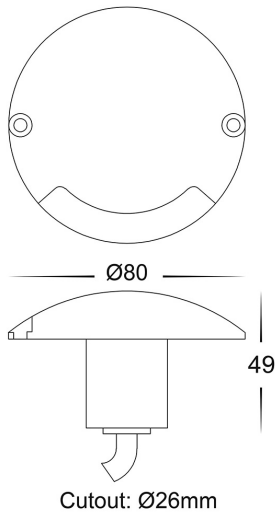

PRODUCT SPECIFICATIONS

Name: Dome
Material: Aluminium + PC
Colour: Matt Black or Matt Silver
IP Rating: IP65
Lamp Base: Built in LED
CRI: ≥80
Cable Length: 300mm
Wiring: Parallel
Dimmable: No
Warranty: 2 Years Replacement**

DIMENSIONS

COLOUR TEMPERATURE

3000k

5500k

IP RATING

APPROVALS

Product Ordering

IMAGE	PART NUMBER	COLOURTEMP	LUMENS	INPUT	BEAM ANGLE	INCLUDED LED
	HV2871C-BLK	5500k	190lm	12v DC	36°	3w Built in LED
	HV2871W-BLK	3000k	180lm			
	HV2871C-SLV	5500k	190lm	12v DC	36°	3w Built in LED
	HV2871W-SLV	3000k	180lm			

Tel: 02 9381 8300
 Fax: 02 9666 8881
 Email: sales@havit.com.au
 web: www.havit.com.au

PRODUCT SPECIFICATIONS

Name: Dome
Material: Aluminium + PC
Colour: Matt Black or Matt Silver
IP Rating: IP65
Lamp Base: Built in LED
CRI: ≥80
Cable Length: 300mm
Wiring: Parallel
Dimmable: No
Warranty: 2 Years Replacement**

DIMENSIONS

COLOUR TEMPERATURE

3000k

5500k

IP RATING

APPROVALS

Product Ordering

IMAGE	PART NUMBER	COLOURTEMP	LUMENS	INPUT	BEAM ANGLE	INCLUDED LED
	HV2872C-BLK	5500k	2x 190lm	12v DC	36°	2x 3w Built in LED
	HV2872W-BLK	3000k	2x 180lm			
	HV2872C-SLV	5500k	2x 190m	12v DC	36°	2x 3w Built in LED
	HV2872W-SLV	3000k	2x 180lm			