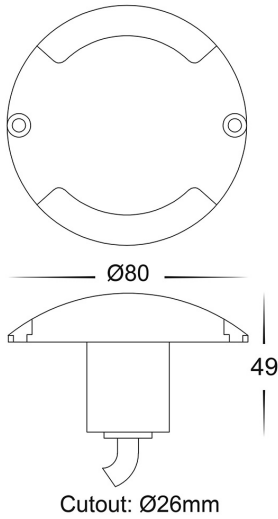

PRODUCT SPECIFICATIONS

Name: Dome
Material: Aluminium + PC
Colour: Matt Black or Matt Silver
IP Rating: IP65
Lamp Base: Built in LED
CRI: ≥80
Cable Length: 300mm
Wiring: Parallel
Dimmable: No
Warranty: 2 Years Replacement**

DIMENSIONS

COLOUR TEMPERATURE

3000k

5500k

IP RATING

APPROVALS

Product Ordering

IMAGE	PART NUMBER	COLOURTEMP	LUMENS	INPUT	BEAM ANGLE	INCLUDED LED
	HV2871C-BLK	5500k	190lm	12v DC	36°	3w Built in LED
	HV2871W-BLK	3000k	180lm			
	HV2871C-SLV	5500k	190lm	12v DC	36°	3w Built in LED
	HV2871W-SLV	3000k	180lm			

Tel: 02 9381 8300
 Fax: 02 9666 8881
 Email: sales@havit.com.au
 web: www.havit.com.au

PRODUCT SPECIFICATIONS

Name: Dome
Material: Aluminium + PC
Colour: Matt Black or Matt Silver
IP Rating: IP65
Lamp Base: Built in LED
CRI: ≥80
Cable Length: 300mm
Wiring: Parallel
Dimmable: No
Warranty: 2 Years Replacement**

DIMENSIONS

COLOUR TEMPERATURE

3000k

5500k

IP RATING

APPROVALS

Product Ordering

IMAGE	PART NUMBER	COLOURTEMP	LUMENS	INPUT	BEAM ANGLE	INCLUDED LED
	HV2872C-BLK	5500k	2x 190lm	12v DC	36°	2x 3w Built in LED
	HV2872W-BLK	3000k	2x 180lm			
	HV2872C-SLV	5500k	2x 190m	12v DC	36°	2x 3w Built in LED
	HV2872W-SLV	3000k	2x 180lm			