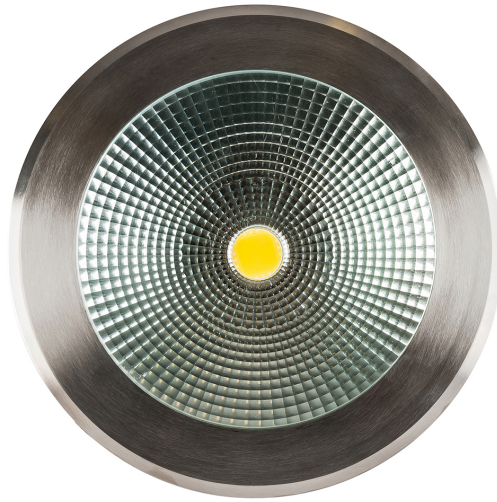

316 Stainless Steel Round Inground Lights

PRODUCT SPECIFICATIONS

Name: Klip
Material: 316 Stainless Steel + aluminium
Colour: Stainless Steel
IP Rating: IP67
IK Rating: IK10
Trafficable: 1000kg
Lamp Base: Built in LED
CRI: ≥80
Cable Length: 300mm
Wiring: Parallel
Dimmable: No
Warranty: 2 Years Replacement**