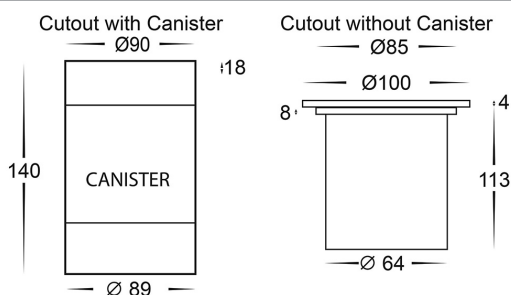

316 Stainless Steel Round Inground Lights

PRODUCT SPECIFICATIONS

Name: Klip
Material: 316 Stainless Steel + aluminium
Colour: Stainless Steel
IP Rating: IP67
IK Rating: IK10
Trafficable: 1000kg
Lamp Base: Built in LED
CRI: ≥80
Cable Length: 300mm
Wiring: Parallel
Dimmable: No
Warranty: 2 Years Replacement**

DIMENSIONS

APPROVALS

IP RATING

COLOUR TEMPERATURE

INSTALLATION WITH ADEQUATE DRAINAGE

OPTIONAL ACCESSORIES

HV1831-HC

HONEYCOMB LENS