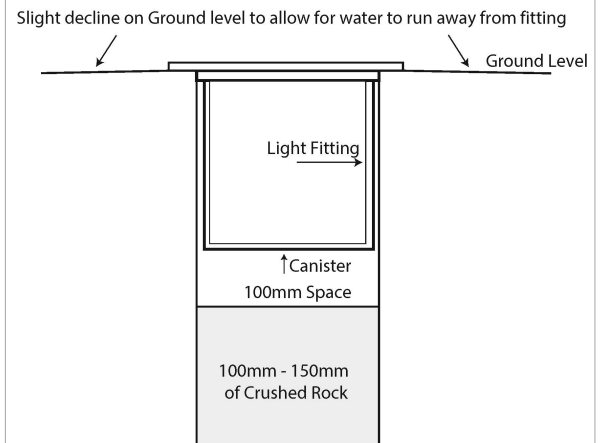

DIMENSIONS

APPROVALS

IP RATING

COLOUR TEMPERATURE

INSTALLATION WITH ADEQUATE DRAINAGE

OPTIONAL ACCESSORIES

HV1833-HC

HONEYCOMB LENS