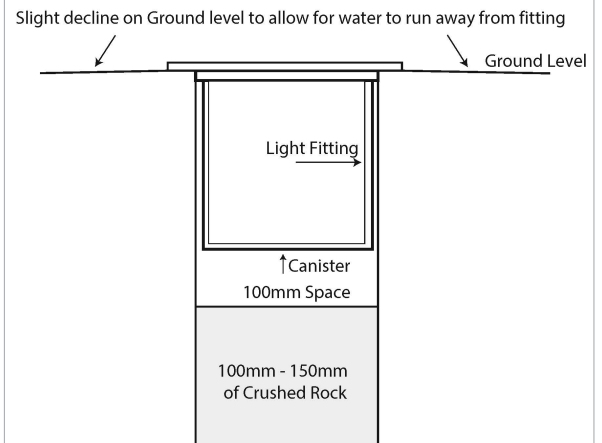

Product Ordering

IMAGE	PART NUMBER	COLOURTEMP	LUMENS	INPUT	BEAM ANGLE	INCLUDED LED
	HV1832C-12V	5500K	900lm	12v DC	120°	Built in 10w LED
	HV1832W-12V	3000K	800lm			
	HV1832C-240V	5500K	900lm	240v AC	120°	Built in 10w LED
	HV1832W-240V	3000K	800lm			

12v DC models must be used with suitable 12v DC LED Driver

* Lumen output measured at source

** See Warranty Terms and Conditions for more information

For more information contact Havit Lighting

ADDRESS:
143 Beauchamp Road
Matraville NSW 2036
Australia

Tel: 02 9381 8300
Fax: 02 9666 8881
Email: sales@havit.com.au
web: www.havit.com.au