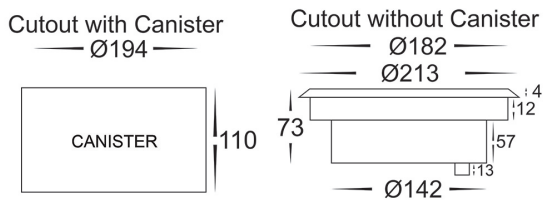

DIMENSIONS

APPROVALS

IP RATING

COLOUR TEMPERATURE

INSTALLATION WITH ADEQUATE DRAINAGE