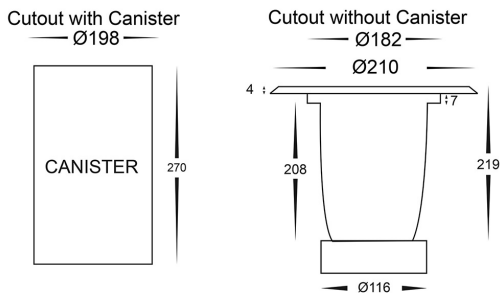

DIMENSIONS

APPROVALS

IP RATING

COLOUR TEMPERATURE

INSTALLATION WITH ADEQUATE DRAINAGE

OPTIONAL ACCESSORIES

HV1834-HC

HONEYCOMB LENS