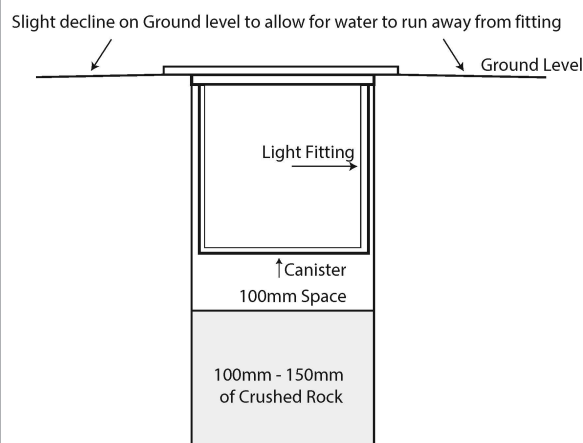

316 Stainless Steel Round Inground Lights

PRODUCT SPECIFICATIONS

Name: Klip
Material: 316 Stainless Steel + aluminium
Colour: Stainless Steel
IP Rating: IP67
IK Rating: IK10
Trafficable: 1000kg
Lamp Base: Built in LED
CRI: ≥80
Cable Length: 300mm
Wiring: Parallel
Dimmable: No
Warranty: 2 Years Replacement**

DIMENSIONS

APPROVALS

IP RATING

COLOUR TEMPERATURE

INSTALLATION WITH ADEQUATE DRAINAGE

OPTIONAL ACCESSORIES

HV1831-HC

HONEYCOMB LENS