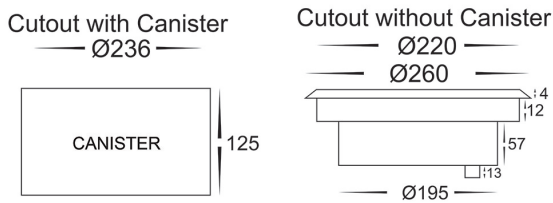

Tel: 02 9381 8300
 Fax: 02 9666 8881
 Email: sales@havit.com.au
 web: www.havit.com.au

316 Stainless Steel Round Inground Lights

PRODUCT SPECIFICATIONS

Name: Klip
Material: 316 Stainless Steel + aluminium
Colour: Stainless Steel
IP Rating: IP67
IK Rating: IK10
Trafficable: 1000kg
Lamp Base: Built in LED
CRI: ≥80
Cable Length: 300mm
Wiring: Parallel
Dimmable: No
Warranty: 2 Years Replacement**

DIMENSIONS

OPTIONAL ACCESSORIES

HV1835-HC

HONEYCOMB LENS

HV1835-FSH

SCREW DOWN FACE

APPROVALS

IP RATING