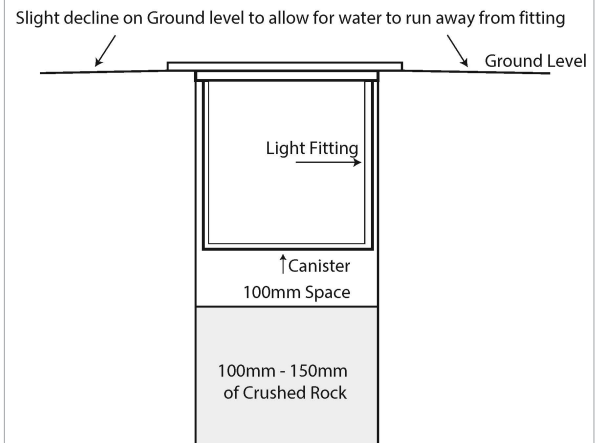

Product Ordering

IMAGE	PART NUMBER	COLOURTEMP	LUMENS	INPUT	BEAM ANGLE	INCLUDED LED
	HV1835C-12V	5500K	2700lm	12v DC	120°	Built in 30w LED
	HV1835W-12V	3000K	2400lm			
	HV1835C-240V	5500K	2700lm	240v AC	120°	Built in 30w LED
	HV1835W-240V	3000K	2400lm			

12v DC models must be used with suitable 12v DC LED Driver

* Lumen output measured at source

** See Warranty Terms and Conditions for more information

For more information contact Havit Lighting

ADDRESS:
143 Beauchamp Road
Matraville NSW 2036
Australia

Tel: 02 9381 8300
Fax: 02 9666 8881
Email: sales@havit.com.au
web: www.havit.com.au