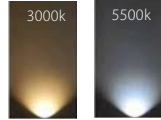

COLOUR TEMPERATURE