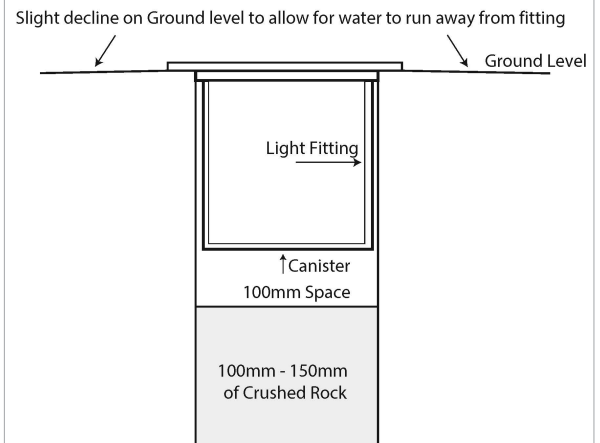

DIMENSIONS

APPROVALS

IP RATING

COLOUR TEMPERATURE

INSTALLATION WITH ADEQUATE DRAINAGE

OPTIONAL ACCESSORIES

HV1834-HC

HONEYCOMB LENS