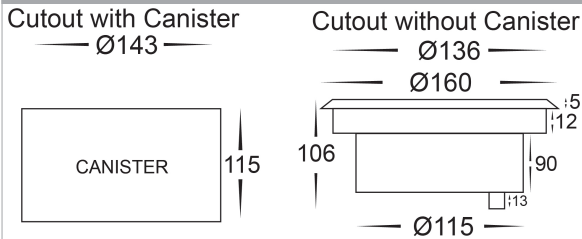

DIMENSIONS

OPTIONAL ACCESSORIES

HV1832-HC

HV1832-F-SH

APPROVALS

IP RATING

COLOUR TEMPERATURE

INSTALLATION WITH ADEQUATE DRAINAGE