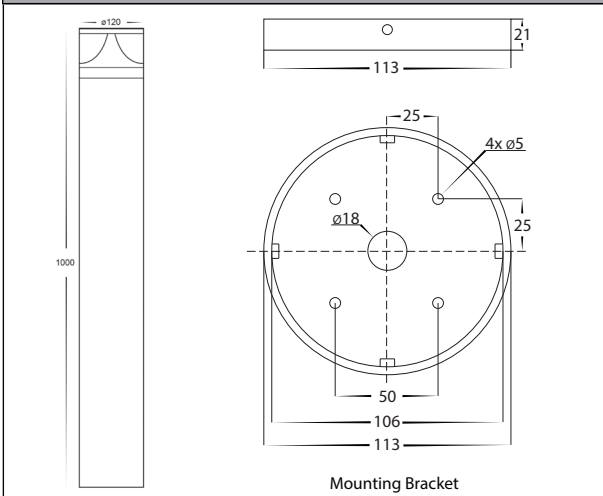

DIMENSIONS

COLOUR TEMP

IP RATING

APPROVAL

IMAGE	PART NUMBER	COLOUR TEMP	LUMENS	INPUT VOLTAGE	BEAM ANGLE	INCLUDED LED
	HV1629T-BLK-240V-RND	3000K 4000K 5500K	960lm 1020lm 1080lm	240v AC	120°	TRI Colour 12w Built in LED
	HV1629T-BLK-24V-RND	3000K 4000K 5500K	960lm 1020lm 1080lm	24v DC	120°	TRI Colour 12w Built in LED Must be used with a 24v DC LED Driver

For More Information Contact Havit Lighting

143 Beauchamp Road
Matraville NSW 2036
Australia

Tel: 02 9381 8300
Fax: 02 9666 8881
Email: sales@havit.com.au
Web: www.havit.com.au