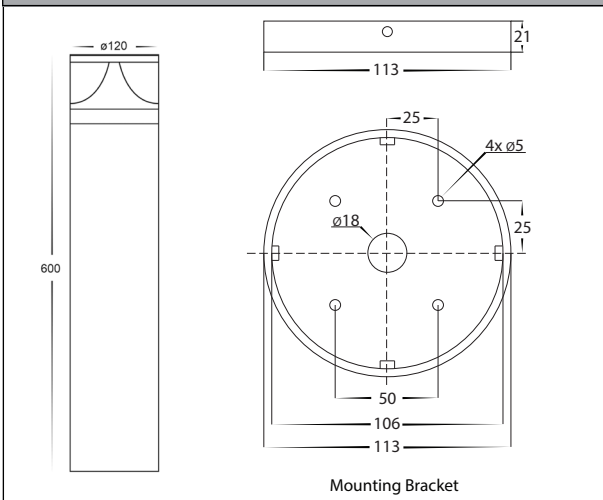

DIMENSIONS

COLOUR TEMP

IP RATING

APPROVAL

IMAGE	PART NUMBER	COLOUR TEMP	LUMENS	INPUT VOLTAGE	BEAM ANGLE	INCLUDED LED
	HV1628T-BLK-240V-RND	3000K 4000K 5500K	960lm 1020lm 1080lm	240v AC	120°	TRI Colour 12w Built in LED
	HV1628T-BLK-24V-RND	3000K 4000K 5500K	960lm 1020lm 1080lm	24v DC	120°	TRI Colour 12w Built in LED Must be used with a 24v DC LED Driver

For More Information Contact Havit Lighting

143 Beauchamp Road
Matraville NSW 2036
Australia

Tel: 02 9381 8300
Fax: 02 9666 8881
Email: sales@havit.com.au
Web: www.havit.com.au