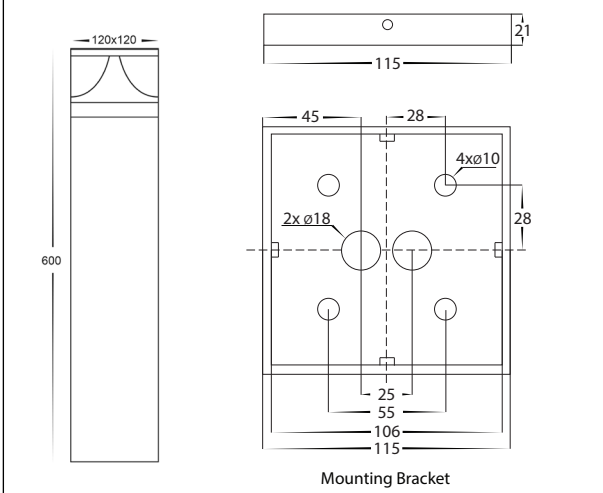

DIMENSIONS

COLOUR TEMP

IP RATING

APPROVAL

IMAGE	PART NUMBER	COLOUR TEMP	LUMENS	INPUT VOLTAGE	BEAM ANGLE	INCLUDED LED
	HV1628T-BLK-240V-RND	3000K 4000K 5500K	960lm 1020lm 1080lm	240v AC	120°	TRI Colour 12w Built in LED
	HV1628T-BLK-24V-RND	3000K 4000K 5500K	960lm 1020lm 1080lm	24v DC	120°	TRI Colour 12w Built in LED Must be used with a 24v DC LED Driver

For More Information Contact Havit Lighting

143 Beauchamp Road
Matraville NSW 2036
Australia

Tel: 02 9381 8300
Fax: 02 9666 8881
Email: sales@havit.com.au
Web: www.havit.com.au