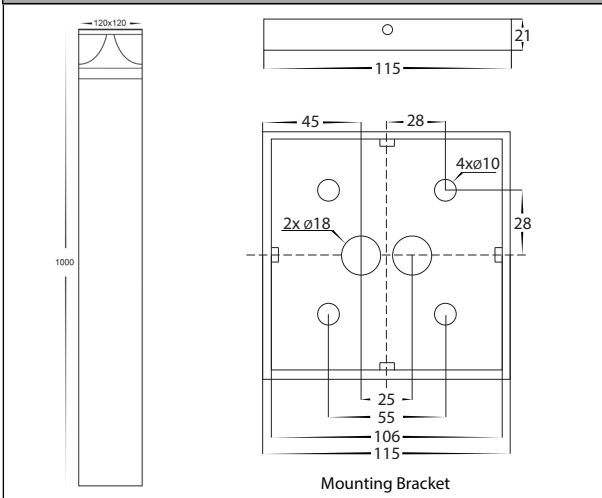

DIMENSIONS

COLOUR TEMP

IP RATING

APPROVAL

IMAGE	PART NUMBER	COLOUR TEMP	LUMENS	INPUT VOLTAGE	BEAM ANGLE	INCLUDED LED
	HV1629T-BLK-240V-SQ	3000K 4000K 5500K	960lm 1020lm 1080lm	240v AC	120°	TRI Colour 12w Built in LED
	HV1629T-BLK-24V-SQ	3000K 4000K 5500K	960lm 1020lm 1080lm	24v DC	120°	TRI Colour 12w Built in LED <small>Must be used with a 24v DC LED Driver</small>